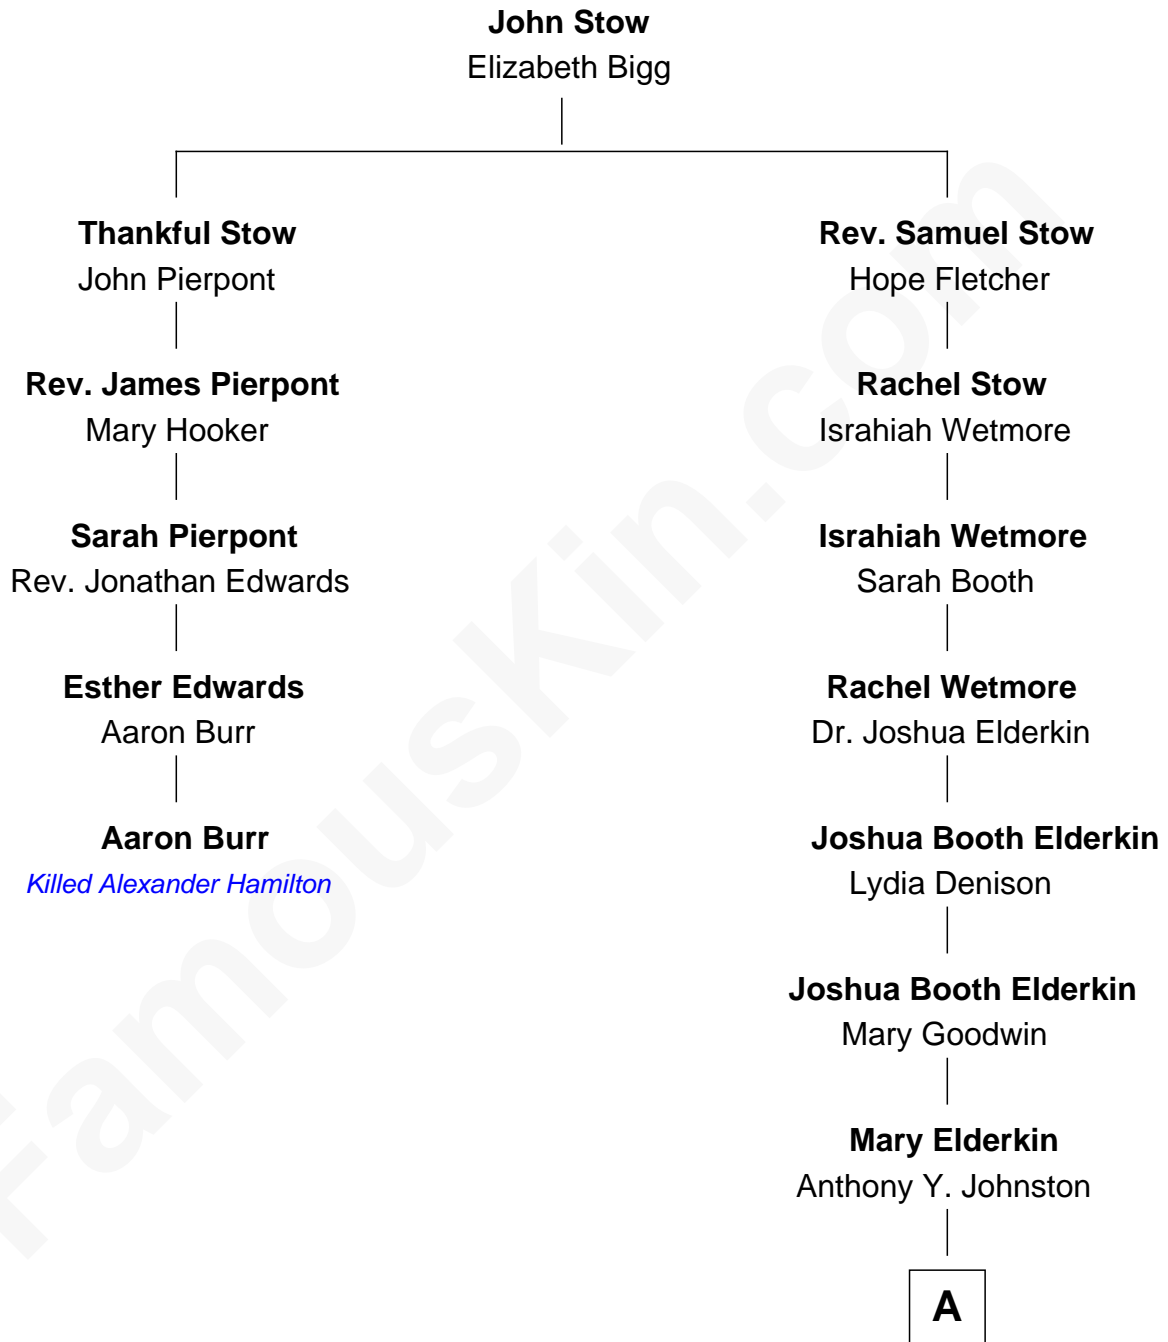

# FamousKin.com Relationship Chart of

**Aaron Burr**

*Killed Alexander Hamilton*

4th cousin 7 times removed of

**Dr. Peggy Whitson**

*NASA and Axiom Space Astronaut*

A

**John Wesley Johnston**

Lavina Luther Beightol

**Charles Wesley Johnston**

Mabel Anna Garland

**Wanda Pauline Johnston**

Christien O. Walters

**Beth Avalee Walters**

Earl Keith Whitson

**Dr. Peggy Whitson**

*NASA and Axiom Space Astronaut*