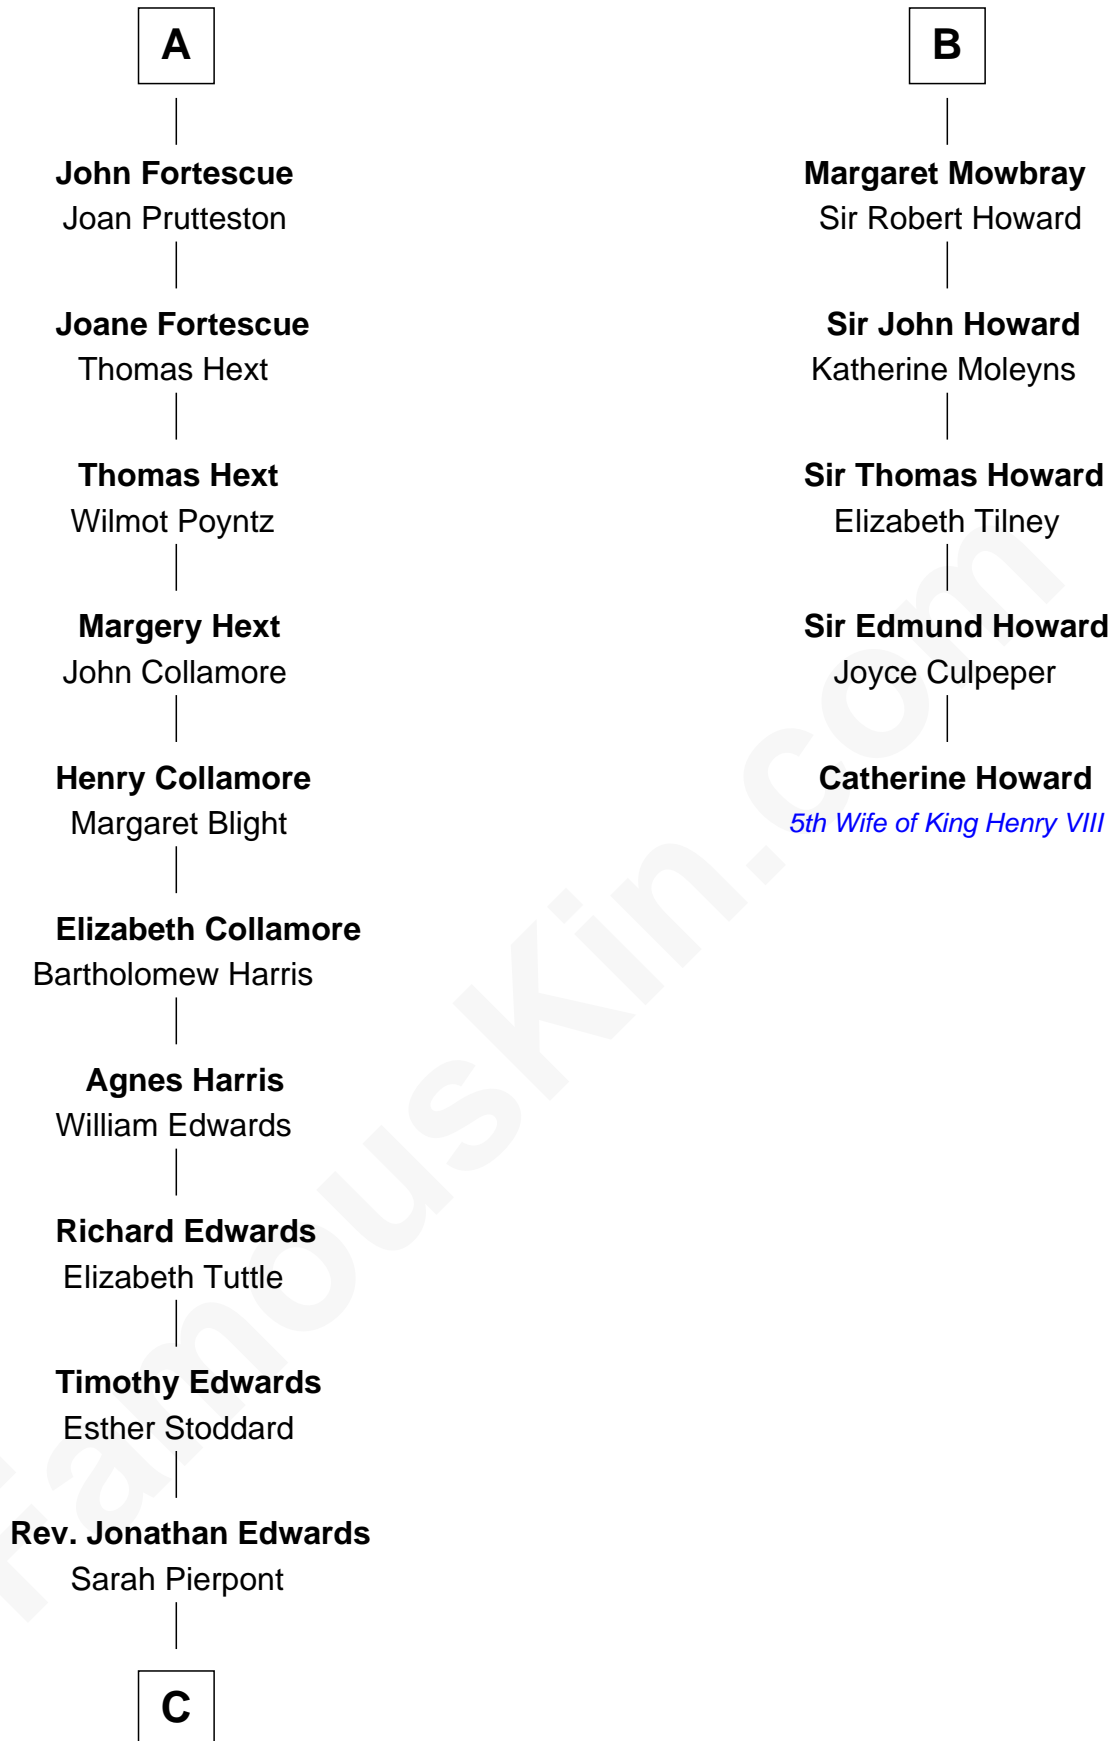

# FamousKin.com Relationship Chart of

**Aaron Burr**

*Killed Alexander Hamilton*

11th cousin 7 times removed of

**Catherine Howard**

*5th Wife of King Henry VIII*

**Sir Geoffrey FitzPiers**

Aveline de Clare

**C**

—  
**Esther Edwards**

Aaron Burr

—  
**Aaron Burr**

*Killed Alexander Hamilton*

FamousKin.com