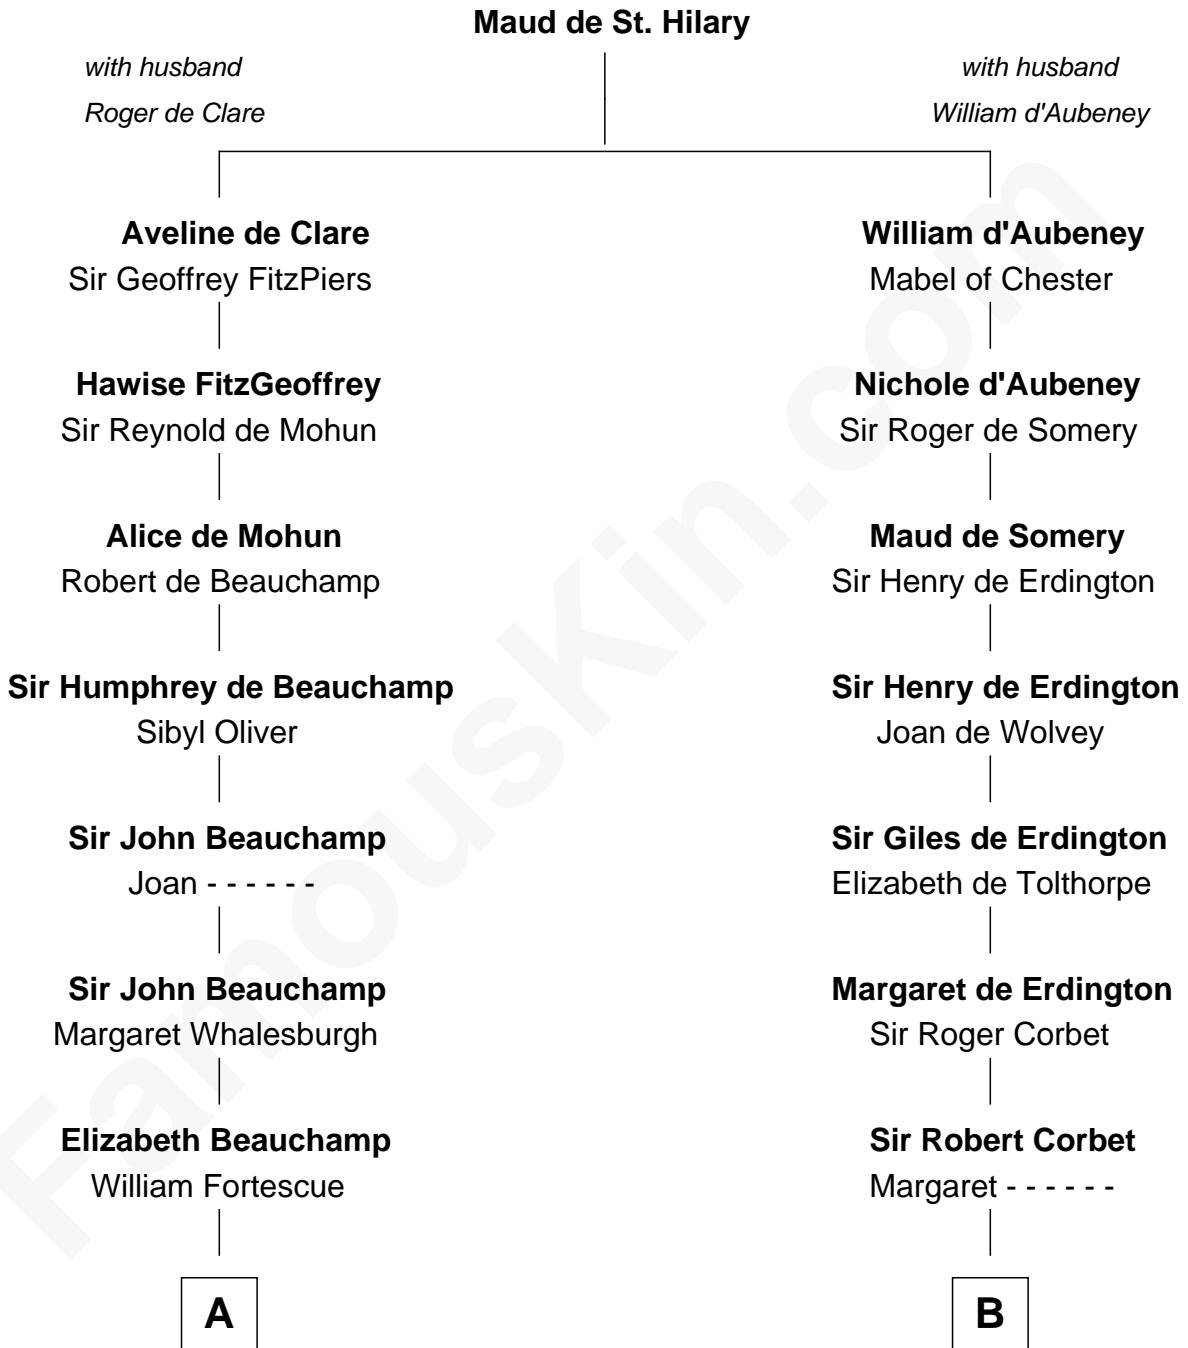

FamousKin.com Relationship Chart of

Aaron Burr

Killed Alexander Hamilton

19th cousin of

Ralph Waldo Emerson

American Poet

FamousKin.com