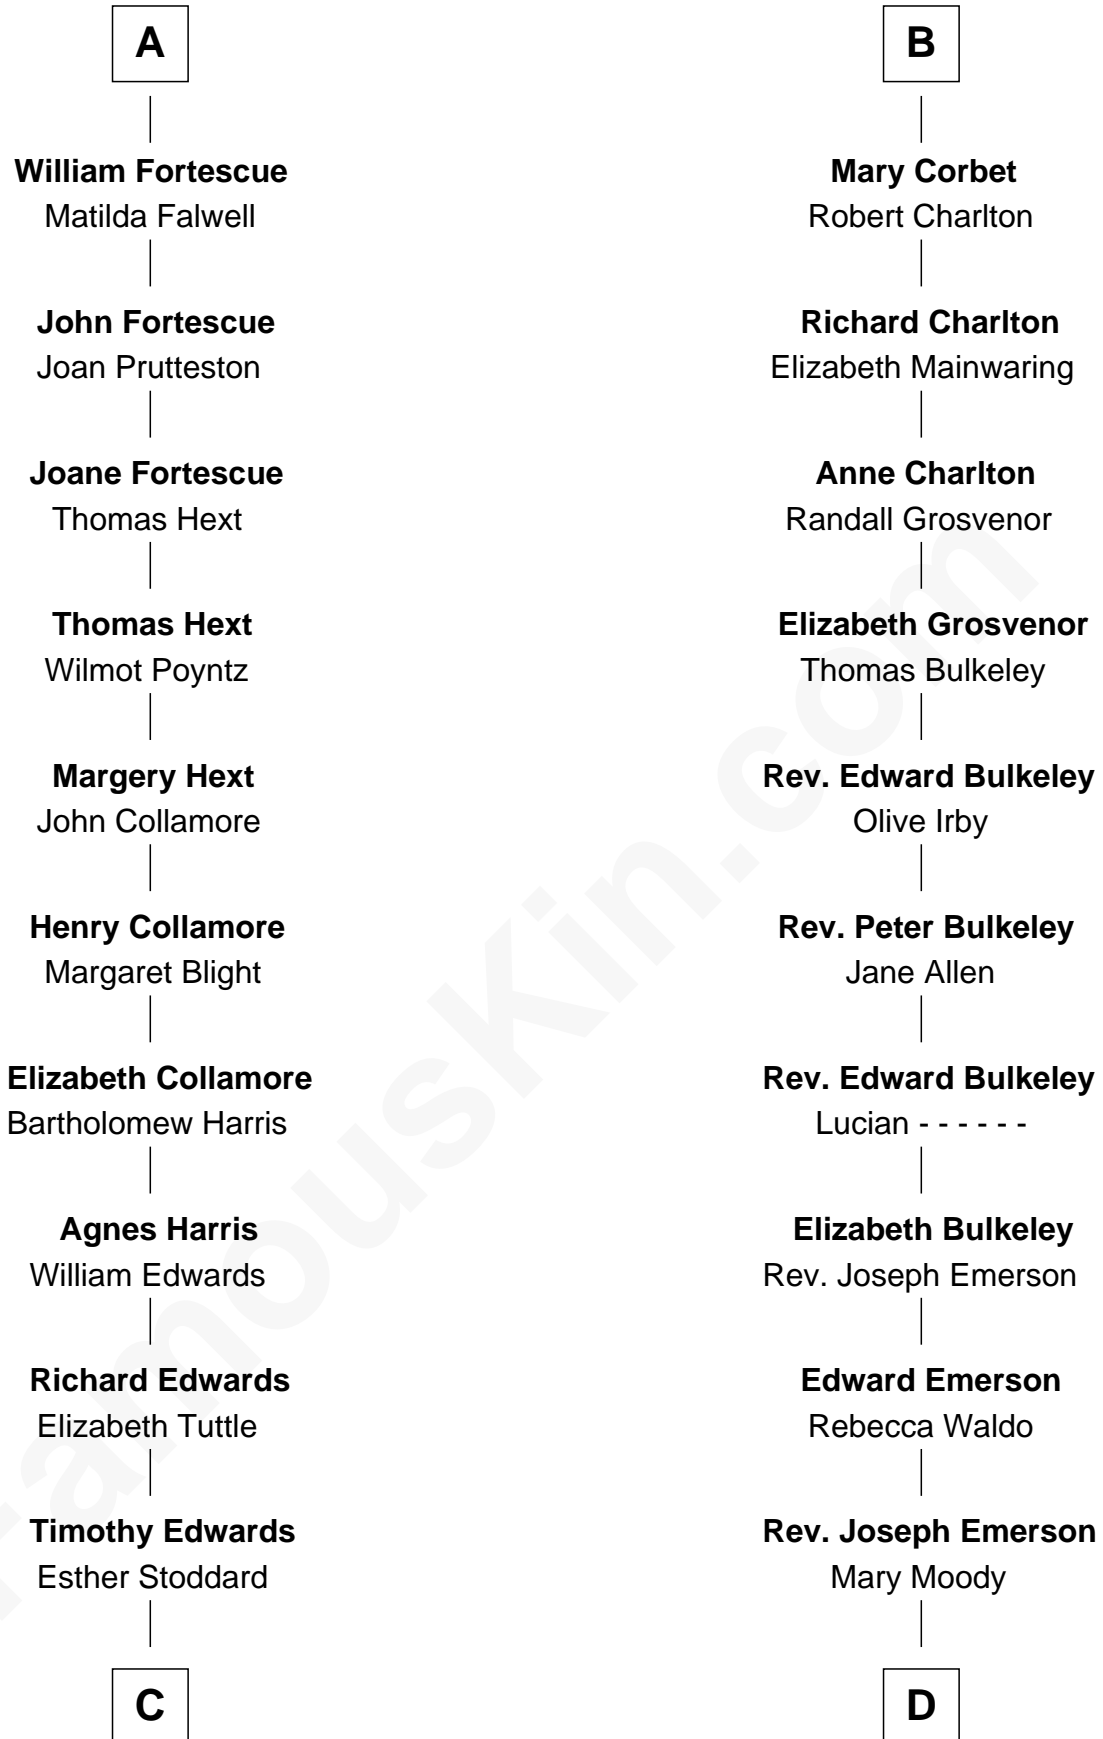

FamousKin.com Relationship Chart of

Aaron Burr

Killed Alexander Hamilton

19th cousin of

Ralph Waldo Emerson

American Poet

FamousKin.com