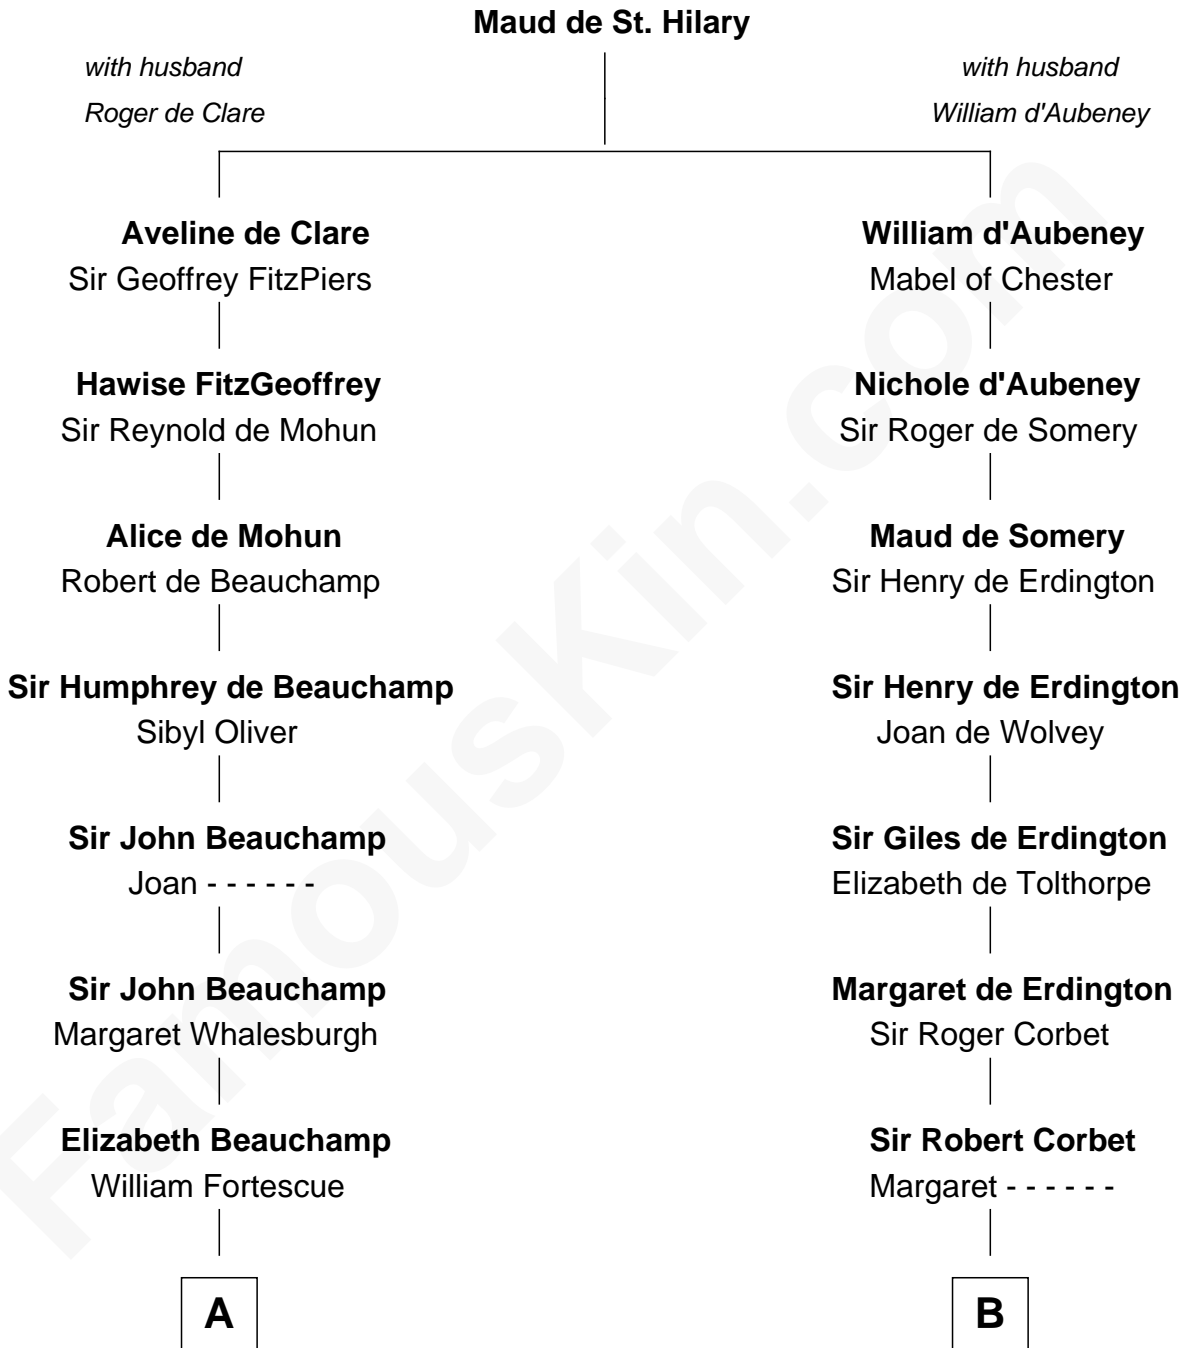

FamousKin.com Relationship Chart of Aaron Burr

Killed Alexander Hamilton

13th cousin 6 times removed of

Rev. John Whittingham

(c1616 - 1639) Great Migration Immigrant 1637

C

Rev. Jonathan Edwards

Sarah Pierpont

Esther Edwards

Aaron Burr

Aaron Burr

Killed Alexander Hamilton

FamousKin.com