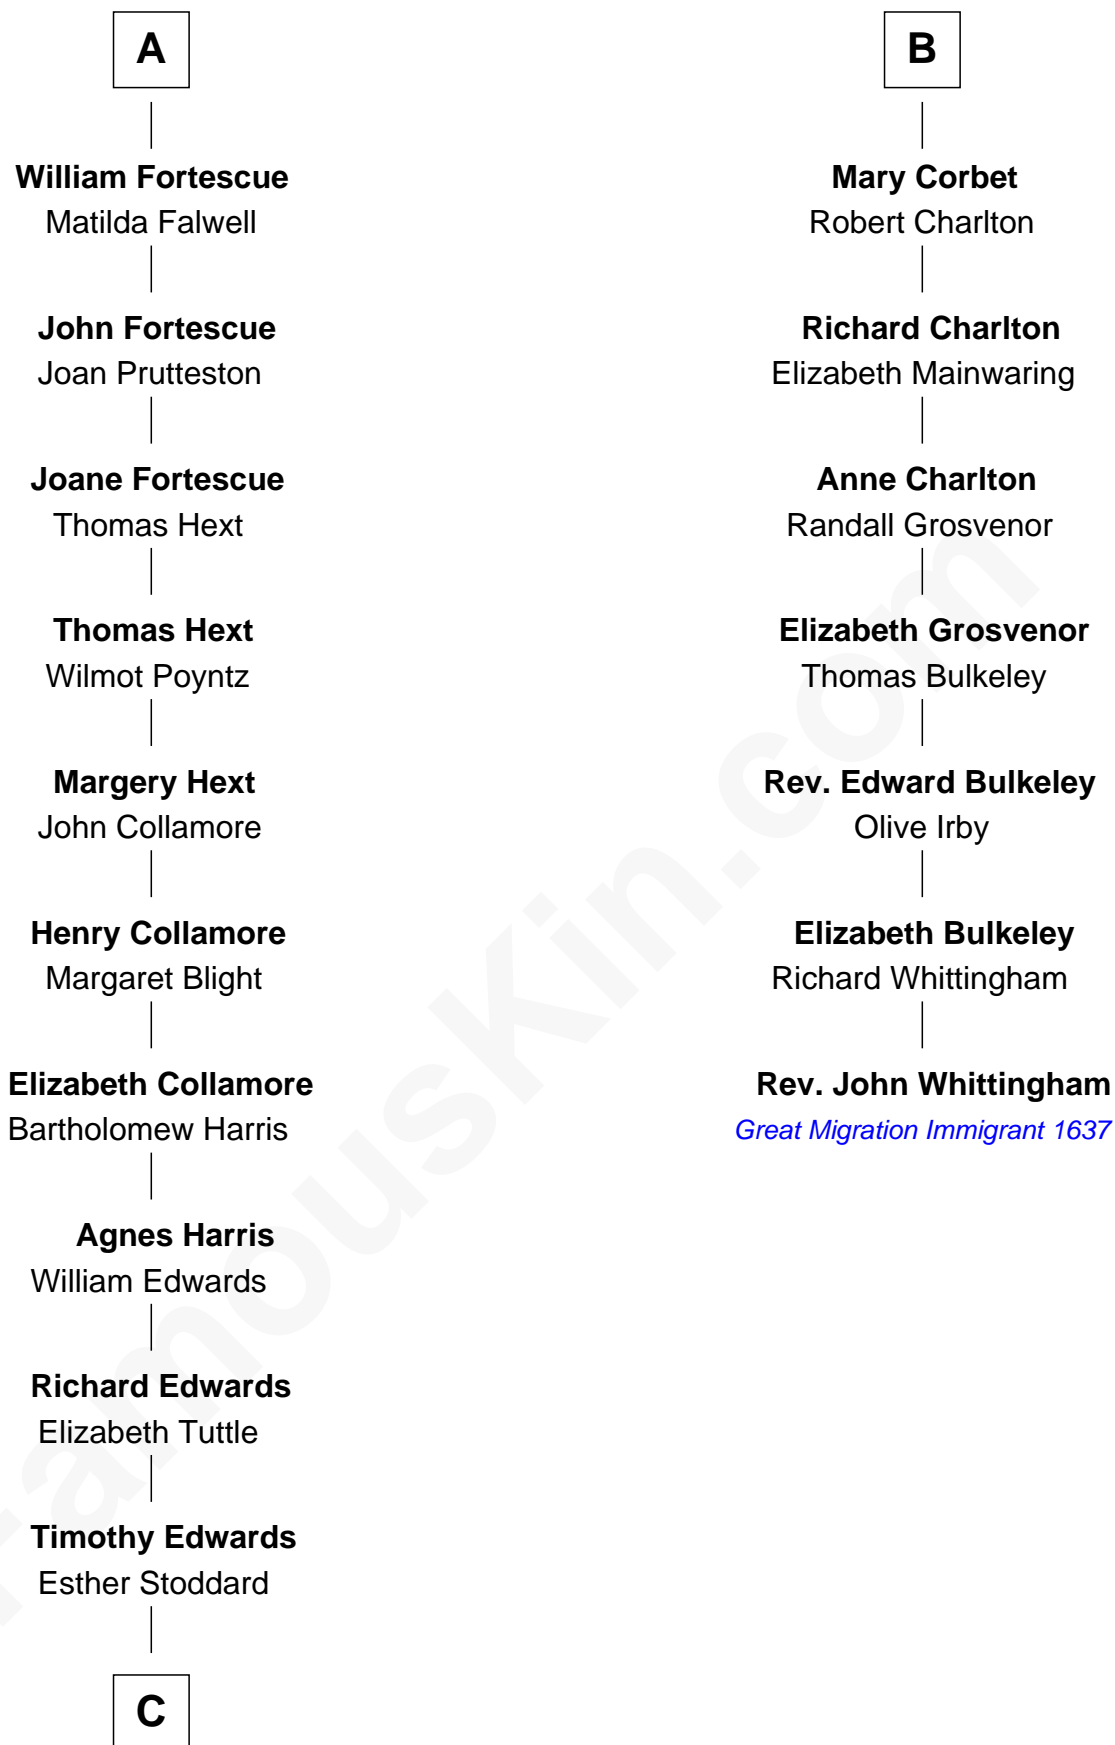

FamousKin.com Relationship Chart of Aaron Burr

Killed Alexander Hamilton

13th cousin 6 times removed of

Rev. John Whittingham

(c1616 - 1639) Great Migration Immigrant 1637

C

Rev. Jonathan Edwards

Sarah Pierpont

Esther Edwards

Aaron Burr

Aaron Burr

Killed Alexander Hamilton

FamousKin.com