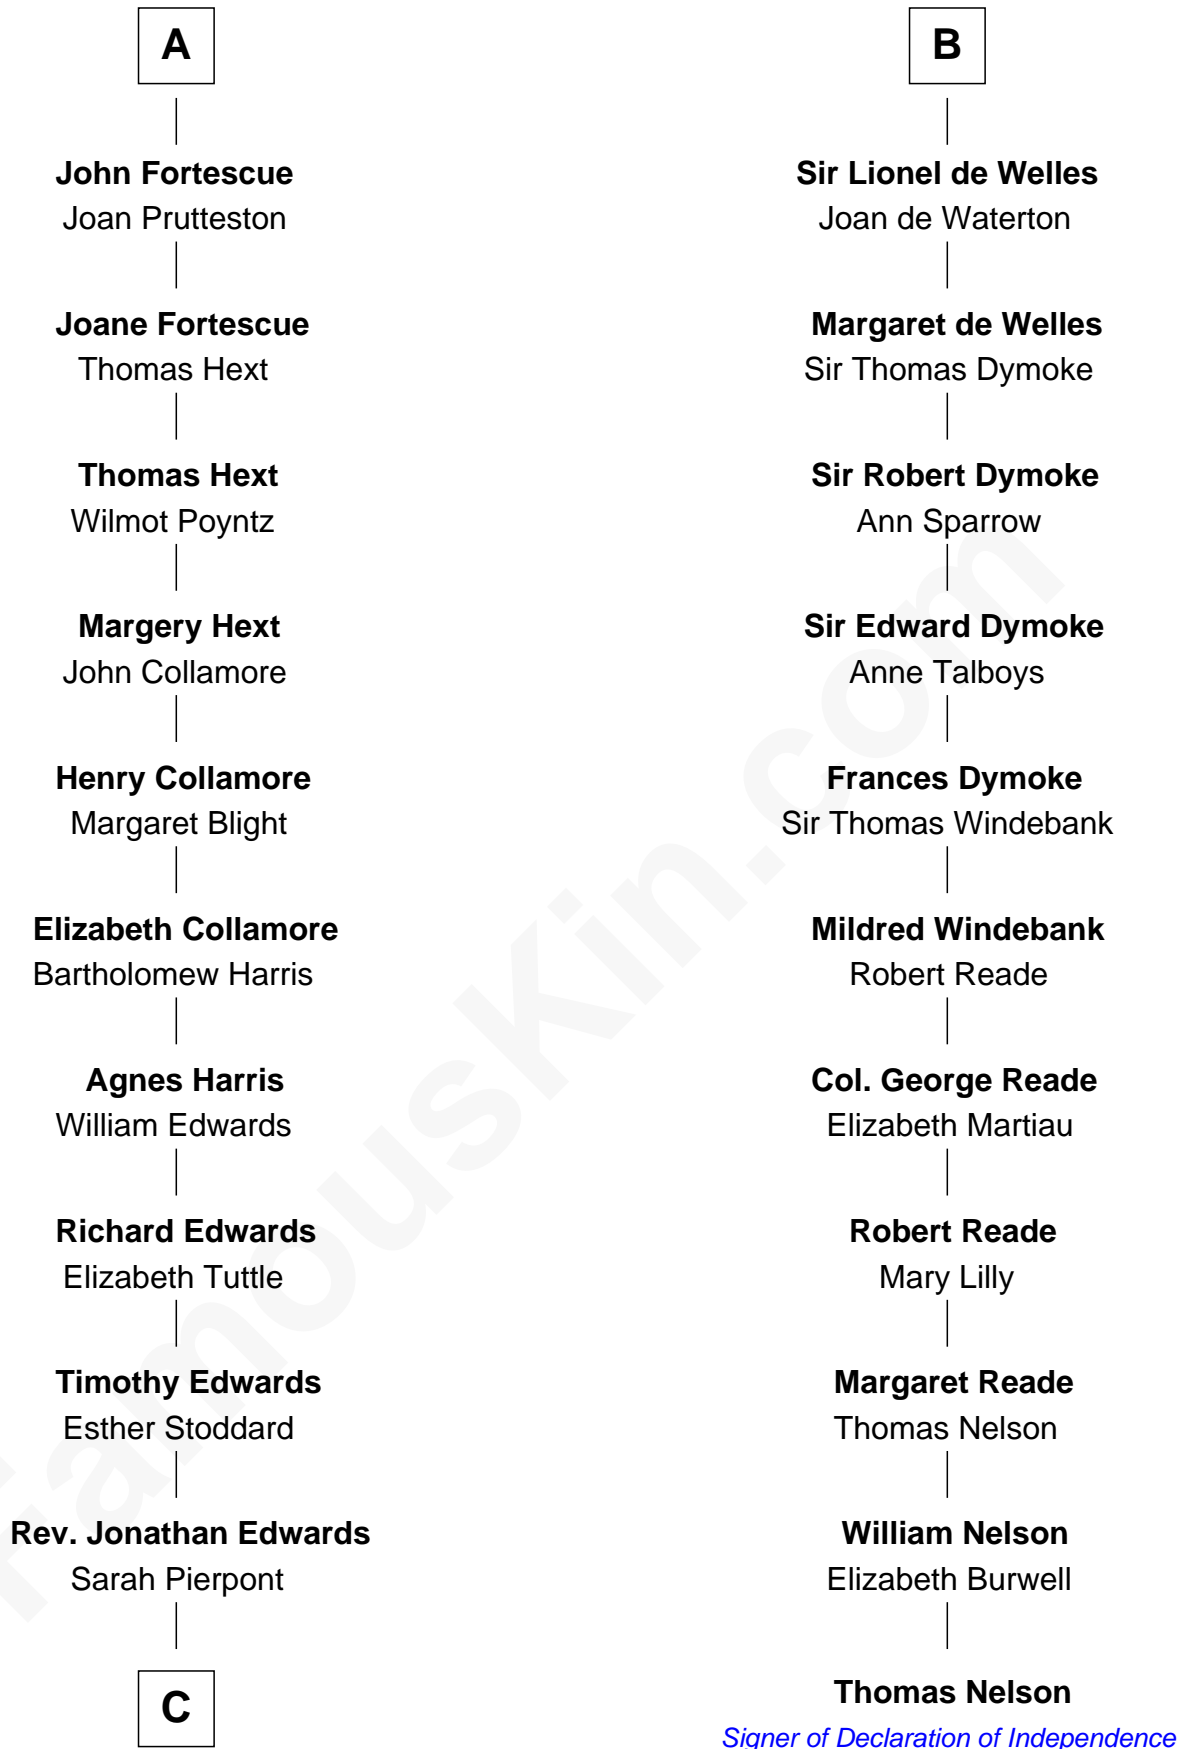

# FamousKin.com Relationship Chart of

**Aaron Burr**

*Killed Alexander Hamilton*

17th cousin 1 time removed of

**Thomas Nelson**

*Signer of the Declaration of Independence*

**C**

—  
**Esther Edwards**

Aaron Burr

—  
**Aaron Burr**

*Killed Alexander Hamilton*

FamousKin.com