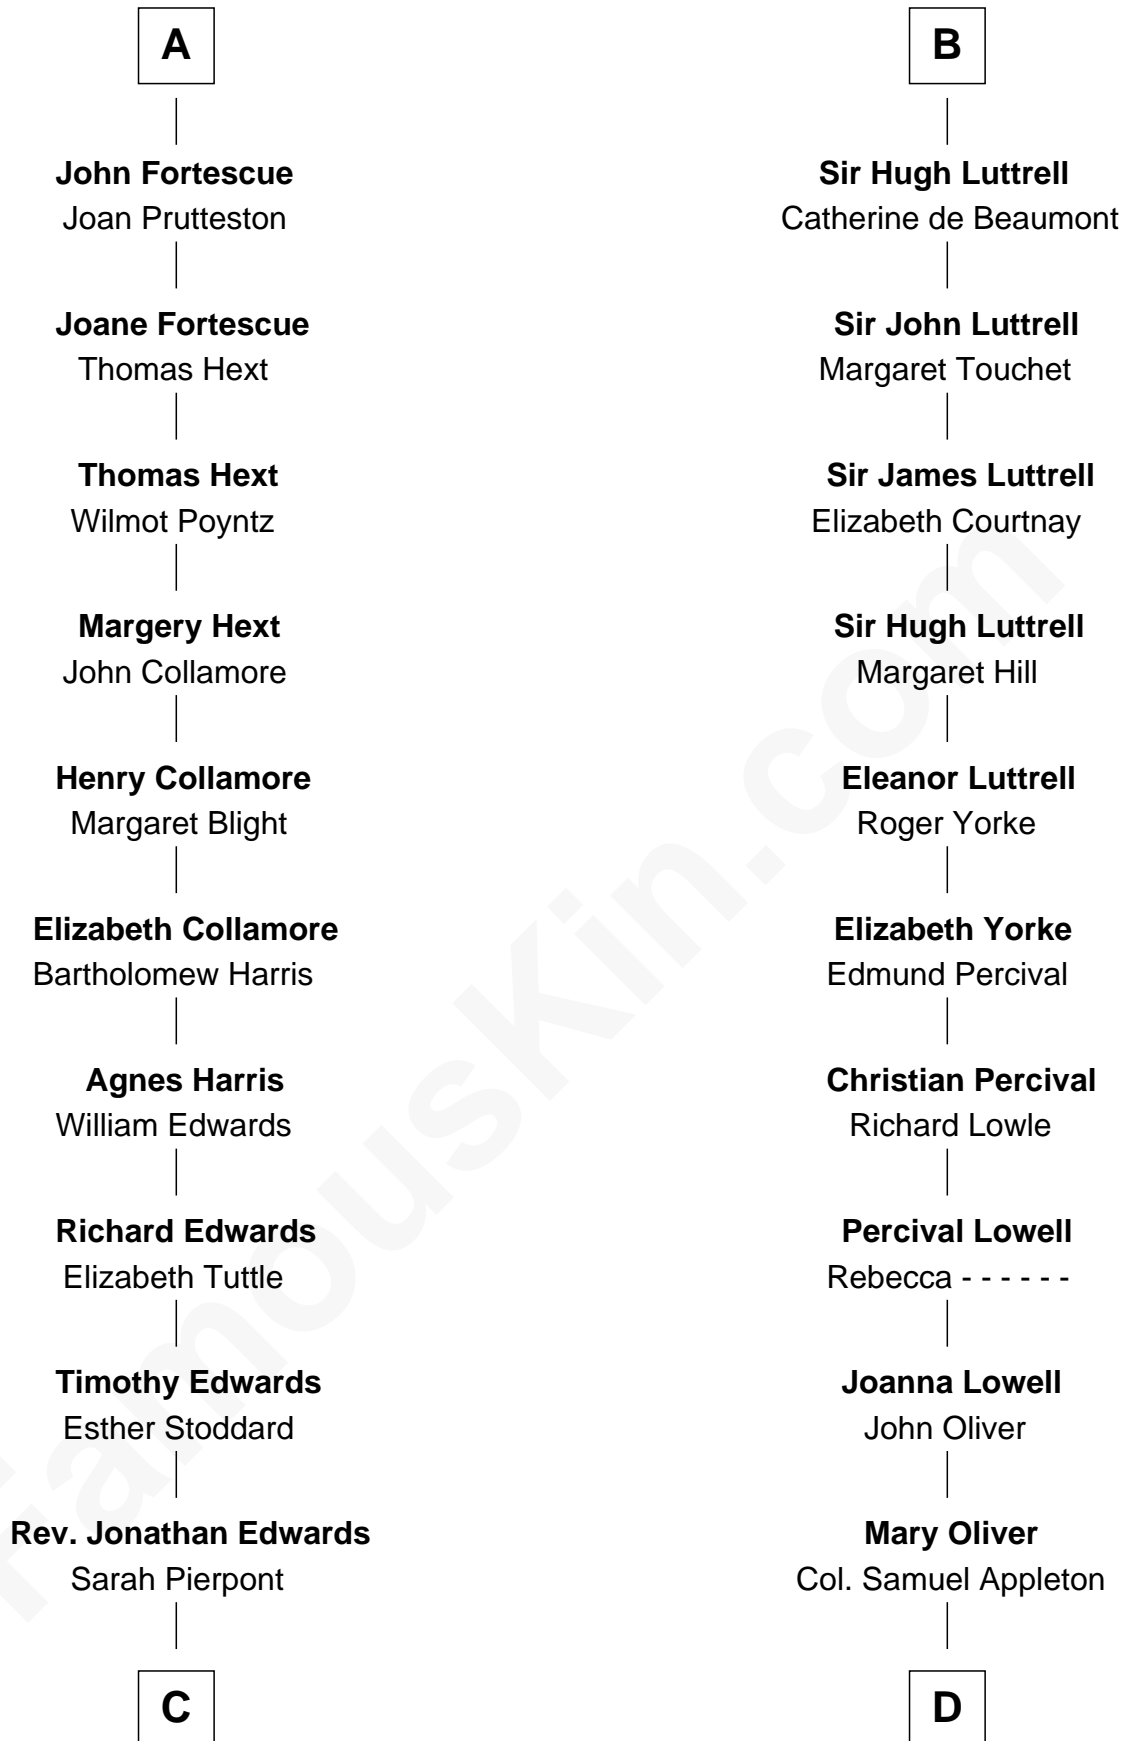

FamousKin.com

Relationship Chart of

Aaron Burr

Killed Alexander Hamilton

18th cousin 1 time removed of

General William Whipple

Signer of the Declaration of Independence

C

Esther Edwards

Aaron Burr

Aaron Burr

Killed Alexander Hamilton

D

Joanna Appleton

Matthew Whipple

William Whipple

Mary Cutts

General William Whipple

Signer of Declaration of Independence

FamousKin.com