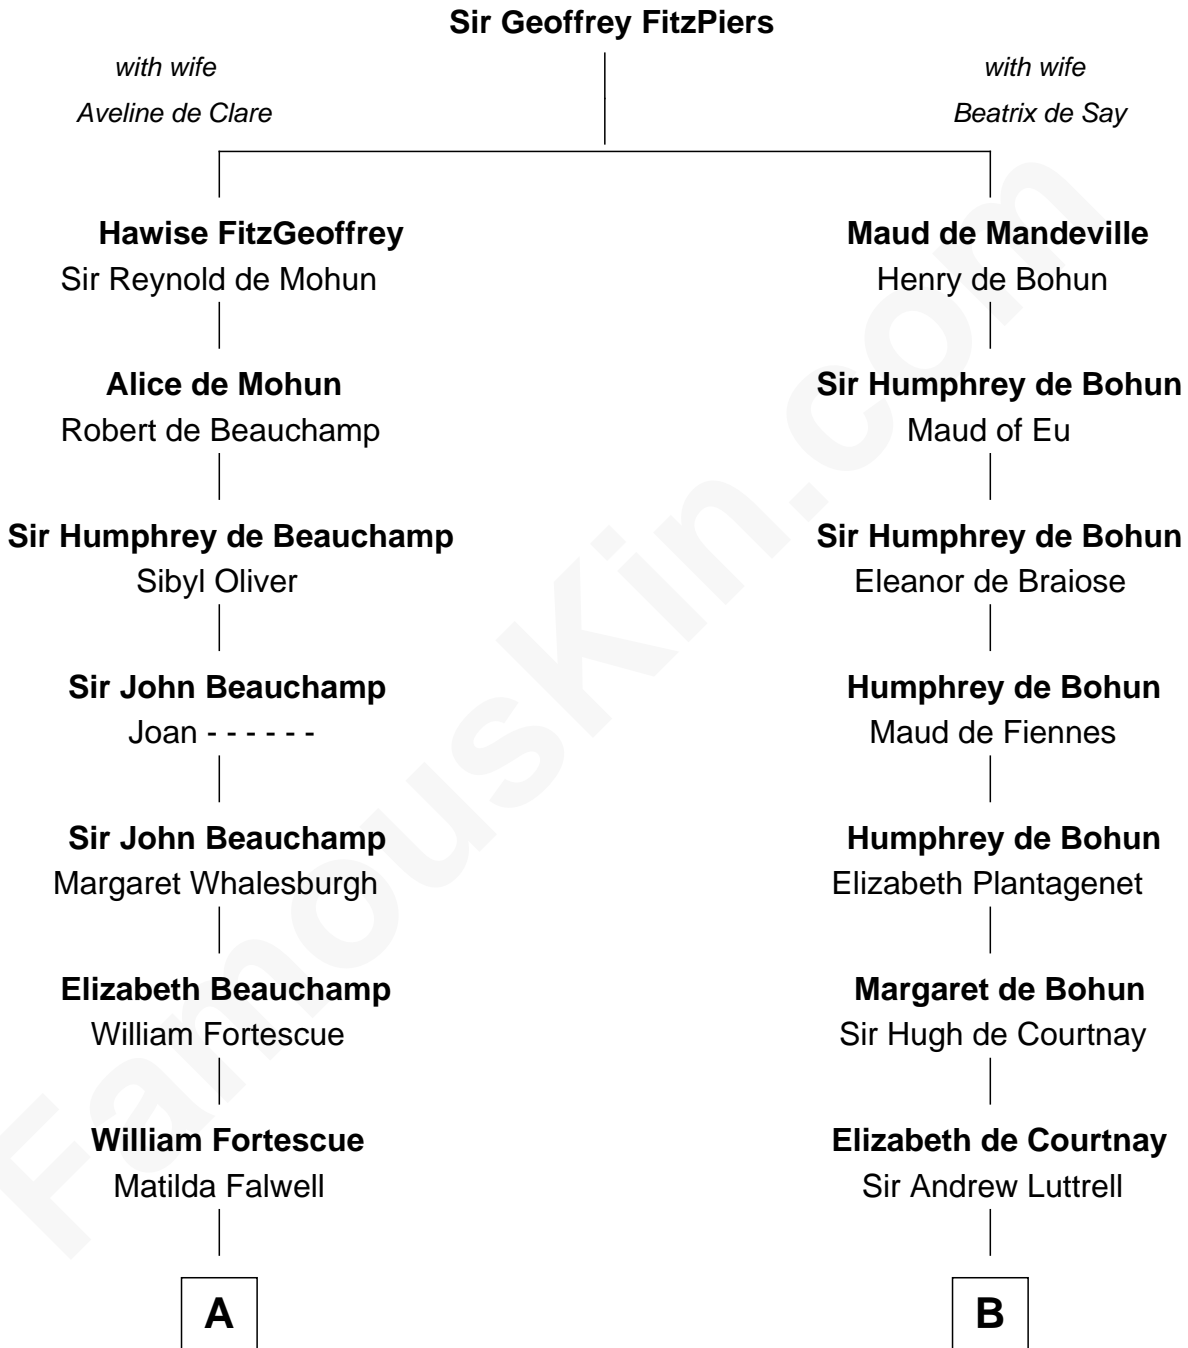

FamousKin.com

Relationship Chart of

Aaron Burr

Killed Alexander Hamilton

18th cousin 1 time removed of

General William Whipple

Signer of the Declaration of Independence

C

Esther Edwards

Aaron Burr

Aaron Burr

Killed Alexander Hamilton

D

Joanna Appleton

Matthew Whipple

William Whipple

Mary Cutts

General William Whipple

Signer of Declaration of Independence

FamousKin.com