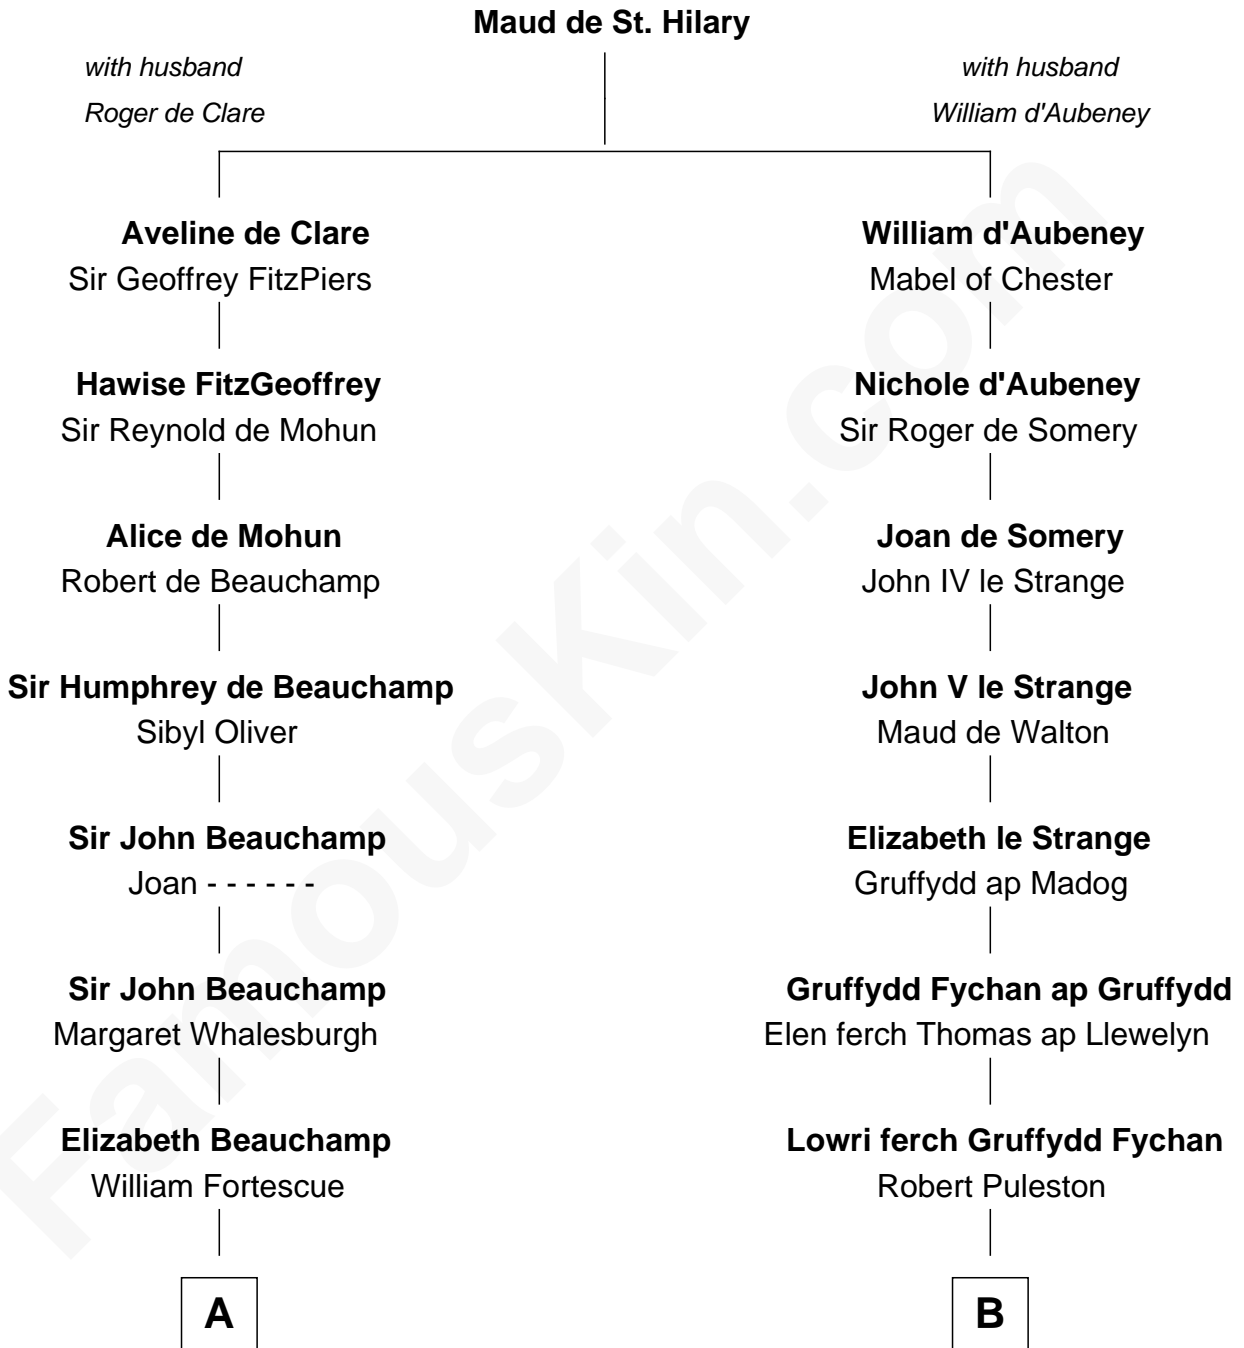

FamousKin.com

Relationship Chart of

Aaron Burr

Killed Alexander Hamilton

17th cousin 2 times removed of

General William Whipple

Signer of the Declaration of Independence