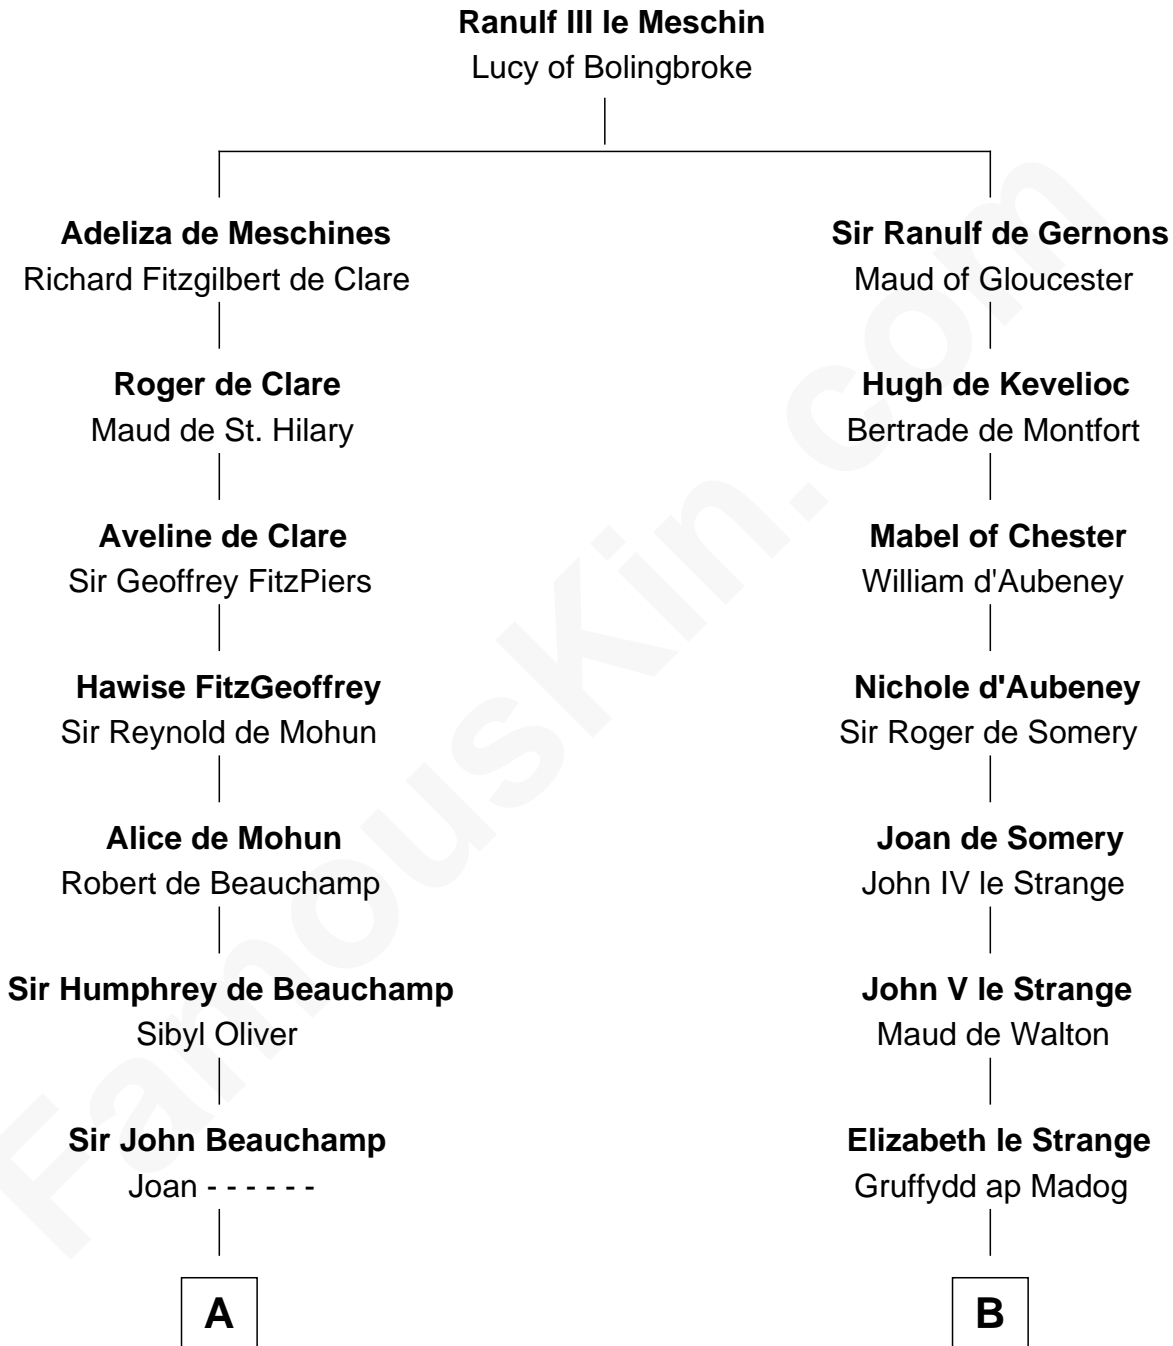

FamousKin.com Relationship Chart of

Aaron Burr

Killed Alexander Hamilton

15th cousin 6 times removed of

Samuel Appleton

(c1586 - 1670) Great Migration Immigrant 1636

C

Richard Edwards

Elizabeth Tuttle

Timothy Edwards

Esther Stoddard

Rev. Jonathan Edwards

Sarah Pierpont

Esther Edwards

Aaron Burr

Aaron Burr

Killed Alexander Hamilton

FamousKin.com