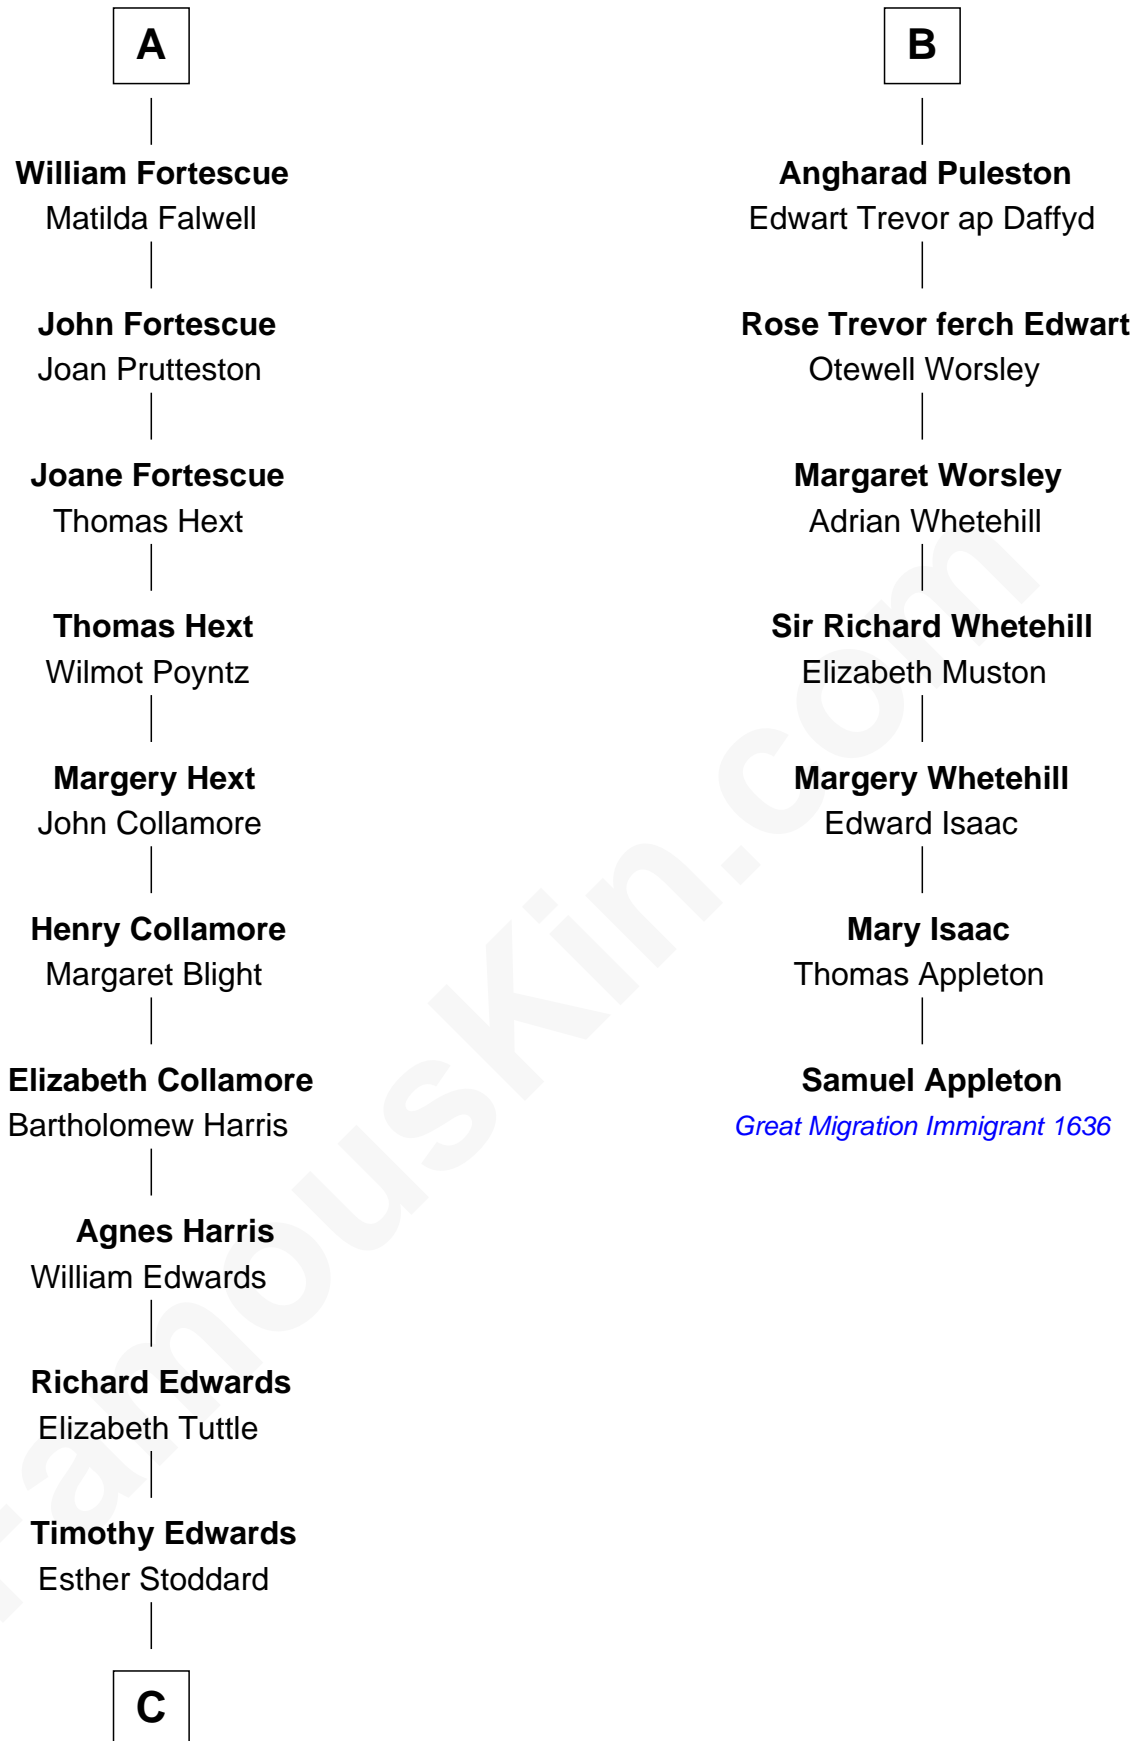

# FamousKin.com Relationship Chart of

**Aaron Burr**

*Killed Alexander Hamilton*

13th cousin 6 times removed of

**Samuel Appleton**

*(c1586 - 1670) Great Migration Immigrant 1636*

**C**

Rev. Jonathan Edwards

Sarah Pierpont

Esther Edwards

Aaron Burr

Aaron Burr

*Killed Alexander Hamilton*

FamousKin.com