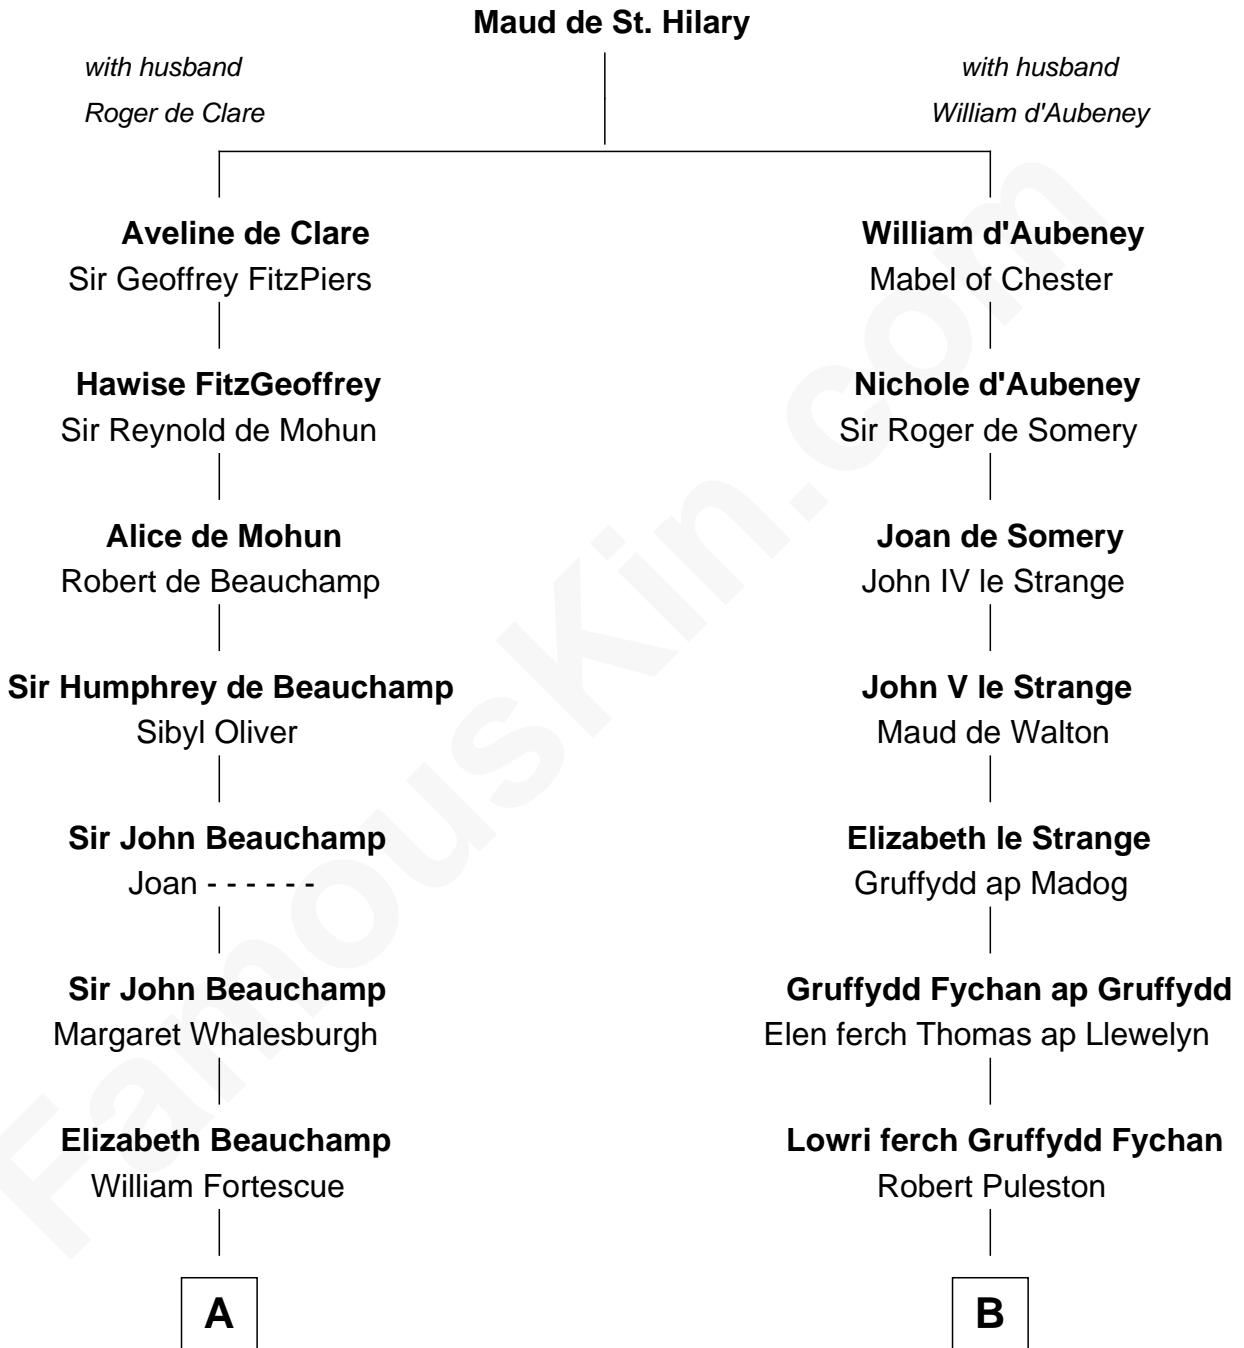

# FamousKin.com Relationship Chart of

**Aaron Burr**

*Killed Alexander Hamilton*

13th cousin 6 times removed of

**Samuel Appleton**

*(c1586 - 1670) Great Migration Immigrant 1636*

**C**

Rev. Jonathan Edwards

Sarah Pierpont

Esther Edwards

Aaron Burr

Aaron Burr

*Killed Alexander Hamilton*

FamousKin.com