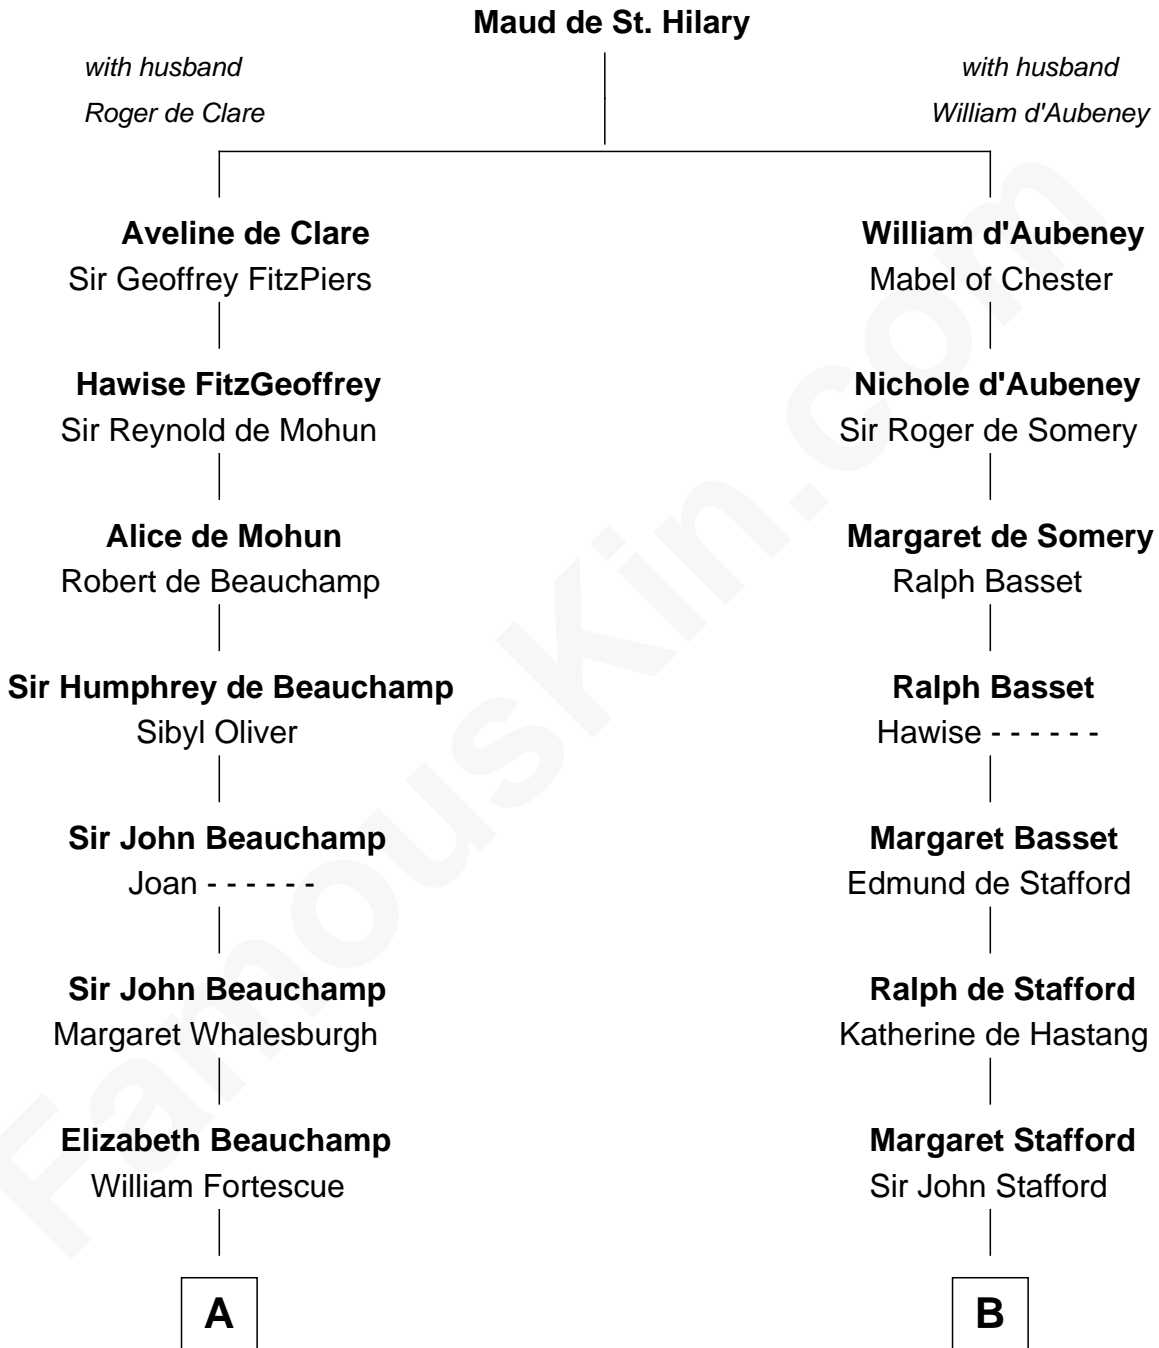

# FamousKin.com Relationship Chart of

**Aaron Burr**

*Killed Alexander Hamilton*

19th cousin 1 time removed of

**Robert Townsend**

*Member of the Culper Spy Ring during the American Revolution*

**C**

Rev. Jonathan Edwards

Sarah Pierpont

Esther Edwards

Aaron Burr

Aaron Burr

*Killed Alexander Hamilton*

**D**

Audrey Almy

James Townsend

Jacob Townsend

Phoebe Seaman

Samuel Townsend

Sarah Stoddard

Robert Townsend

*Spy known as "Culper Jr."*

FamousKin.com