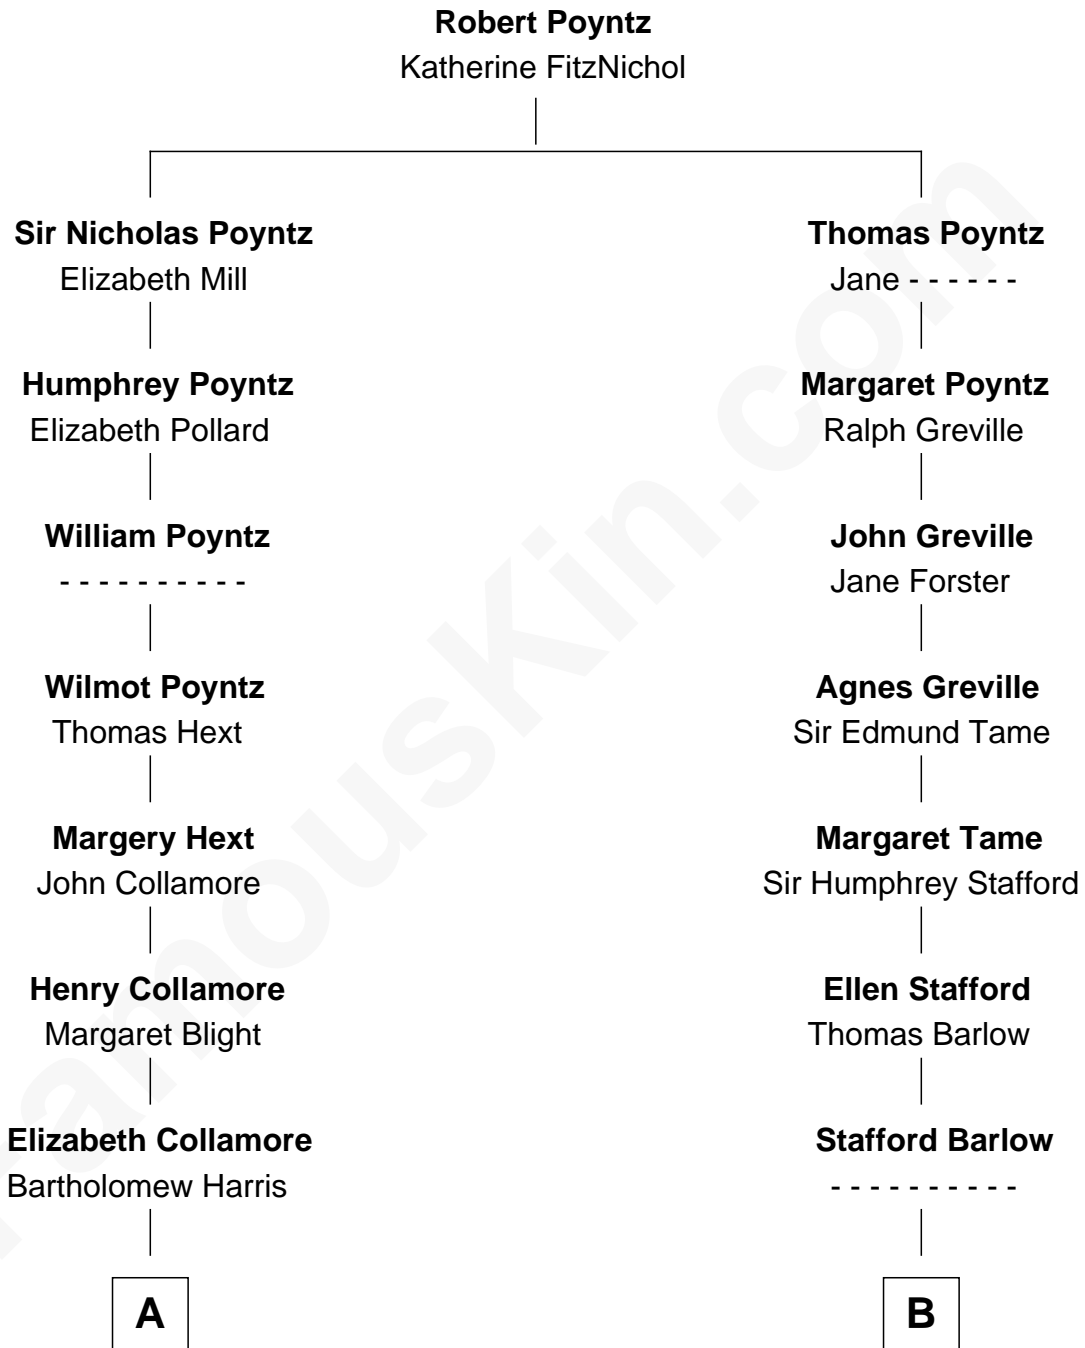

FamousKin.com Relationship Chart of

Aaron Burr

Killed Alexander Hamilton

12th cousin of

Robert Townsend

Member of the Culper Spy Ring during the American Revolution

A

Agnes Harris
William Edwards

Richard Edwards
Elizabeth Tuttle

Timothy Edwards
Esther Stoddard

Rev. Jonathan Edwards
Sarah Pierpont

Esther Edwards
Aaron Burr

Aaron Burr
Killed Alexander Hamilton

B

Audrey Barlow
William Almy

Job Almy
Mary Unthank

Audrey Almy
James Townsend

Jacob Townsend
Phoebe Seaman

Samuel Townsend
Sarah Stoddard

Robert Townsend
Spy known as "Culper Jr."