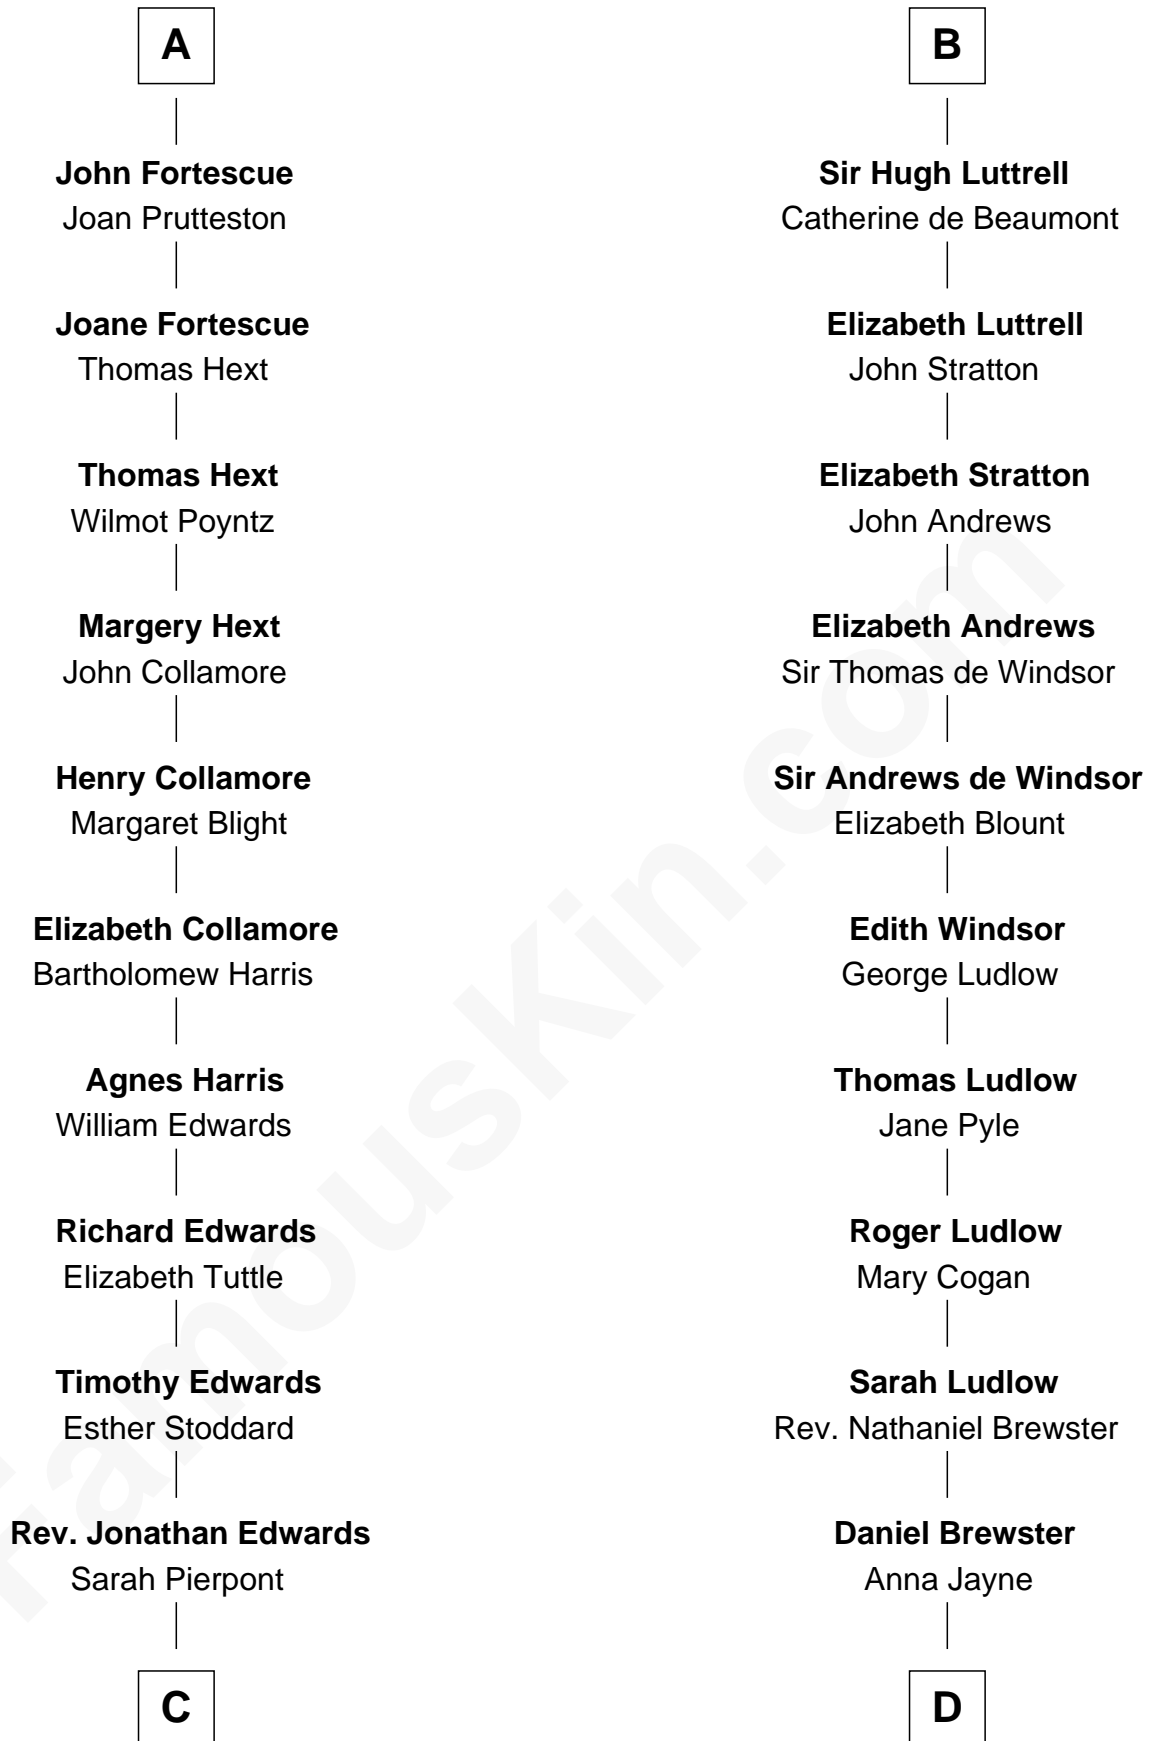

# FamousKin.com Relationship Chart of

**Aaron Burr**

*Killed Alexander Hamilton*

18th cousin of

**Caleb Brewster**

*Member of the Culper Spy Ring during the American Revolution*

**Sir Geoffrey FitzPiers**

*with wife  
Aveline de Clare*

**Sir Humphrey de Bohun**  
Eleanor de Braiose

**Sir John Beauchamp**  
Joan - - - - -

**Humphrey de Bohun**  
Maud de Fiennes

**Sir John Beauchamp**  
Margaret Whalesburgh

**Humphrey de Bohun**  
Elizabeth Plantagenet

**Elizabeth Beauchamp**  
William Fortescue

**Margaret de Bohun**  
Sir Hugh de Courtnay

**William Fortescue**  
Matilda Falwell

**Elizabeth de Courtnay**  
Sir Andrew Luttrell

**A**

**B**

**C**

**Esther Edwards**

Aaron Burr

**Aaron Burr**

*Killed Alexander Hamilton*

**D**

**Benjamin Brewster**

Sarah Biggs

**Caleb Brewster**

*Member of the Culper Spy Ring*