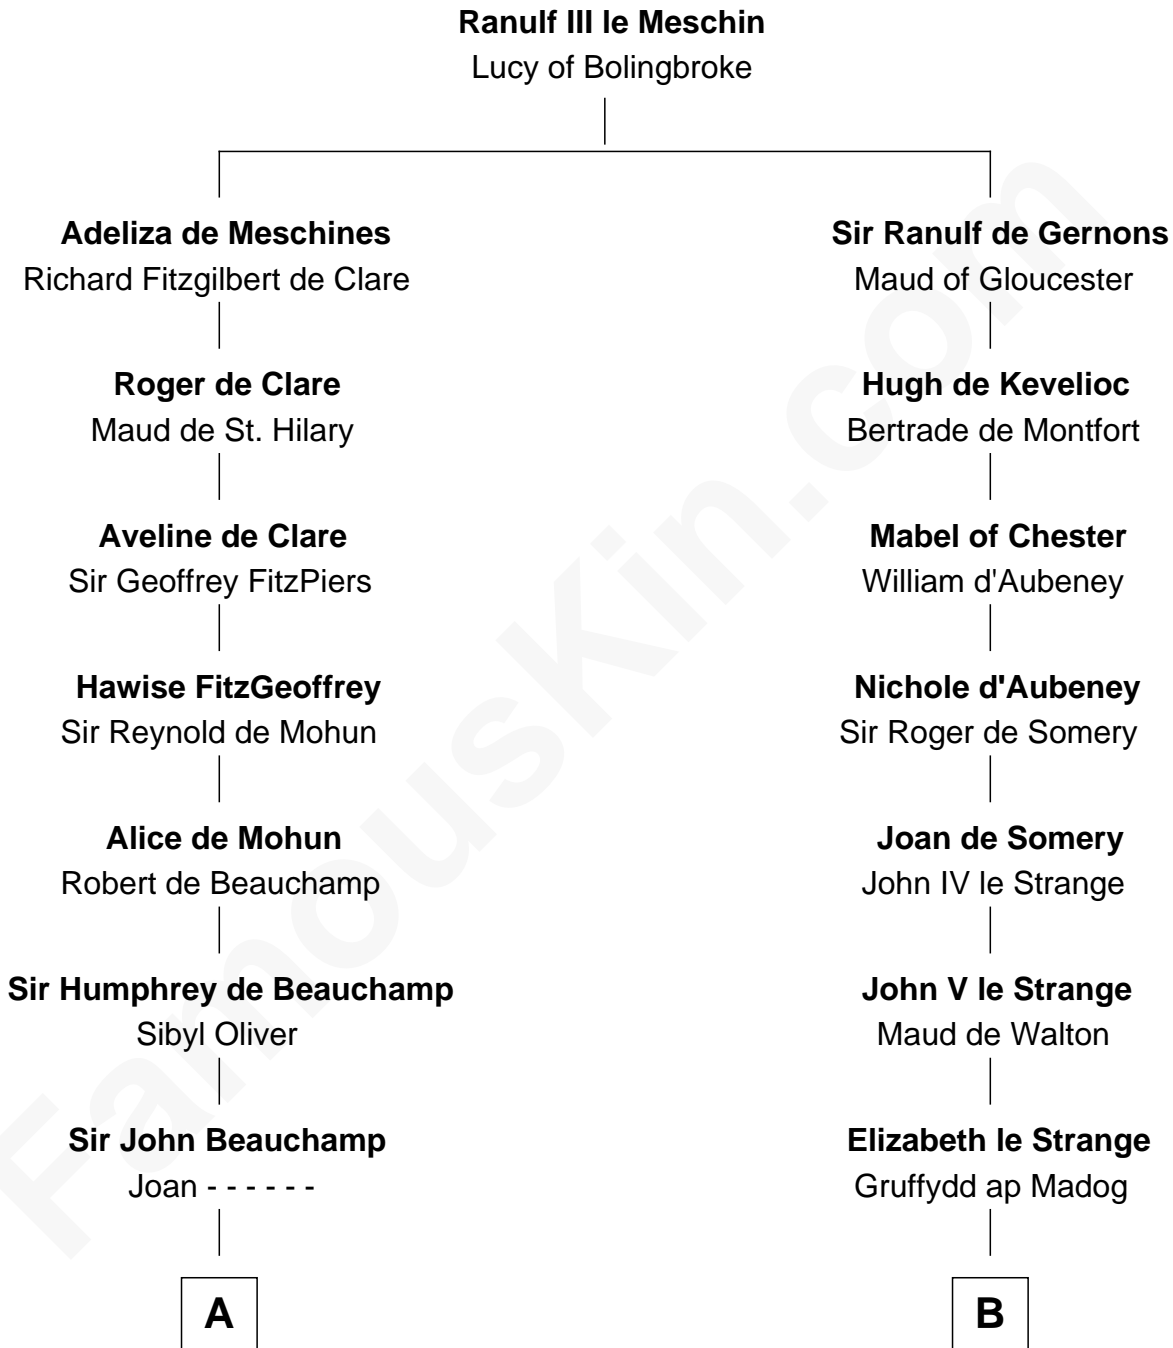

FamousKin.com Relationship Chart of

Aaron Burr

Killed Alexander Hamilton

16th cousin 5 times removed of

Elihu Yale

Benefactor and Namesake of Yale College

C

Richard Edwards

Elizabeth Tuttle

Timothy Edwards

Esther Stoddard

Rev. Jonathan Edwards

Sarah Pierpont

Esther Edwards

Aaron Burr

Aaron Burr

Killed Alexander Hamilton

FamousKin.com