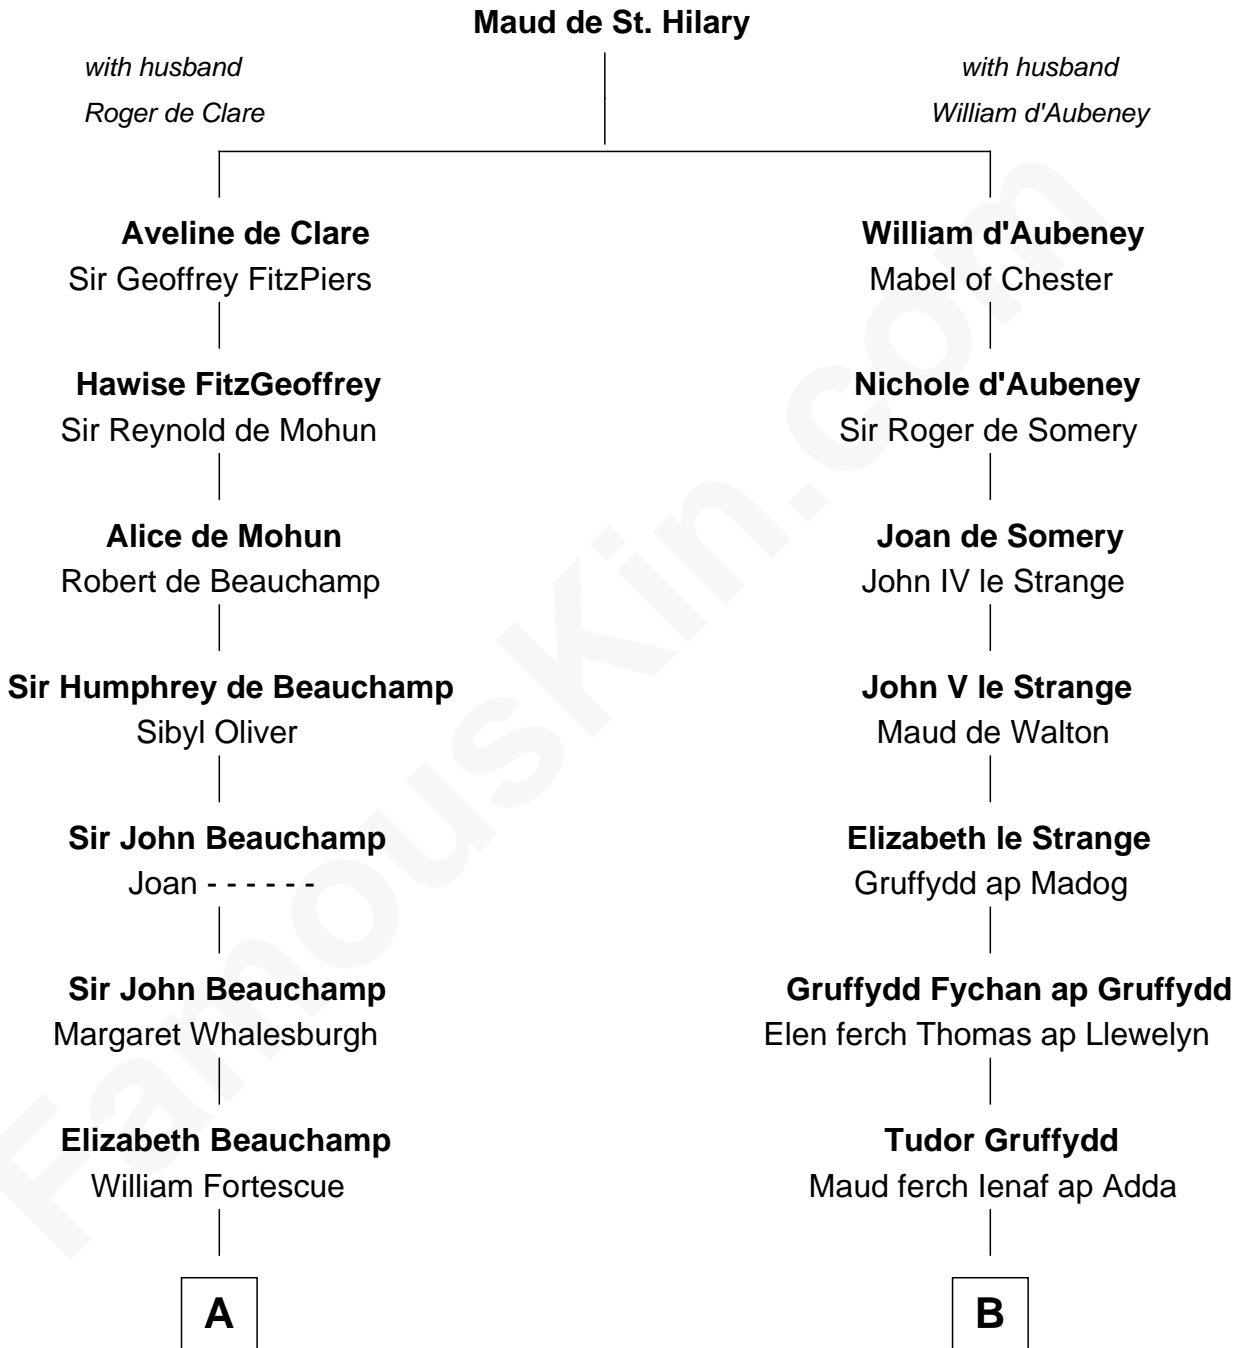

# FamousKin.com Relationship Chart of

**Aaron Burr**

*Killed Alexander Hamilton*

14th cousin 5 times removed of

**Elihu Yale**

*Benefactor and Namesake of Yale College*

**C**

Rev. Jonathan Edwards

Sarah Pierpont

Esther Edwards

Aaron Burr

Aaron Burr

*Killed Alexander Hamilton*

FamousKin.com