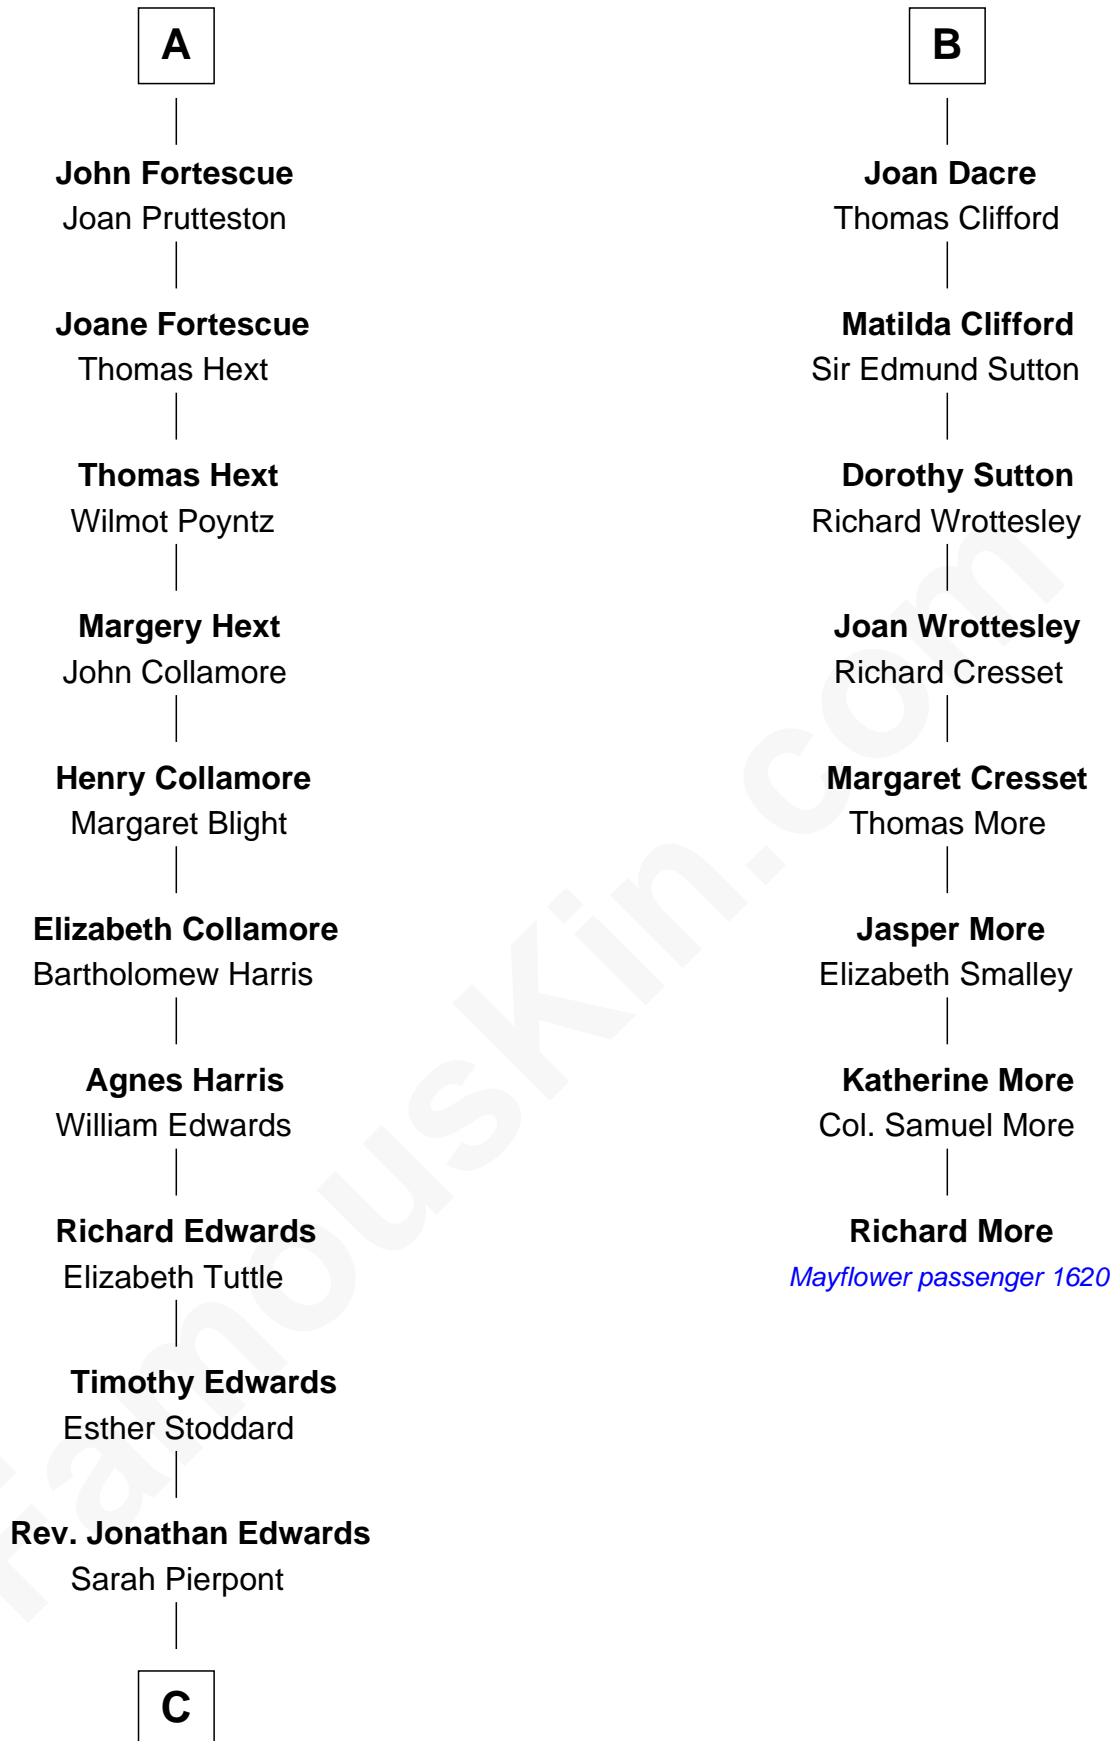

# FamousKin.com Relationship Chart of

**Aaron Burr**

*Killed Alexander Hamilton*

14th cousin 4 times removed of

**Richard More**

*(c1614 - c1696) Mayflower passenger 1620*

**MAYFLOWER**

**C**

—  
**Esther Edwards**

Aaron Burr

—  
**Aaron Burr**

*Killed Alexander Hamilton*

FamousKin.com