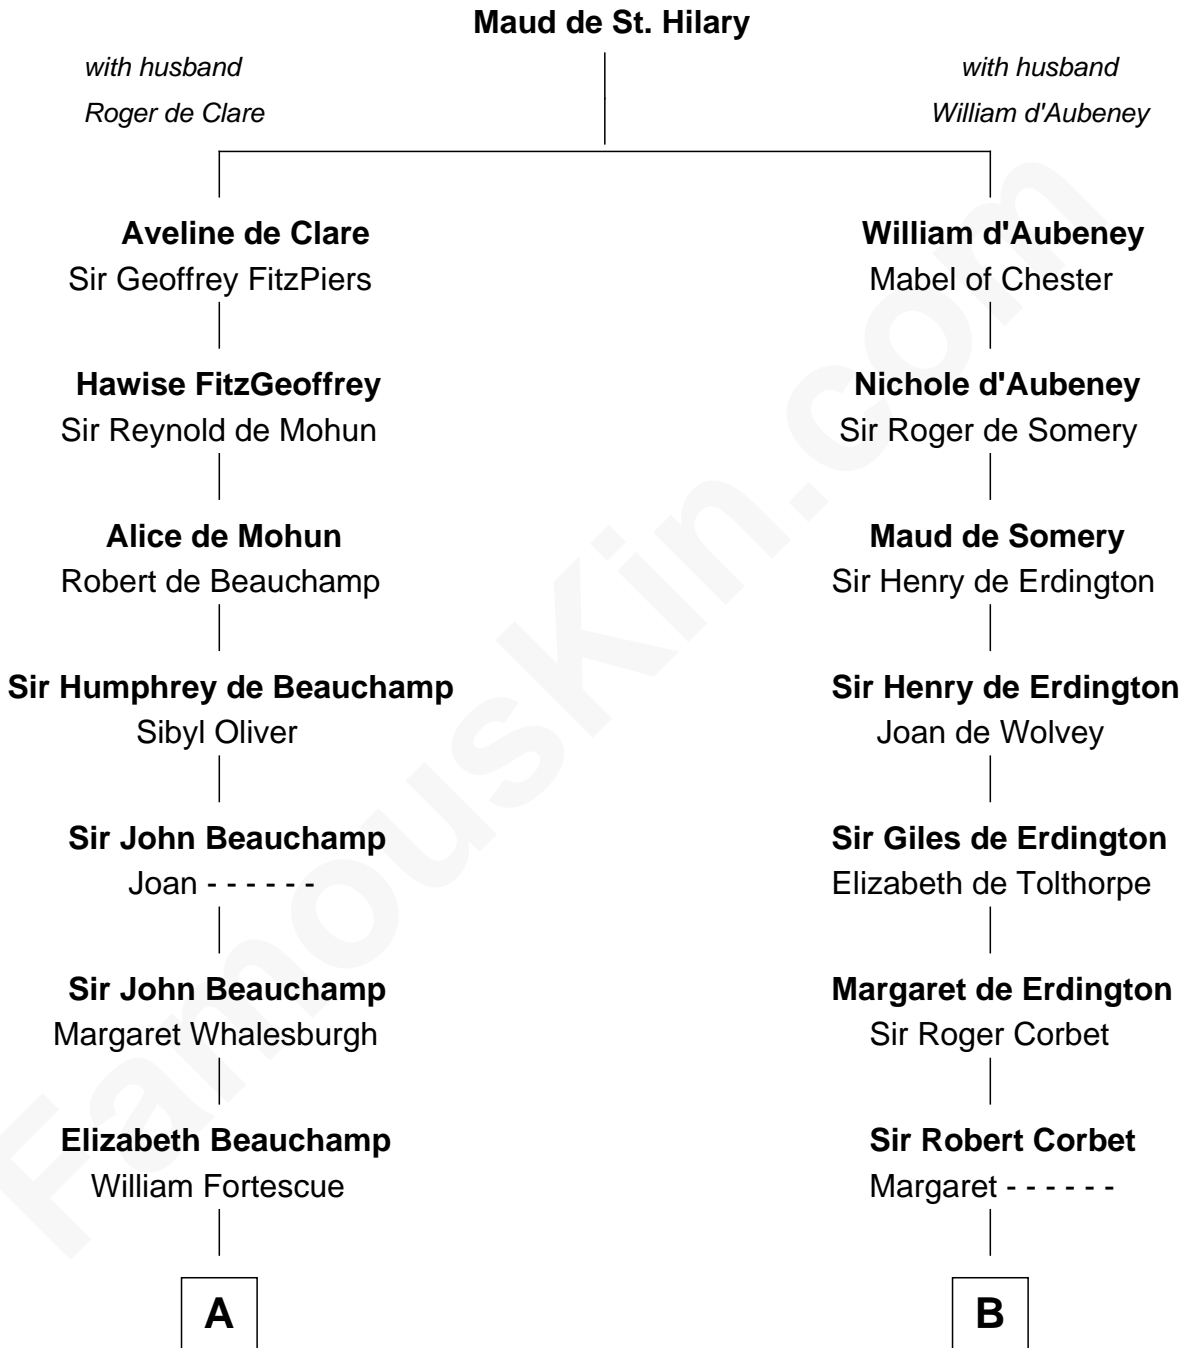

# FamousKin.com Relationship Chart of

**Aaron Burr**

*Killed Alexander Hamilton*

13th cousin 6 times removed of

**Richard More**

*(c1614 - c1696) Mayflower passenger 1620*

**MAYFLOWER**

**C**

Rev. Jonathan Edwards

Sarah Pierpont

Esther Edwards

Aaron Burr

Aaron Burr

*Killed Alexander Hamilton*

FamousKin.com