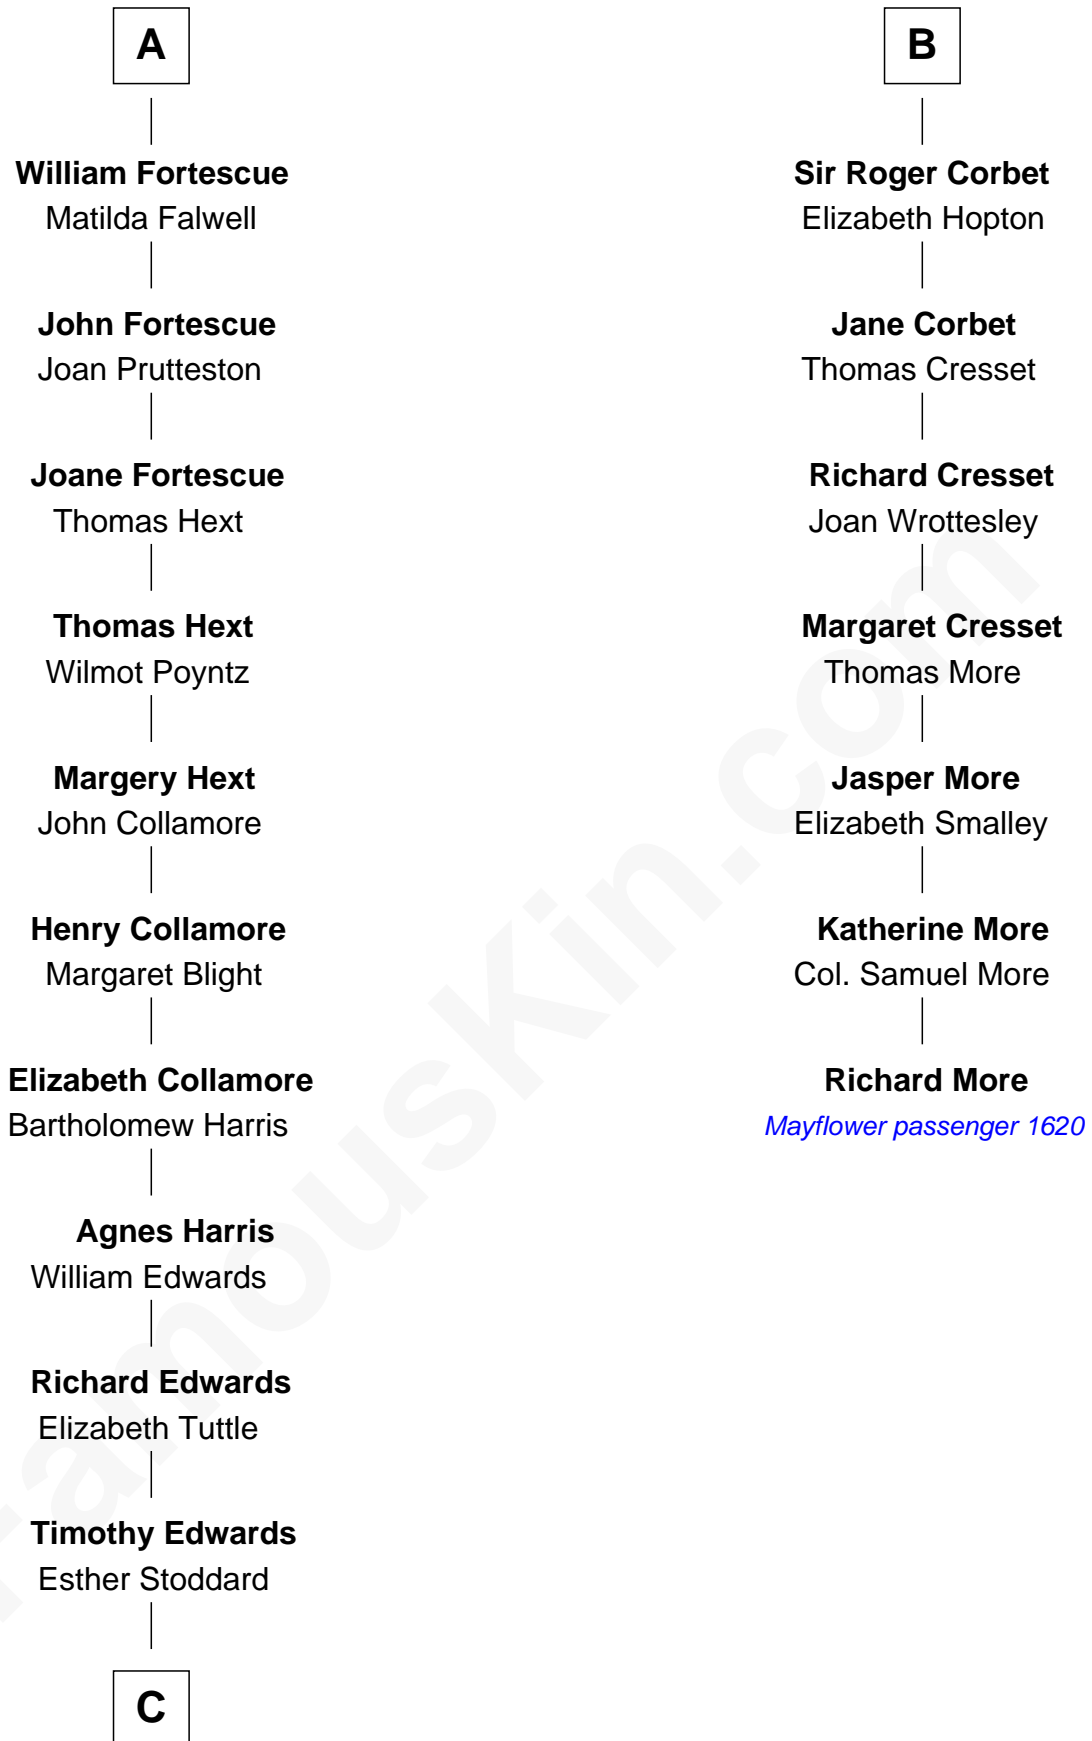

# FamousKin.com Relationship Chart of

**Aaron Burr**

*Killed Alexander Hamilton*

13th cousin 6 times removed of

**Richard More**

*(c1614 - c1696) Mayflower passenger 1620*

**MAYFLOWER**

**C**

Rev. Jonathan Edwards

Sarah Pierpont

Esther Edwards

Aaron Burr

Aaron Burr

*Killed Alexander Hamilton*

FamousKin.com