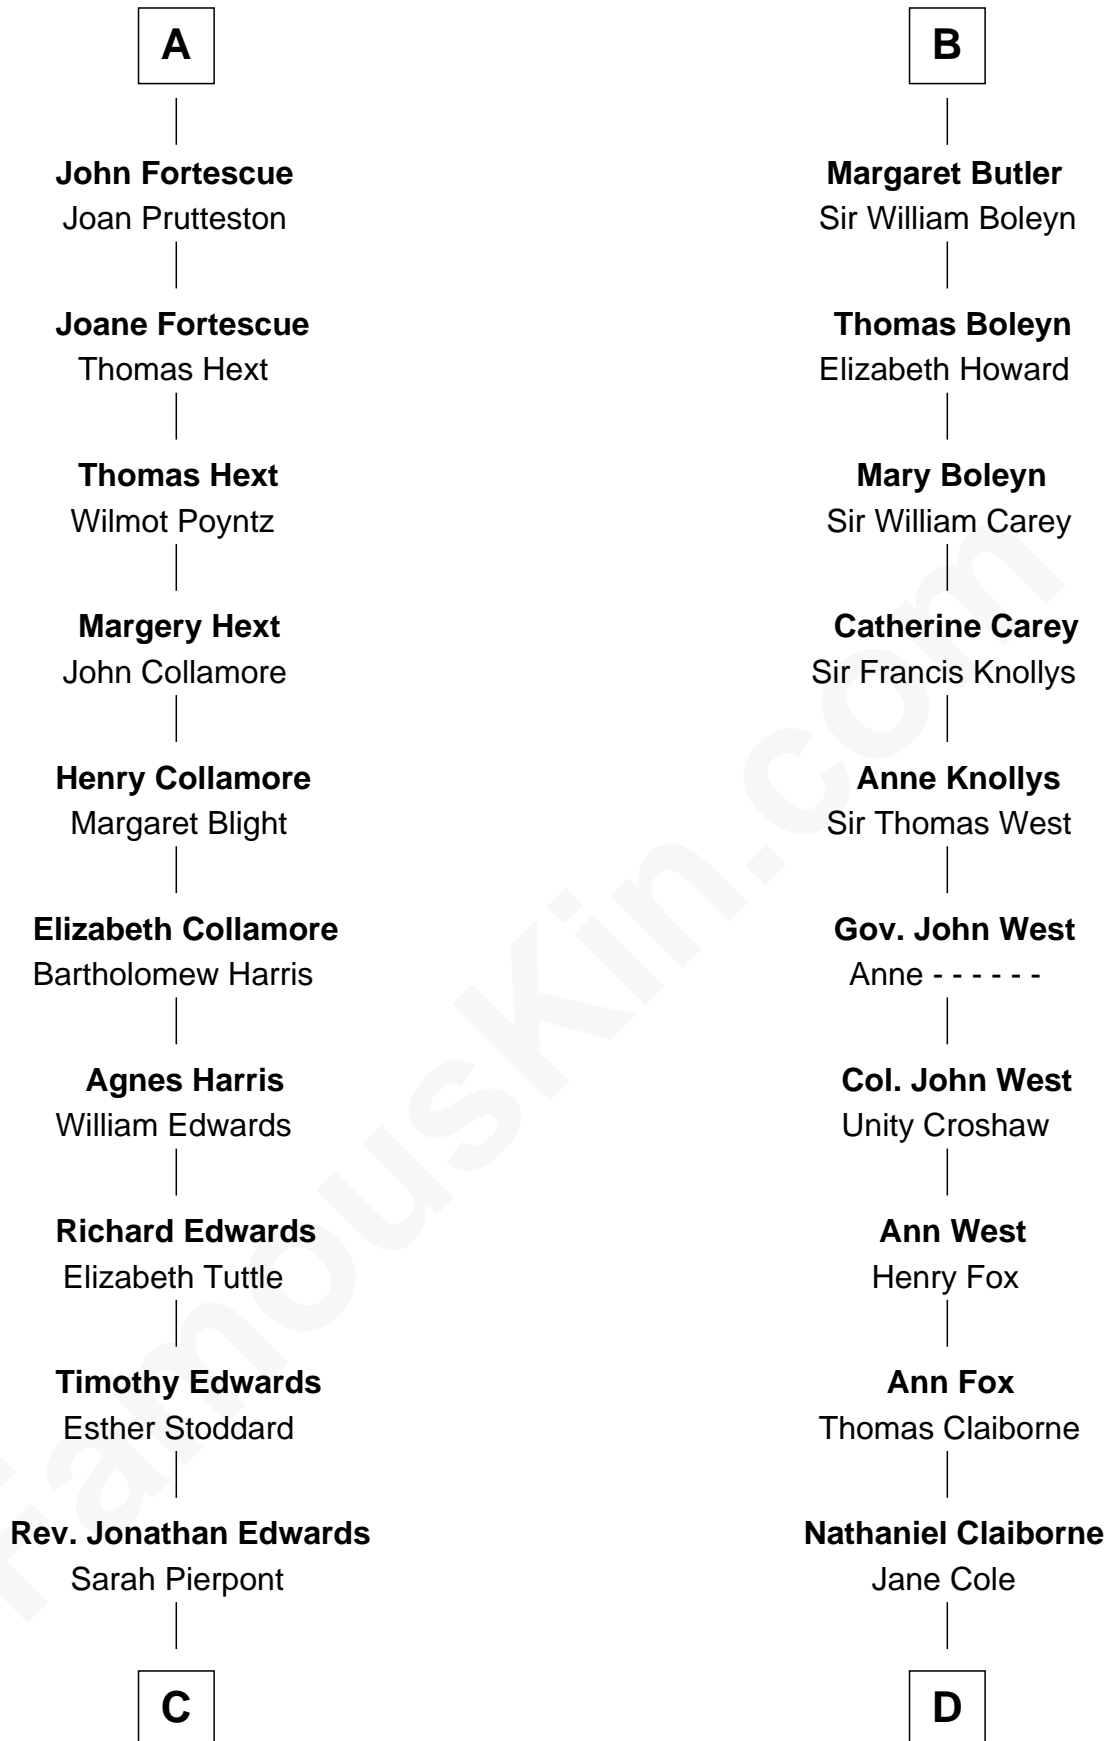

# FamousKin.com Relationship Chart of

**Aaron Burr**

*Killed Alexander Hamilton*

18th cousin of

**William C. C. Claiborne**

*1st Governor of Louisiana*

**Sir Geoffrey FitzPiers**

Aveline de Clare

**C**

**Esther Edwards**

Aaron Burr

**Aaron Burr**

*Killed Alexander Hamilton*

**D**

**William Claiborne**

Mary Leigh

**William C. C. Claiborne**

*1st Governor of Louisiana*

FamousKin.com