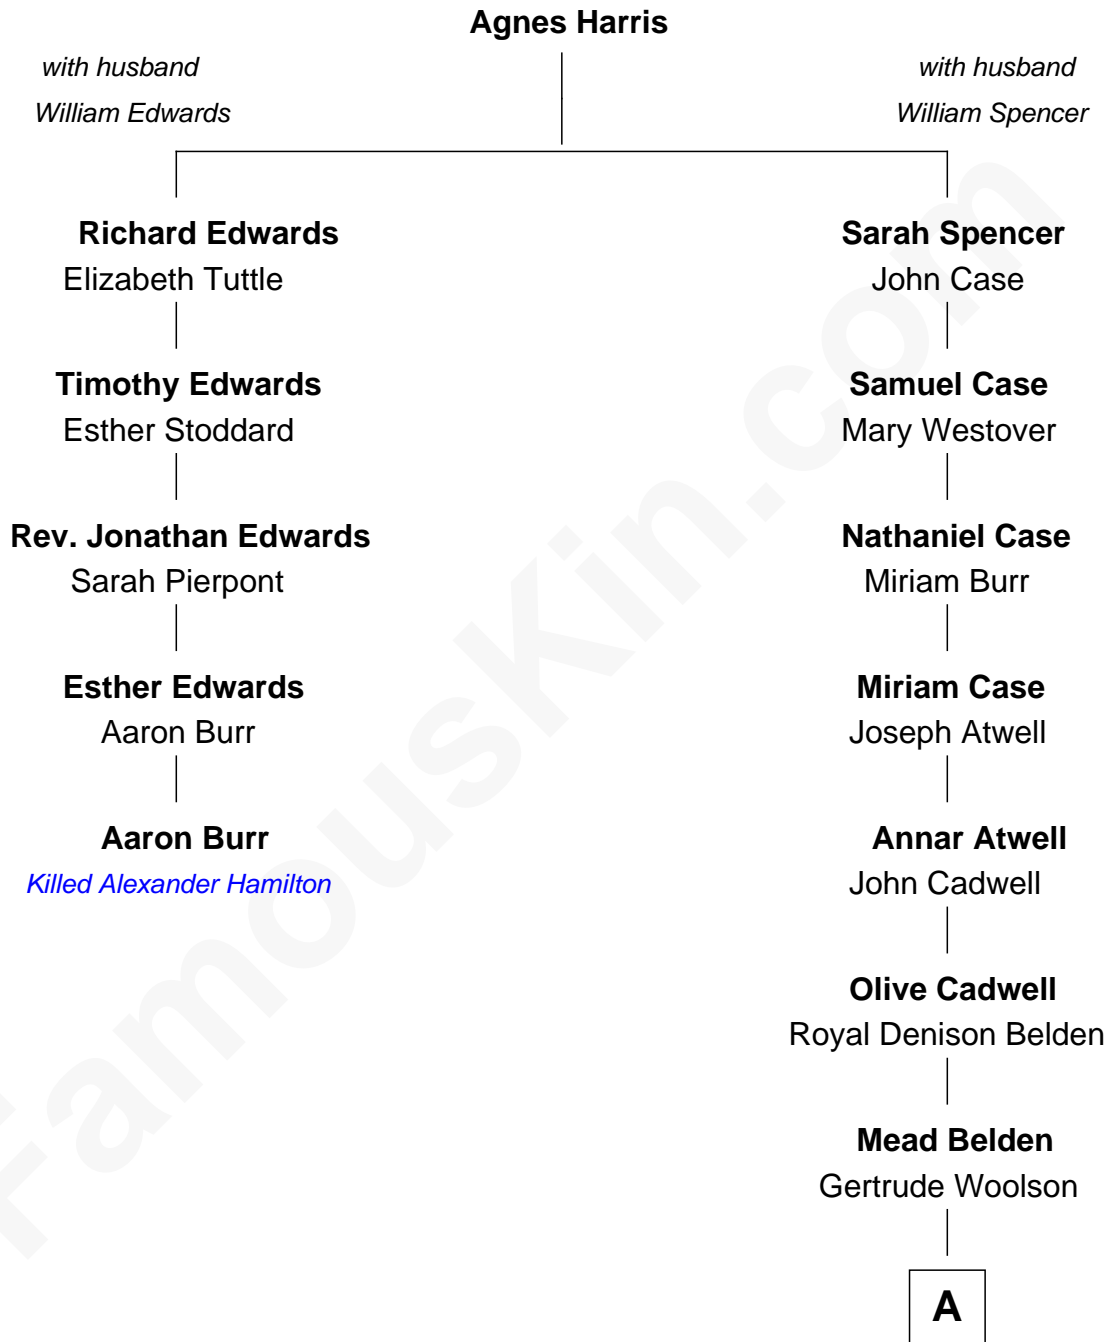

FamousKin.com Relationship Chart of

Aaron Burr

Killed Alexander Hamilton

4th cousin 6 times removed of

Howard Dean

79th Governor of Vermont

A

—
Olive Gertrude Belden

Henry Wigglesworth

—
Sylvia Wigglesworth

James William Maitland

—
Andrea Belden Maitland

Howard Brush Dean

—
Howard Dean

79th Governor of Vermont