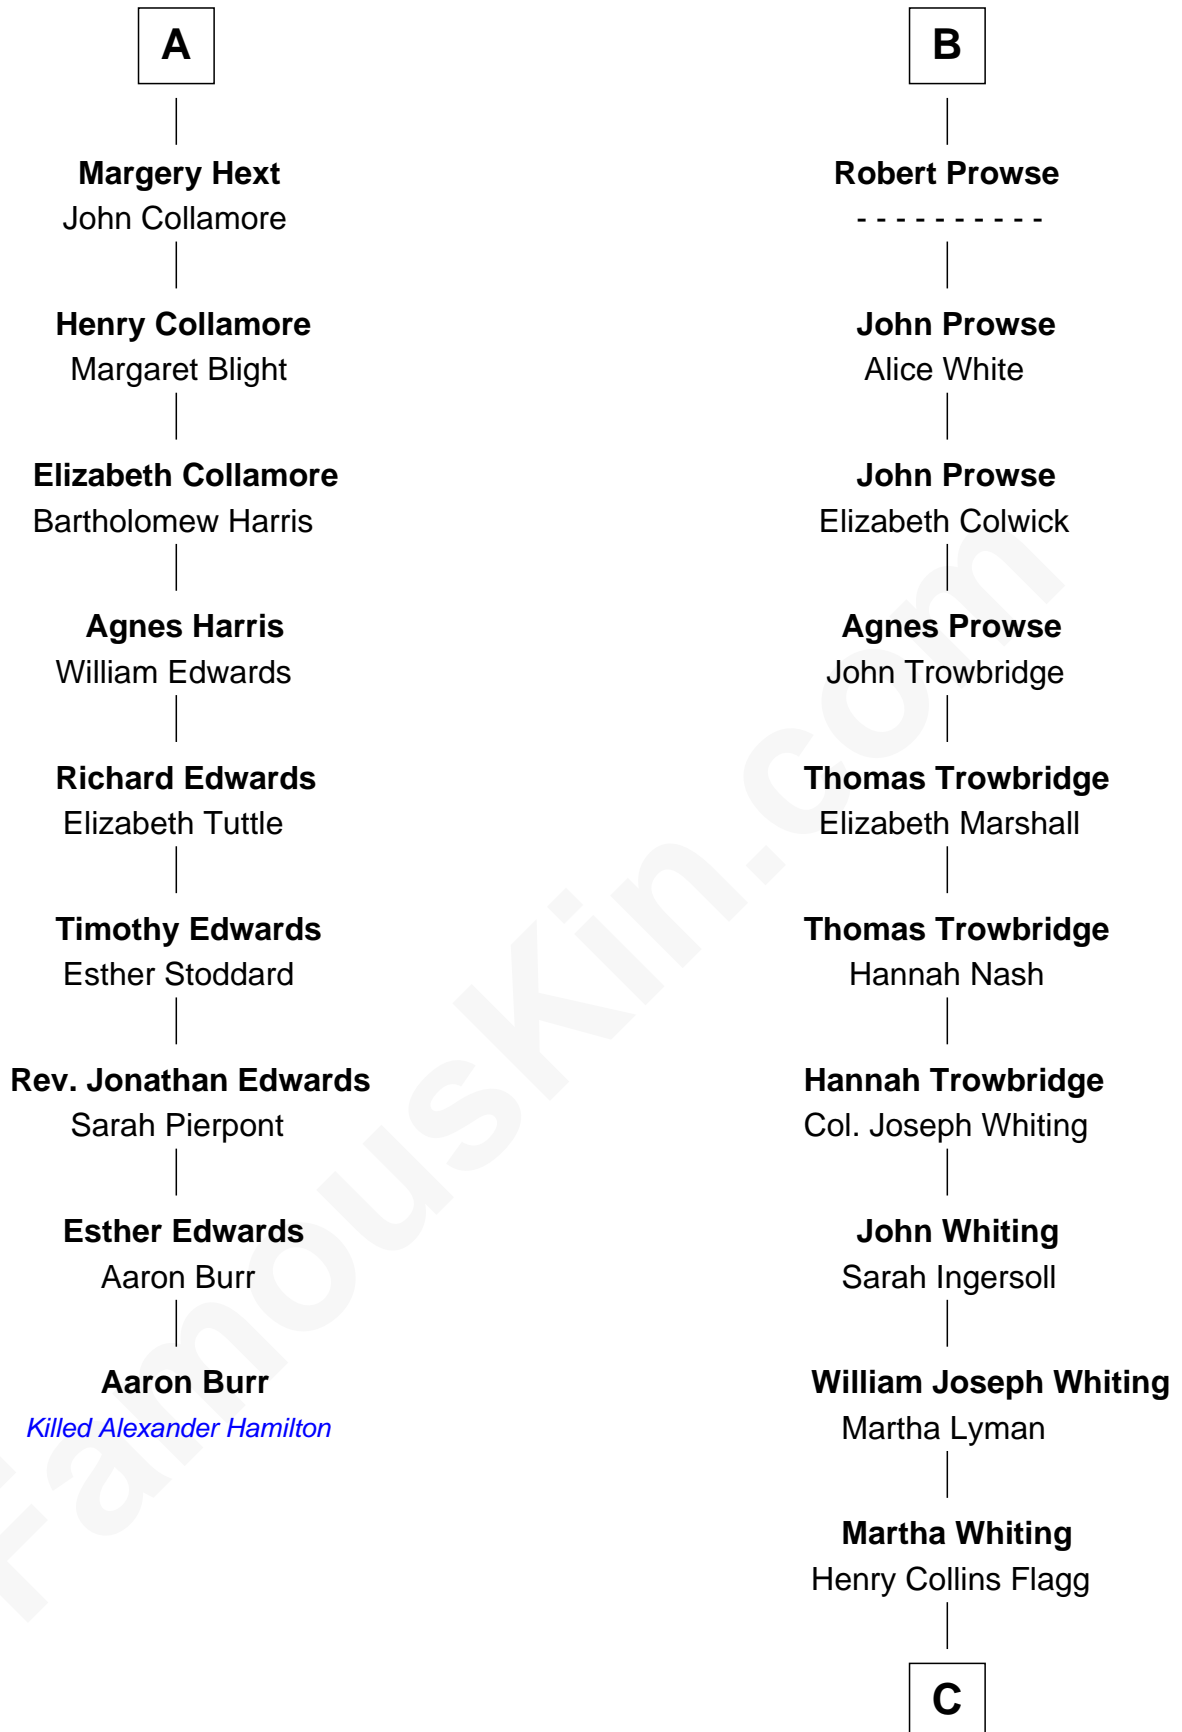

# FamousKin.com Relationship Chart of

**Aaron Burr**

*Killed Alexander Hamilton*

15th cousin 6 times removed of

**Anderson Cooper**

*Television Journalist*

**Sir Humphrey de Beauchamp**

Sibyl Oliver

C

**Rachel Moore Flagg**  
Abraham Evan Gwynne

**Alice Claypoole Gwynne**  
Cornelius Vanderbilt

**Reginald Claypoole Vanderbilt**  
Gloria Maria Mercedes Morgan

**Gloria Laura Morgan Vanderbilt**  
Wyatt Emory Cooper

**Anderson Cooper**  
*Television Journalist*