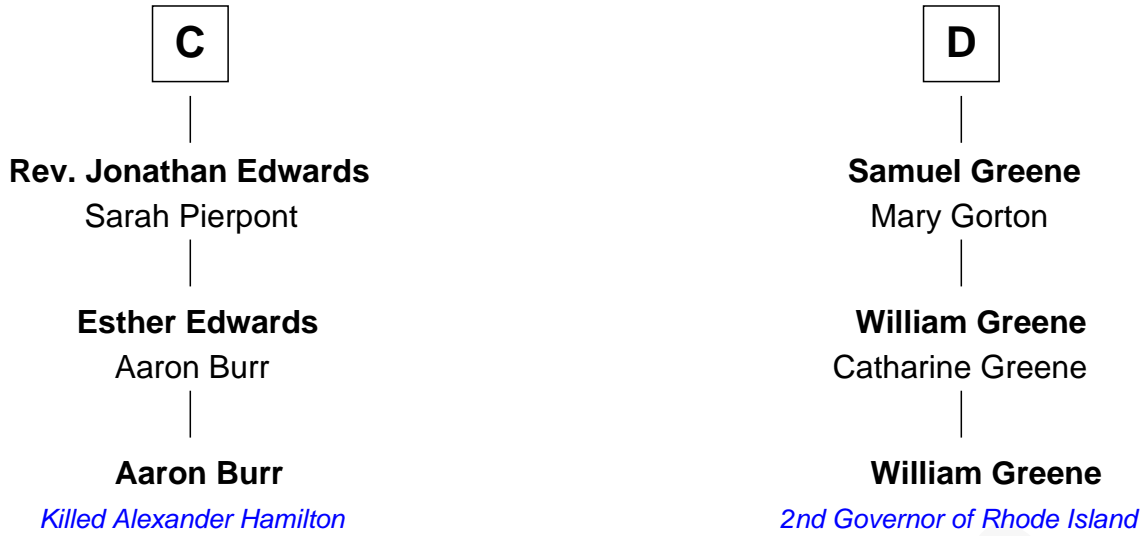

FamousKin.com Relationship Chart of

Aaron Burr

Killed Alexander Hamilton

19th cousin of

William Greene

2nd Governor of Rhode Island

Maud de St. Hilary

*with husband
Roger de Clare*

Margaret de Somery
Ralph Basset

Sir Humphrey de Beauchamp
Sibyl Oliver

Ralph Basset
Hawise - - - - -

Sir John Beauchamp
Joan - - - - -

Margaret Basset
Edmund de Stafford

Sir John Beauchamp
Margaret Whalesburgh

Ralph de Stafford
Katherine de Hastang

Elizabeth Beauchamp
William Fortescue

Margaret Stafford
Sir John Stafford

A

B

FamousKin.com