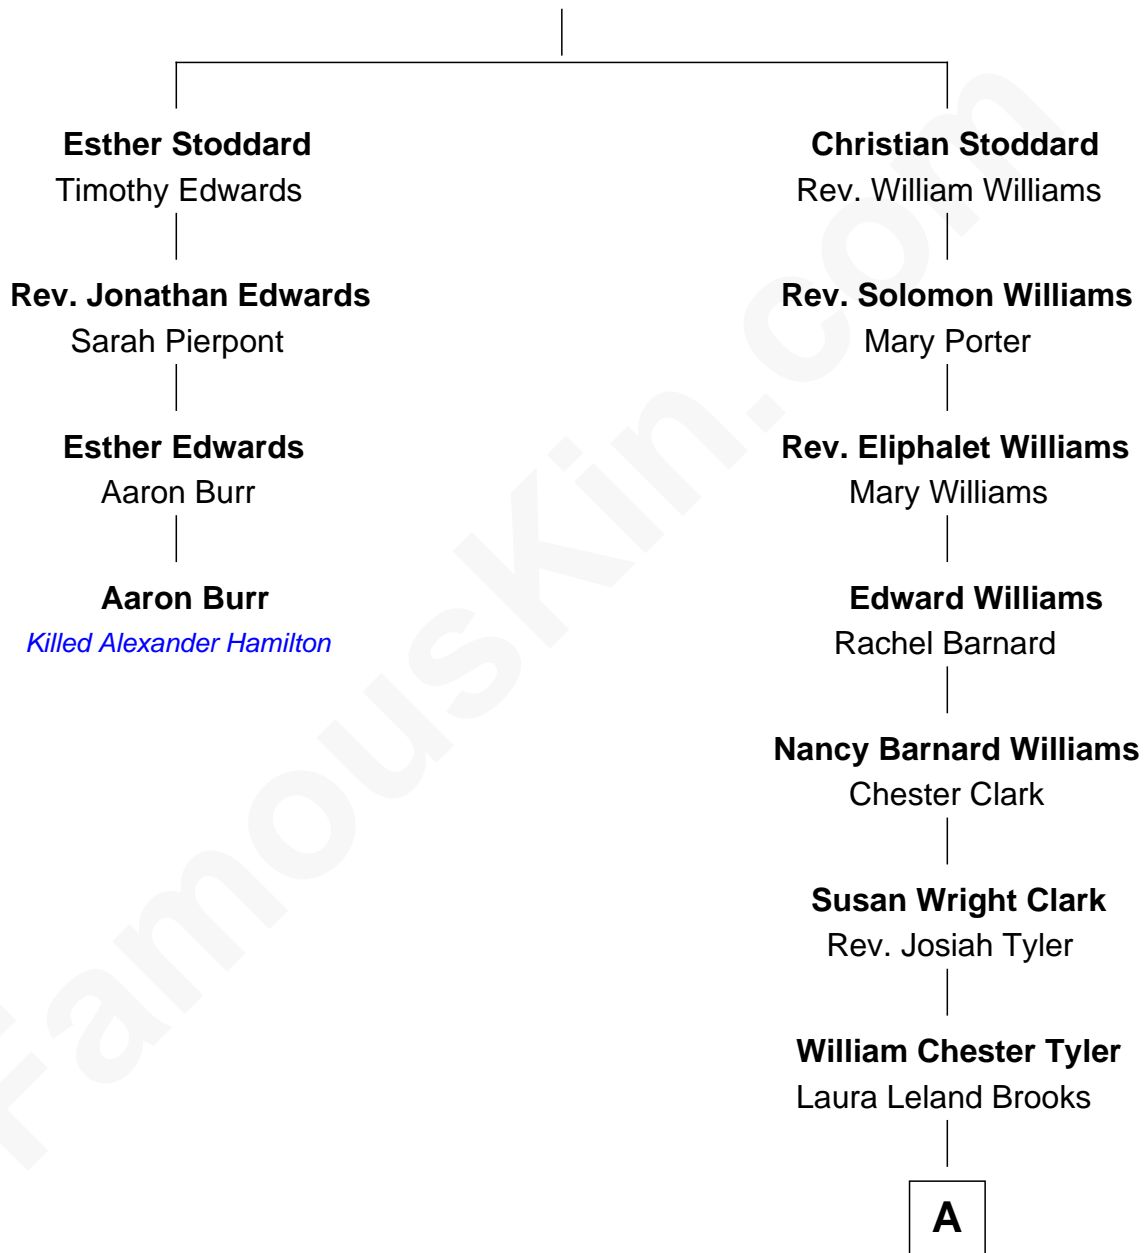

FamousKin.com Relationship Chart of

Aaron Burr

Killed Alexander Hamilton

3rd cousin 7 times removed of

Kate Upton

Sports Illustrated Swimsuit Cover Model

Rev. Solomon Stoddard

Esther Warham

A

—
Margaret Hastings Tyler

Charles Henry Vial

—
Elizabeth Brooks Vial

Stephen Edward Upton

—
Jefferson Matthew Upton

Shelley Fawn Davis

—
Kate Upton

Model and Actress