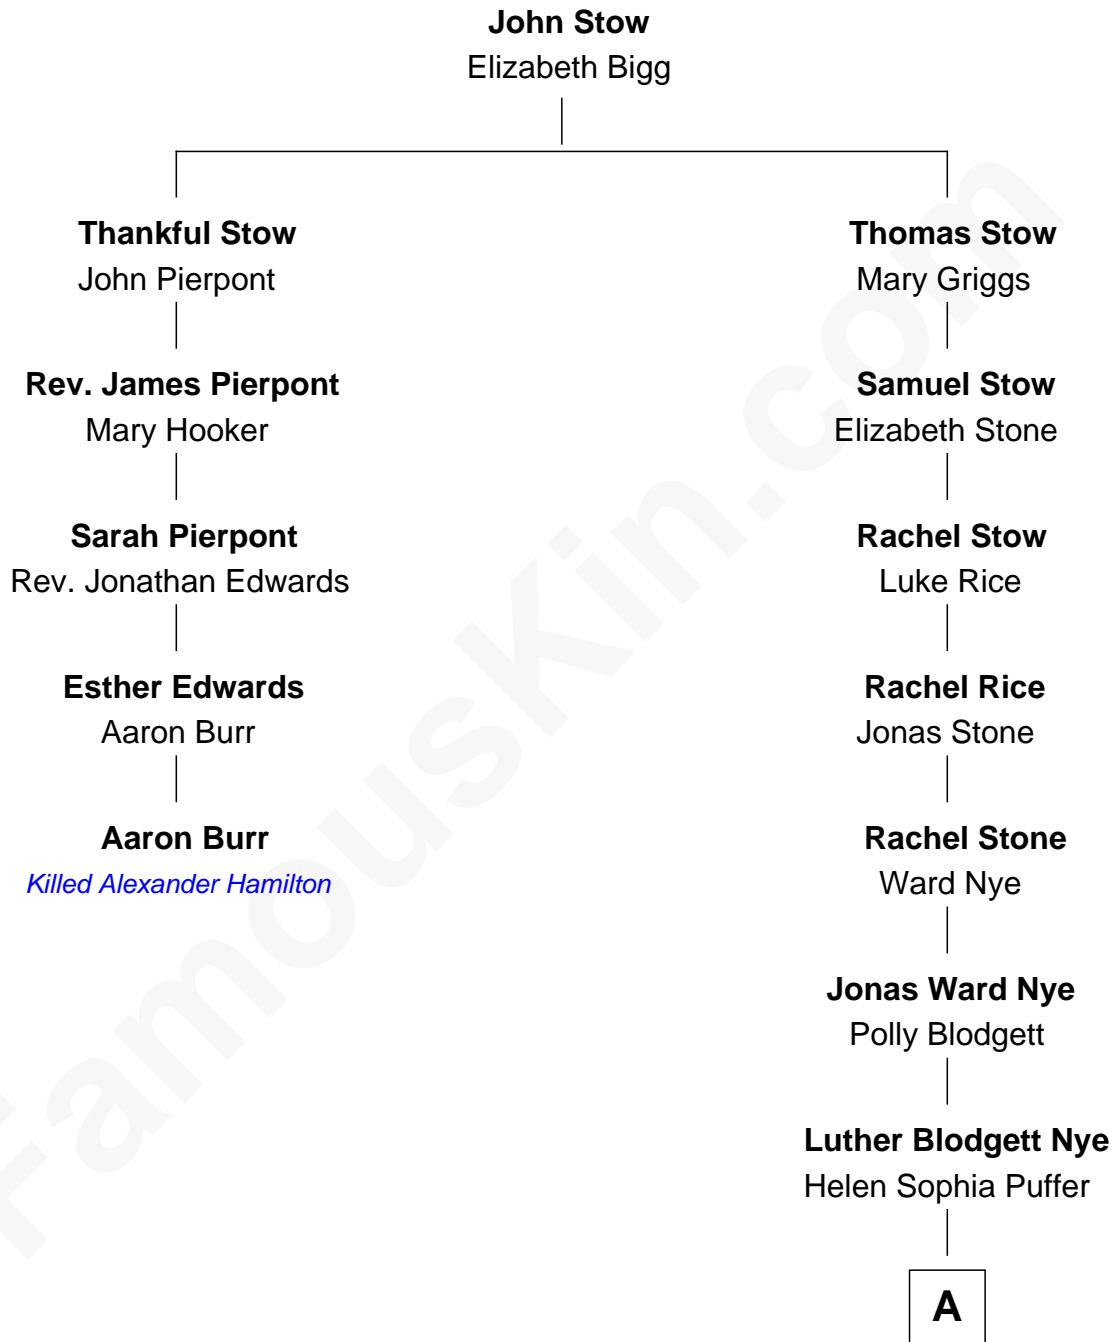

# FamousKin.com Relationship Chart of

**Aaron Burr**

*Killed Alexander Hamilton*

4th cousin 5 times removed of

**Bill Nye**

*TV's The Science Guy*

**A**

—  
**Luther Bertram Nye**  
Minnie Wheatley Farr

—  
**Edwin Darby Nye**  
Dr. Jacqueline Blanche Jenkins

—  
**Bill Nye**  
*TV's The Science Guy*

FamousKin.com