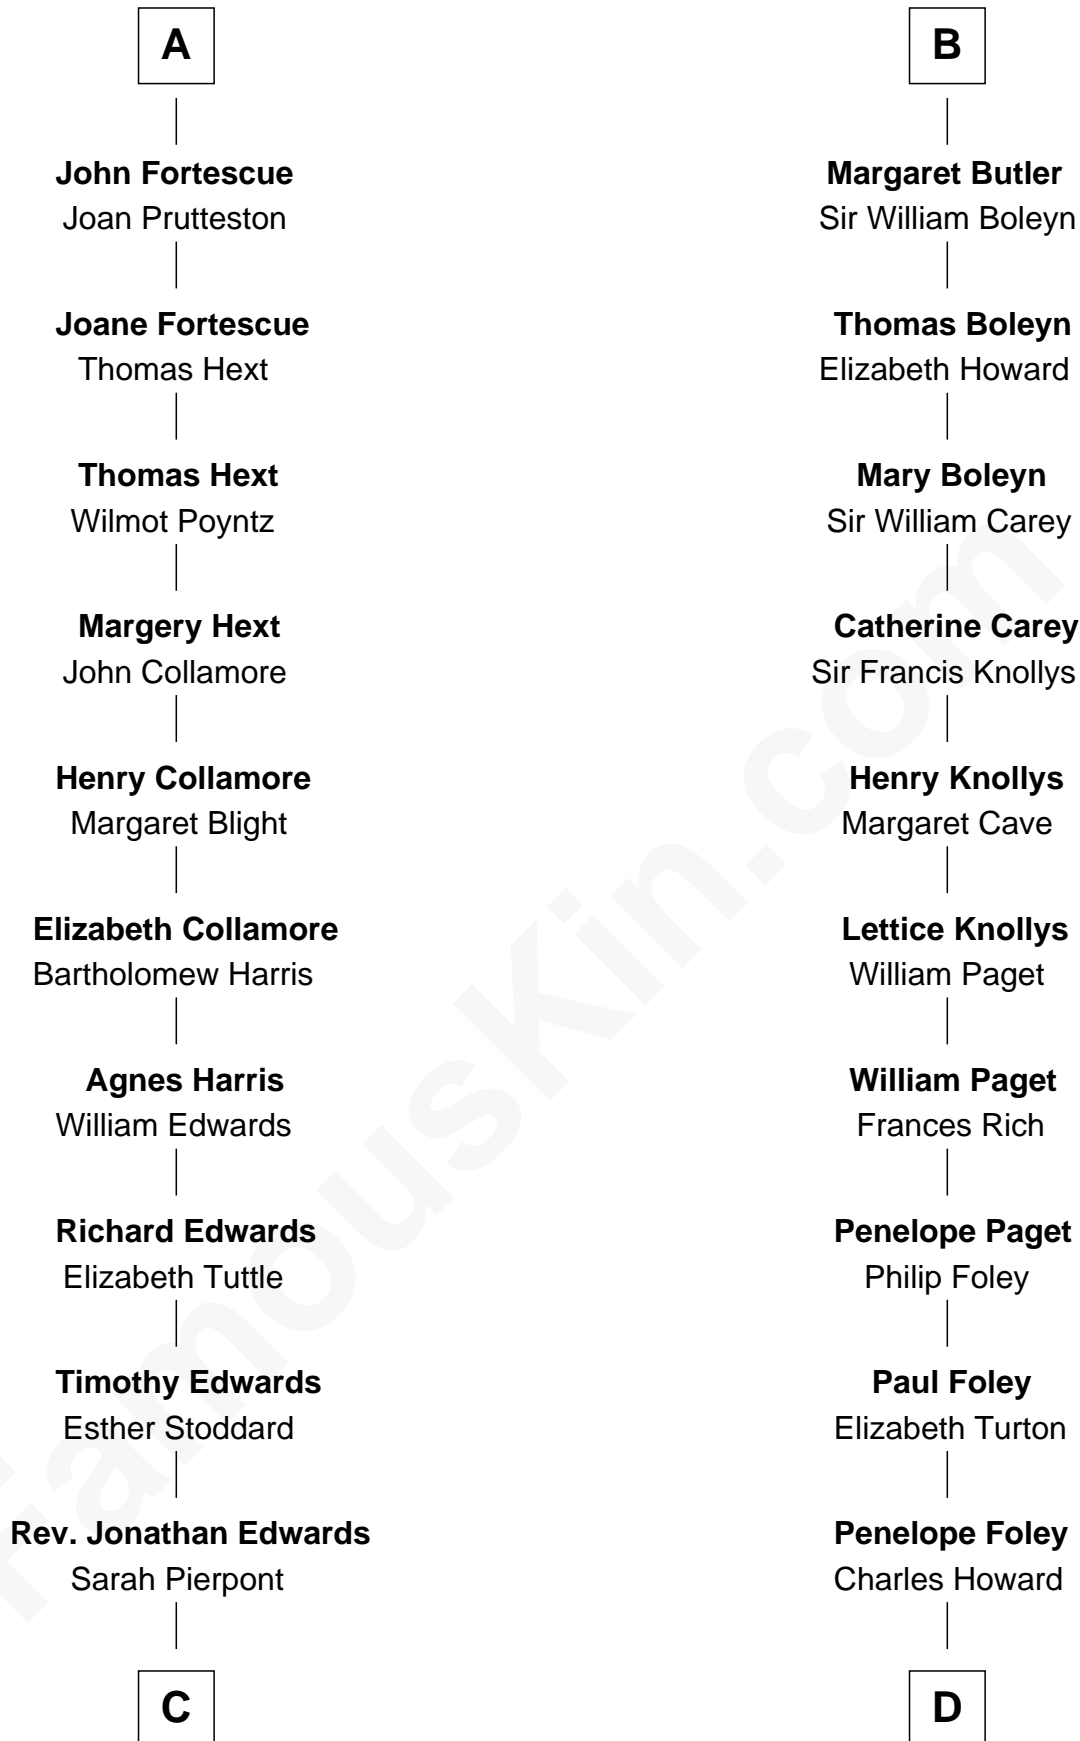

FamousKin.com Relationship Chart of

Aaron Burr

Killed Alexander Hamilton

18th cousin 1 time removed of

Charles Darwin

Theory of Evolution

Sir Geoffrey FitzPiers

Aveline de Clare

FamousKin.com