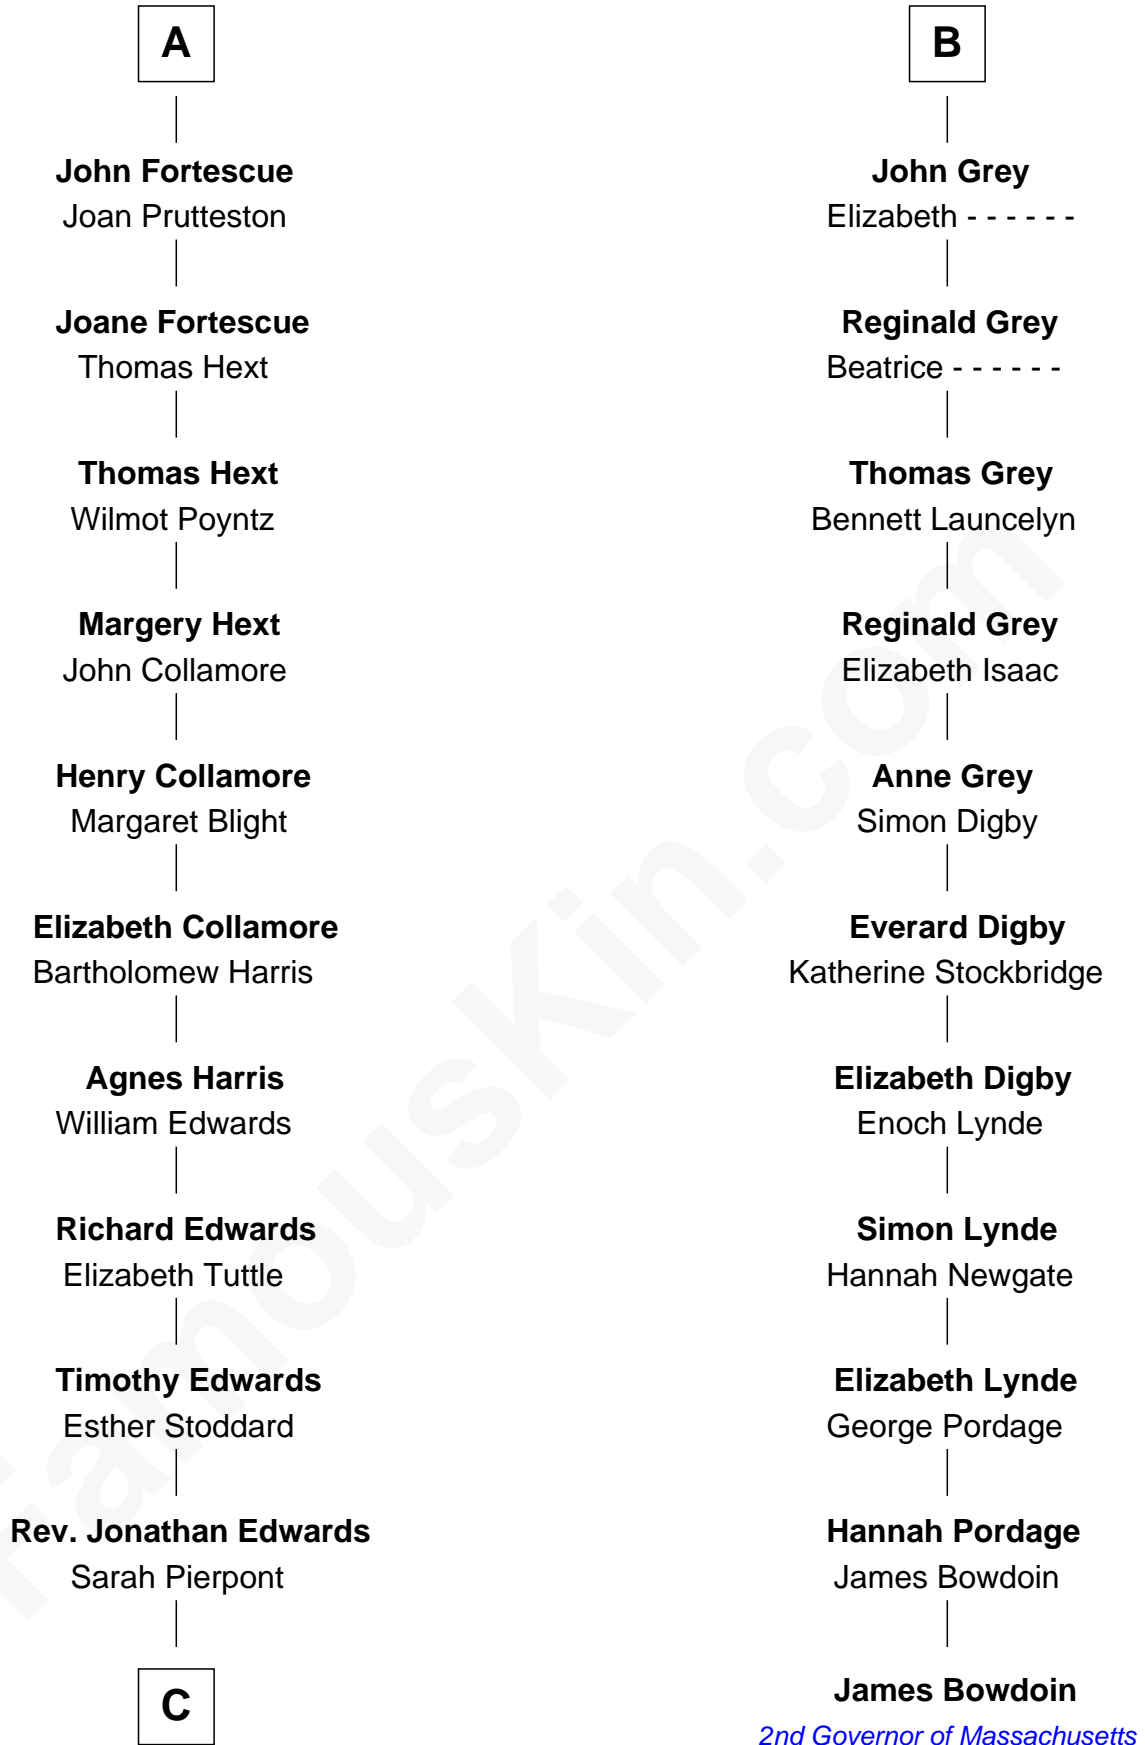

FamousKin.com Relationship Chart of

Aaron Burr

Killed Alexander Hamilton

17th cousin 1 time removed of

James Bowdoin

2nd Governor of Massachusetts

C

—
Esther Edwards

Aaron Burr

—
Aaron Burr

Killed Alexander Hamilton

FamousKin.com