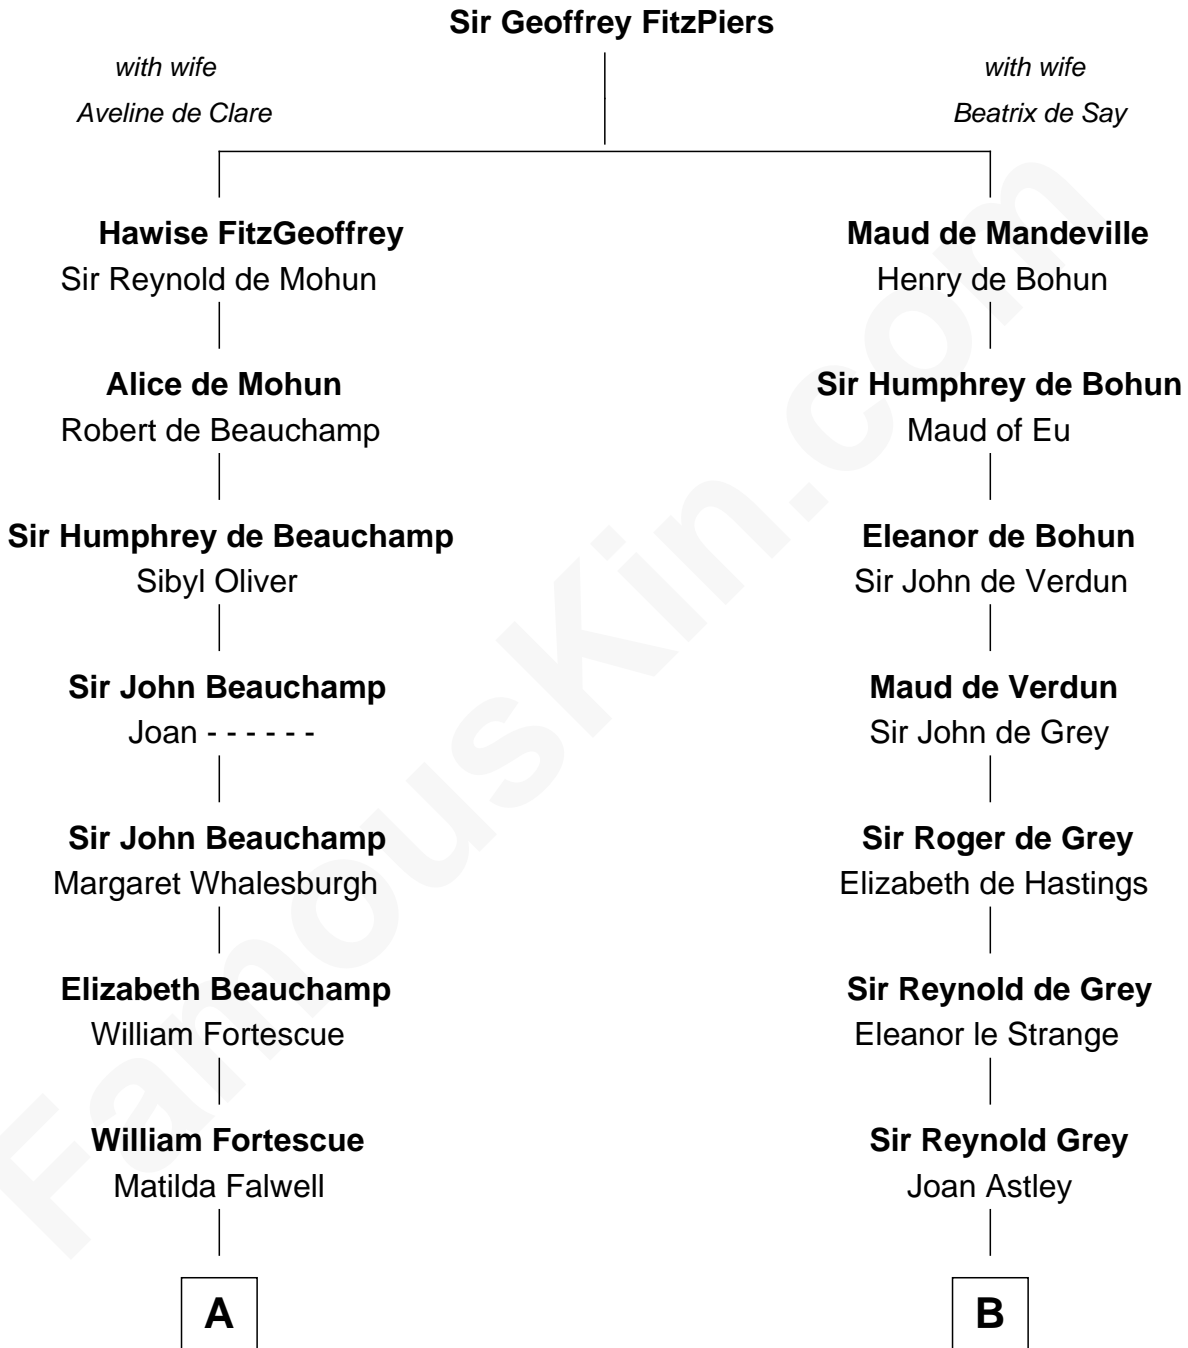

FamousKin.com Relationship Chart of

Aaron Burr

Killed Alexander Hamilton

17th cousin 1 time removed of

James Bowdoin

2nd Governor of Massachusetts

C

—
Esther Edwards

Aaron Burr

—
Aaron Burr

Killed Alexander Hamilton

FamousKin.com