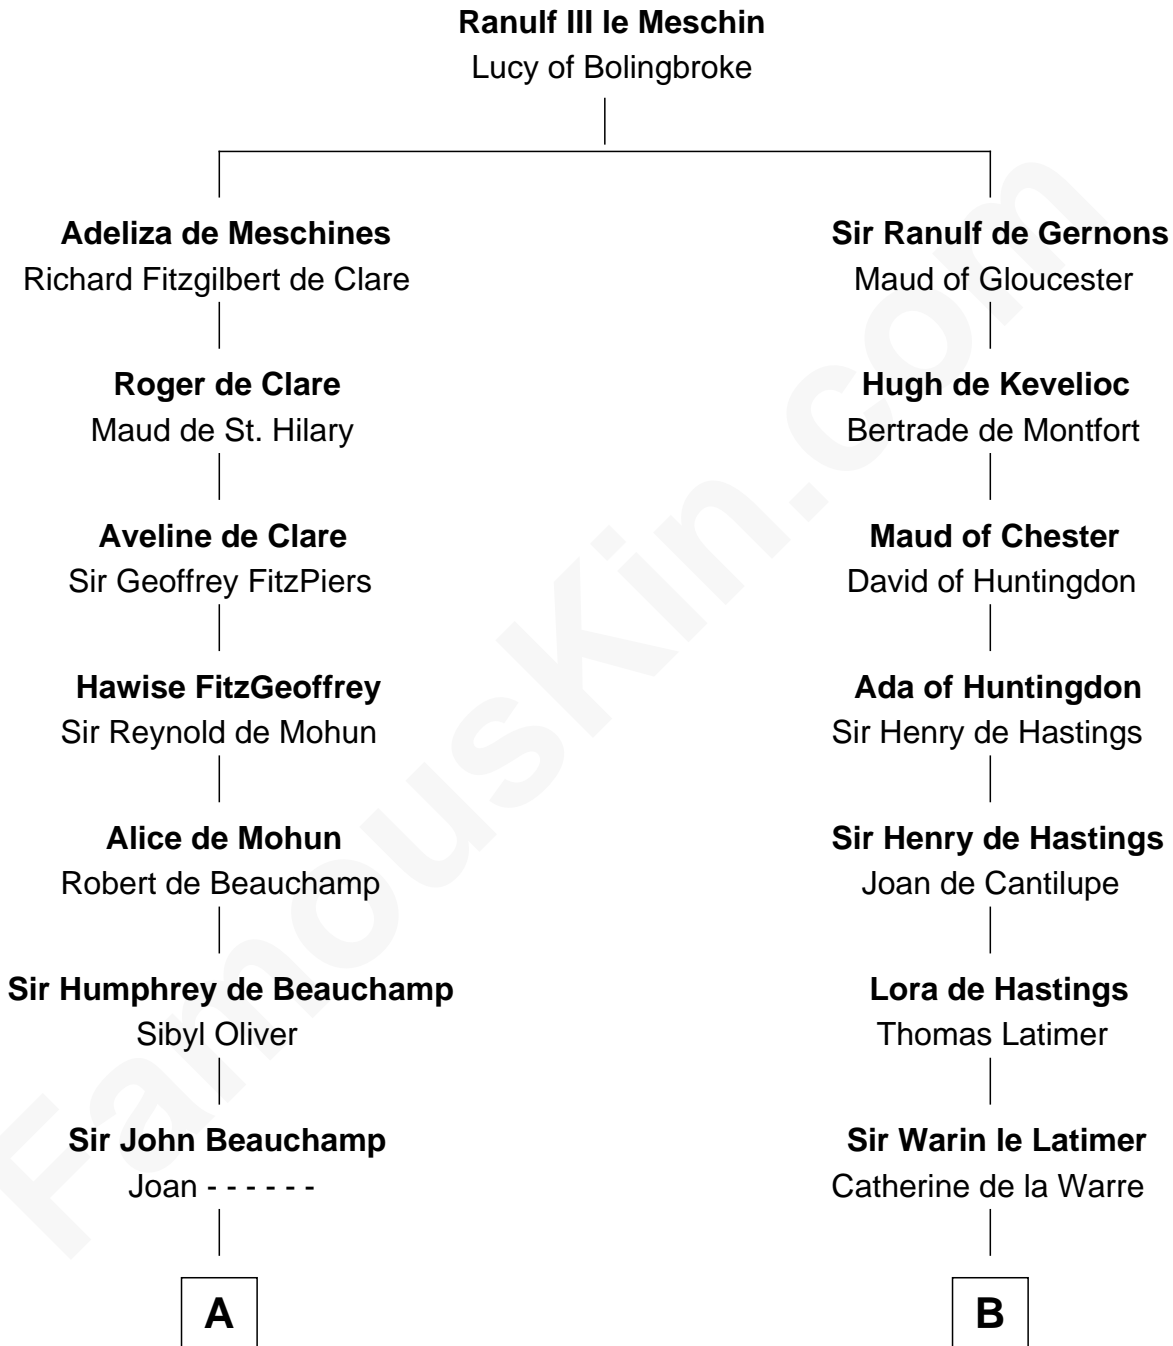

FamousKin.com Relationship Chart of

Aaron Burr

Killed Alexander Hamilton

19th cousin 2 times removed of

James Bowdoin

2nd Governor of Massachusetts

C

Richard Edwards
Elizabeth Tuttle

Timothy Edwards
Esther Stoddard

Rev. Jonathan Edwards
Sarah Pierpont

Esther Edwards
Aaron Burr

Aaron Burr
Killed Alexander Hamilton

D

Elizabeth Lynde
George Pordage

Hannah Pordage
James Bowdoin

James Bowdoin
2nd Governor of Massachusetts