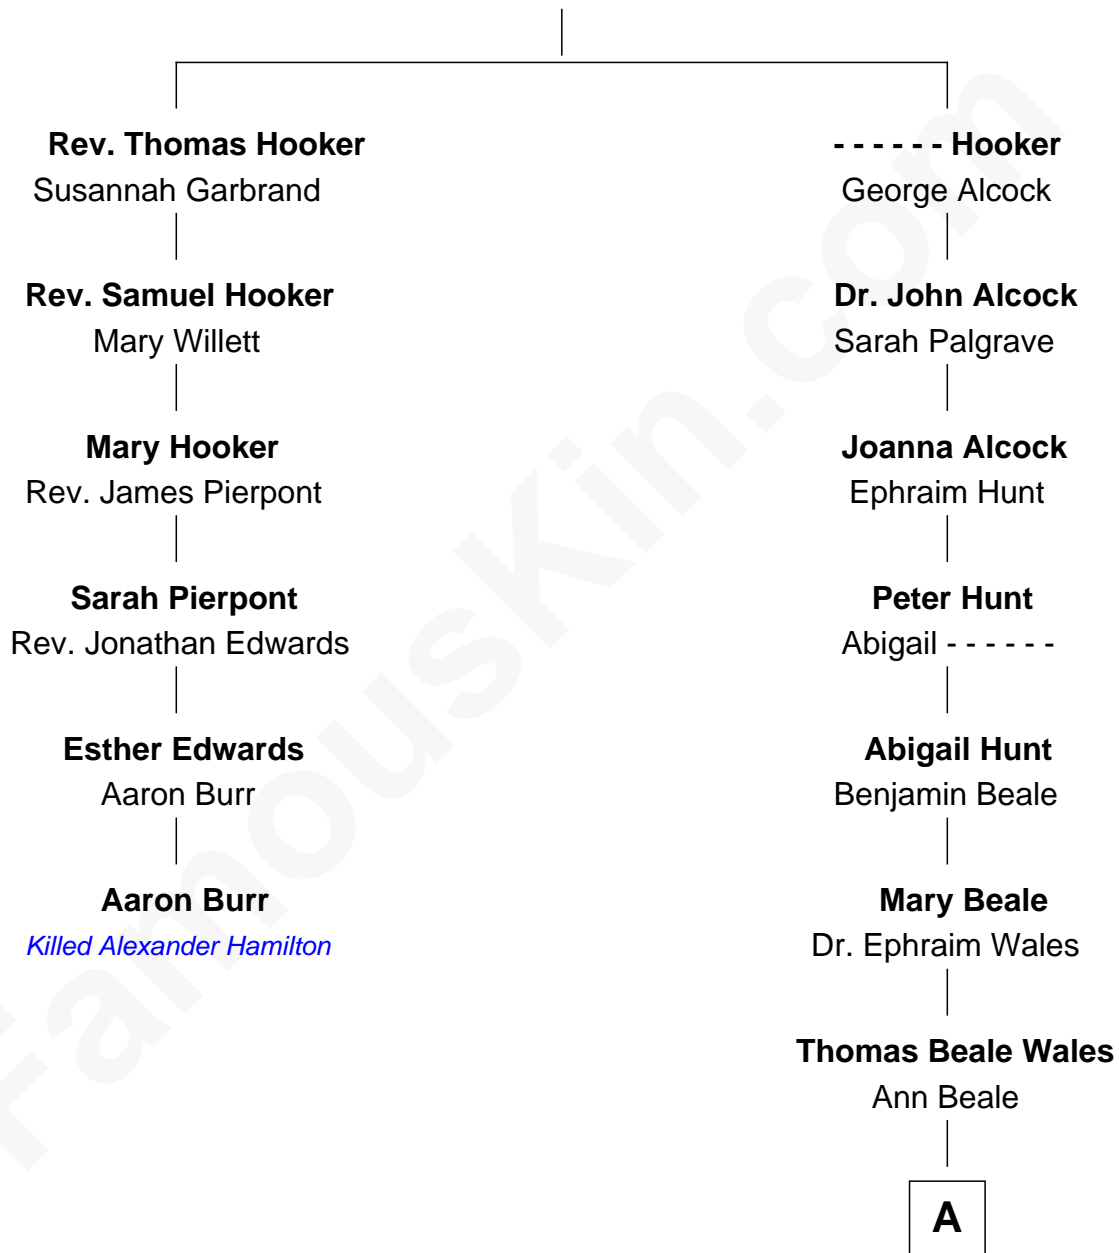

FamousKin.com Relationship Chart of

Aaron Burr

Killed Alexander Hamilton

5th cousin 7 times removed of

Paget Brewster

TV Actress

Thomas Hooker

A

Elizabeth Ware Wales
Nathaniel Henry Emmons

Ann Wales Emmons
Benjamin Brewster

Dr. George Washington Wales Brewster
Ellen Mackenzie Hodge

George Washington Wales Brewster
Joan Ryerson

Galen Brewster
Hathaway Tew