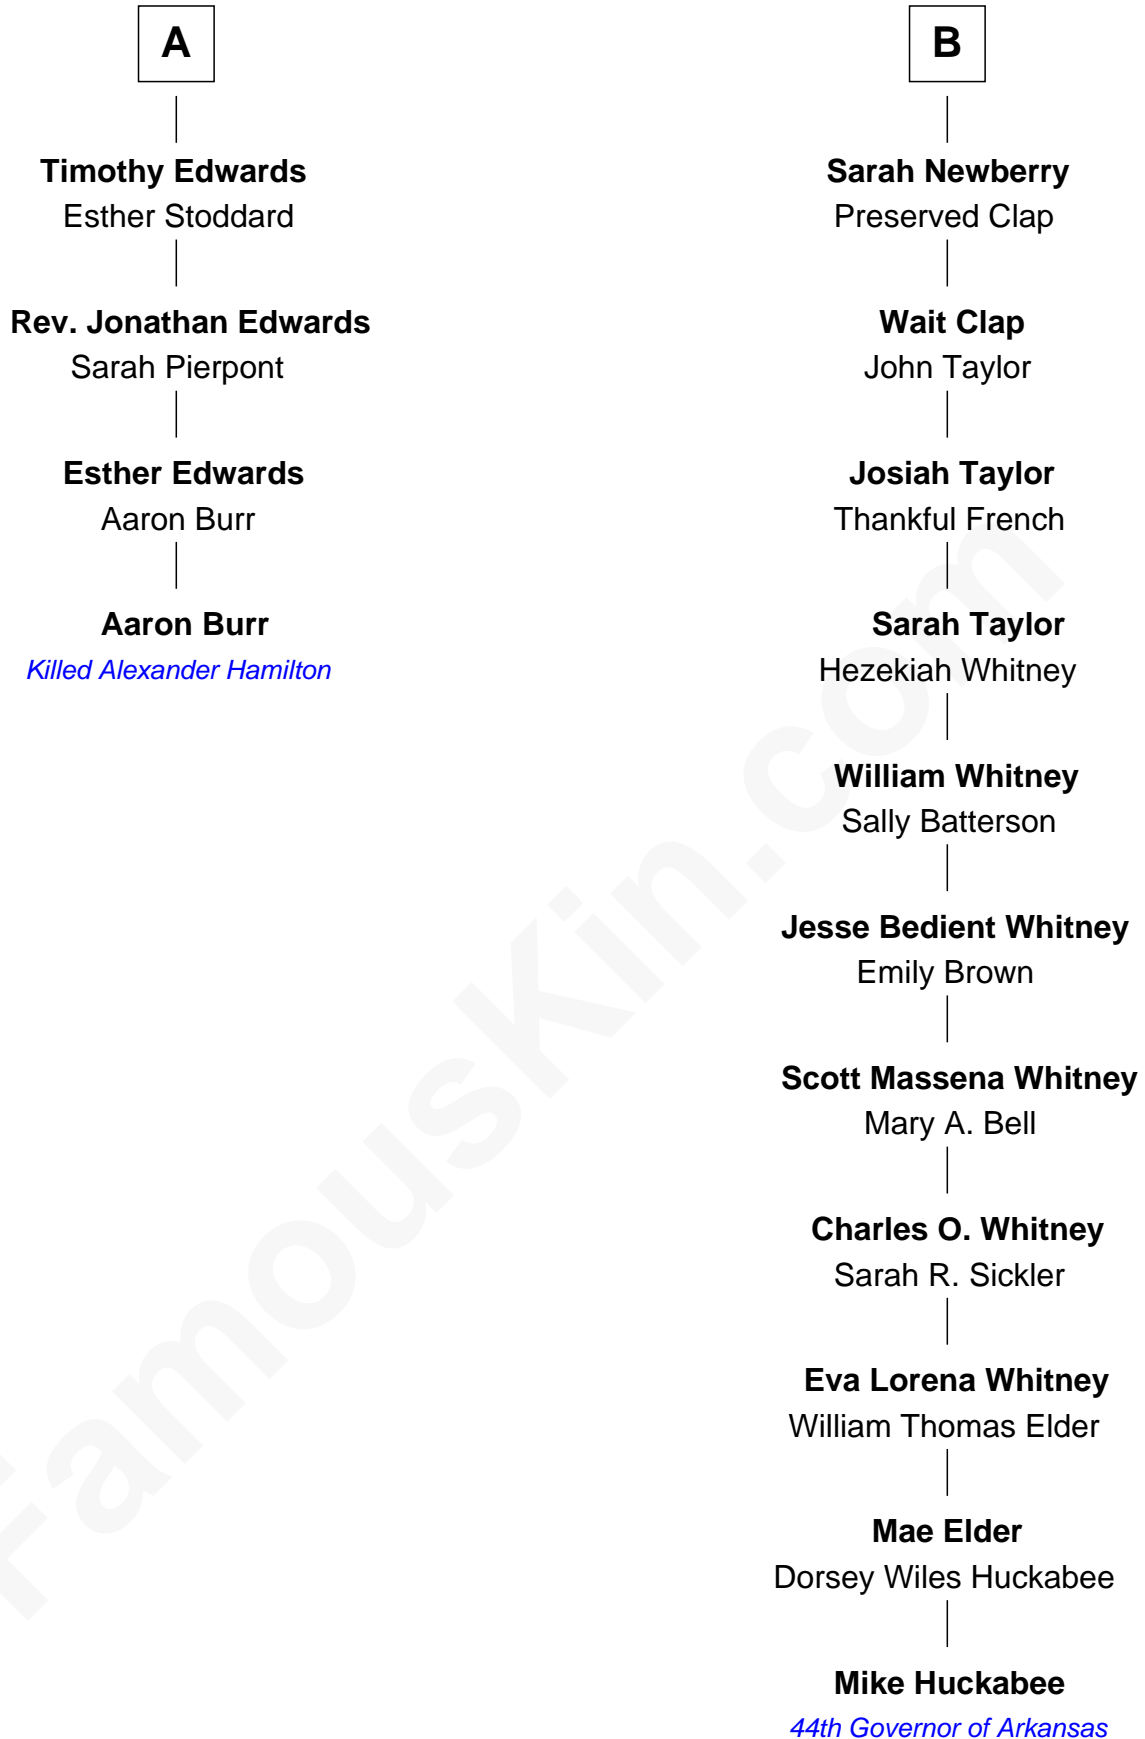

# FamousKin.com Relationship Chart of

**Aaron Burr**

*Killed Alexander Hamilton*

10th cousin 7 times removed of

**Mike Huckabee**

*44th Governor of Arkansas*

**John Fortescue**

Joan Prutteston

**Elizabeth Collamore**

Bartholomew Harris

**Agnes Harris**

William Edwards

**Richard Edwards**

Elizabeth Tuttle

**A**

**William Fortescue**

Elizabeth Champernowne

**Jane Fortescue**

John Cobleigh

**Margaret Cobleigh**

Sir Roger Giffard

**Jane Giffard**

Amyas Chichester

**Frances Chichester**

John Wyatt

**Margaret Wyatt**

Matthew Allyn

**Mary Allyn**

Benjamin Newberry

**B**

Mike Huckabee photo by [Gage Skidmore](#) (CC BY-SA 2.0)