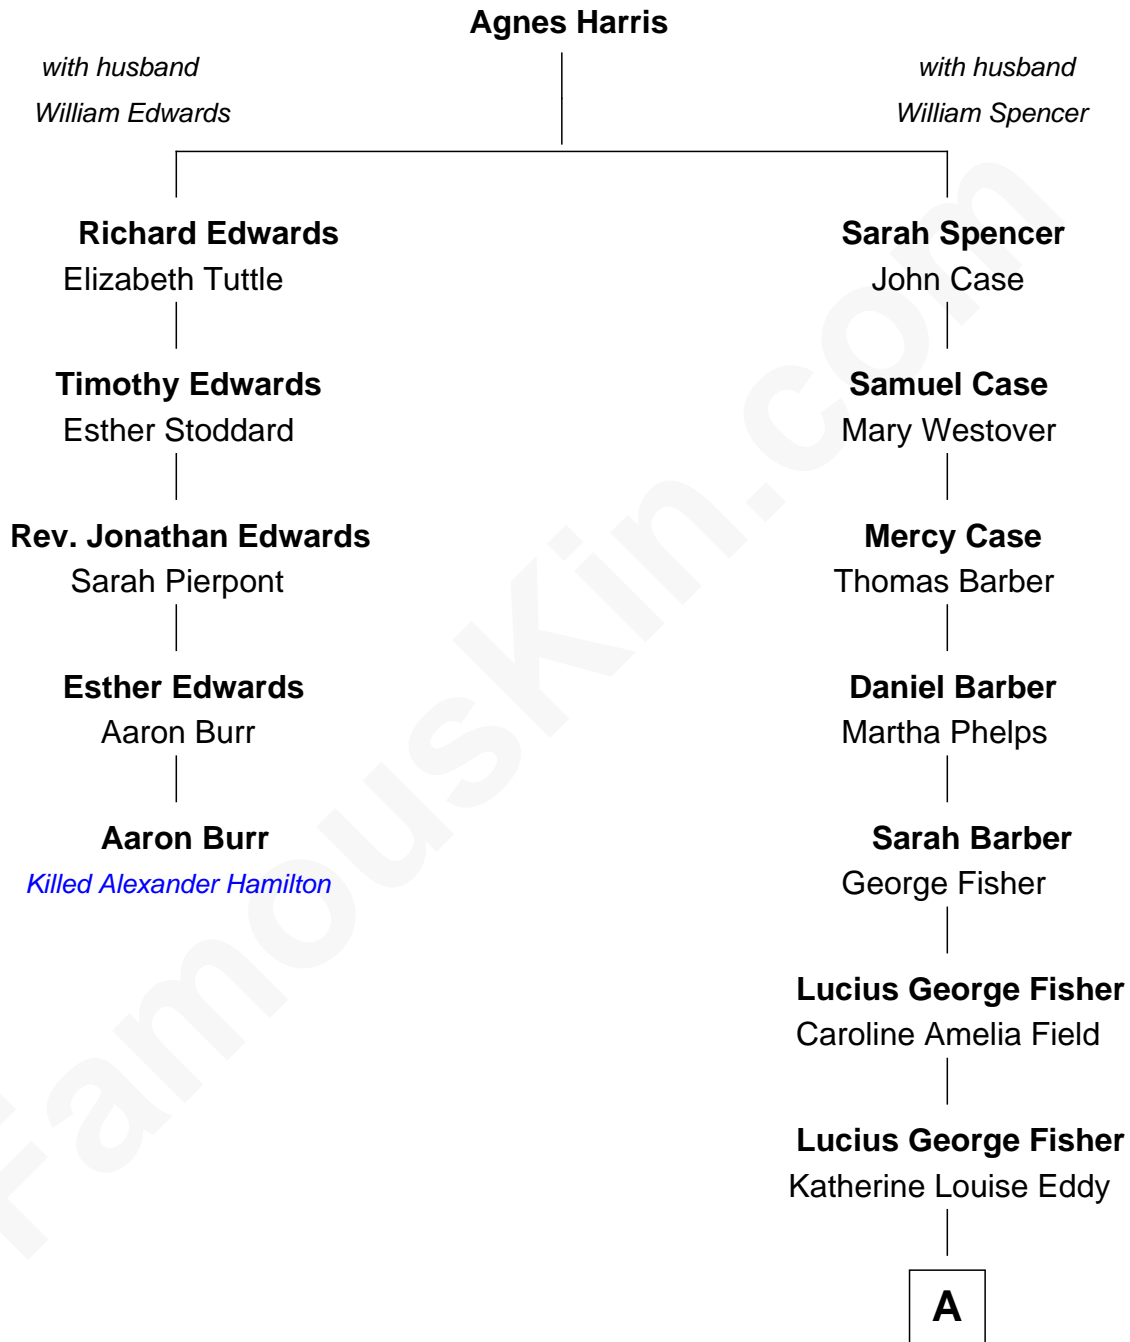

FamousKin.com Relationship Chart of

Aaron Burr

Killed Alexander Hamilton

4th cousin 6 times removed of

Jodie Foster

Movie Actress

A

Alice Eddy Fisher
Alexis Caldwell Foster

Lucius Fisher Foster
Constance Marie Robertson

Lucius Fisher Foster
Evelyn Della Almond

Jodie Foster
Movie Actress