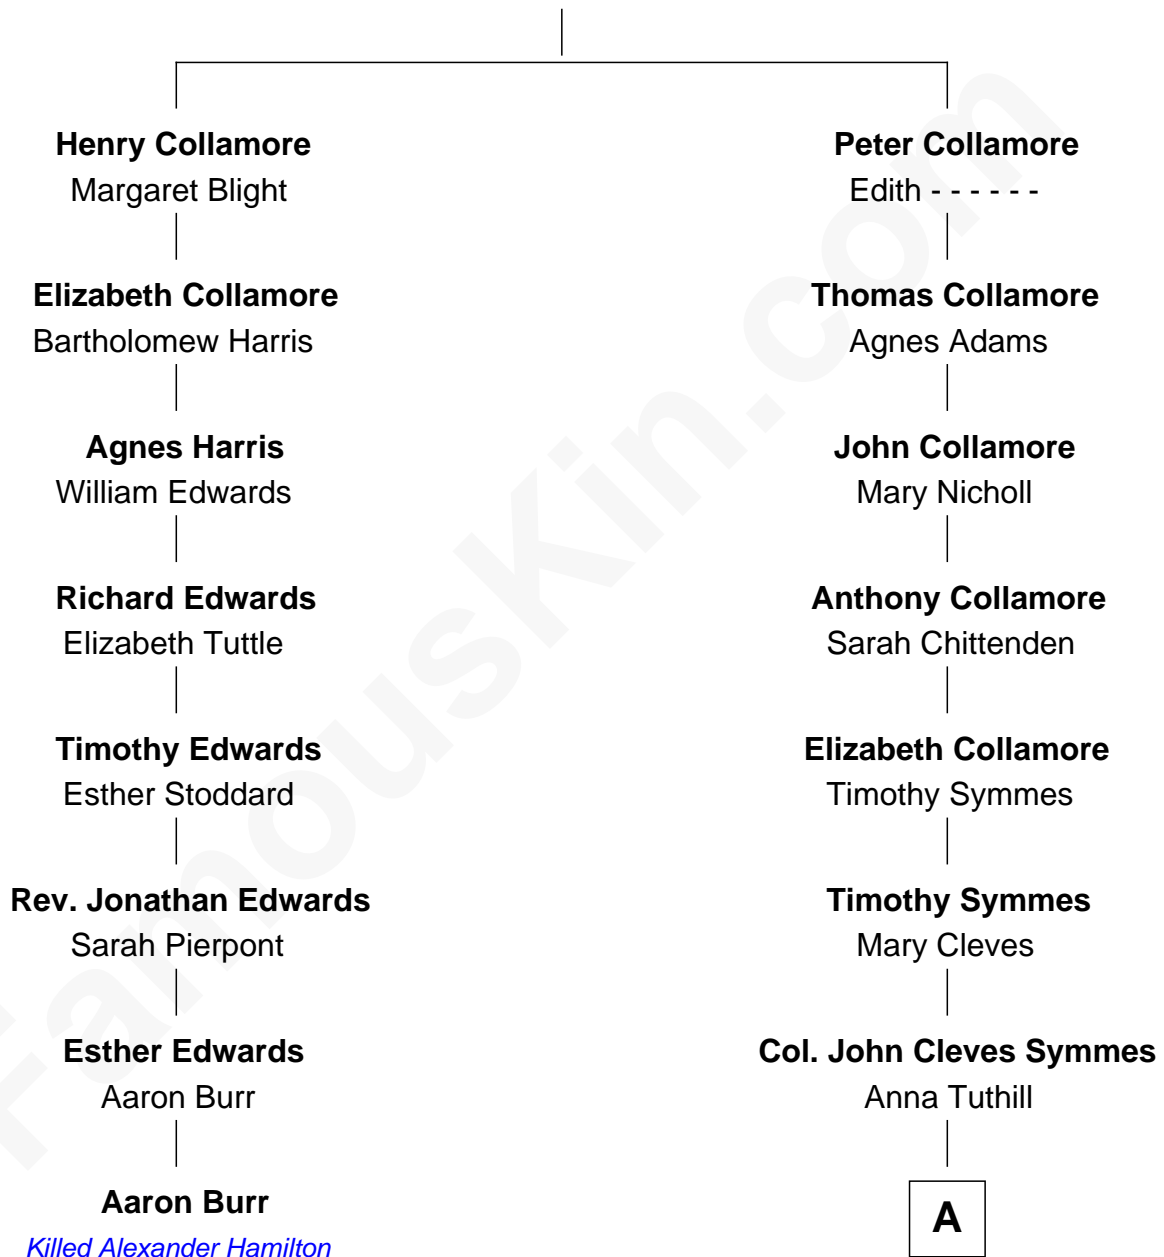

FamousKin.com Relationship Chart of

Aaron Burr

Killed Alexander Hamilton

7th cousin 2 times removed of

Benjamin Harrison

23rd U.S. President

John Collamore

Margery Hext

A

Anna Tuthill Symmes
Gen. William Henry Harrison

John Scott Harrison
Elizabeth Ramsey Irwin

Benjamin Harrison
23rd U.S. President

FamousKin.com