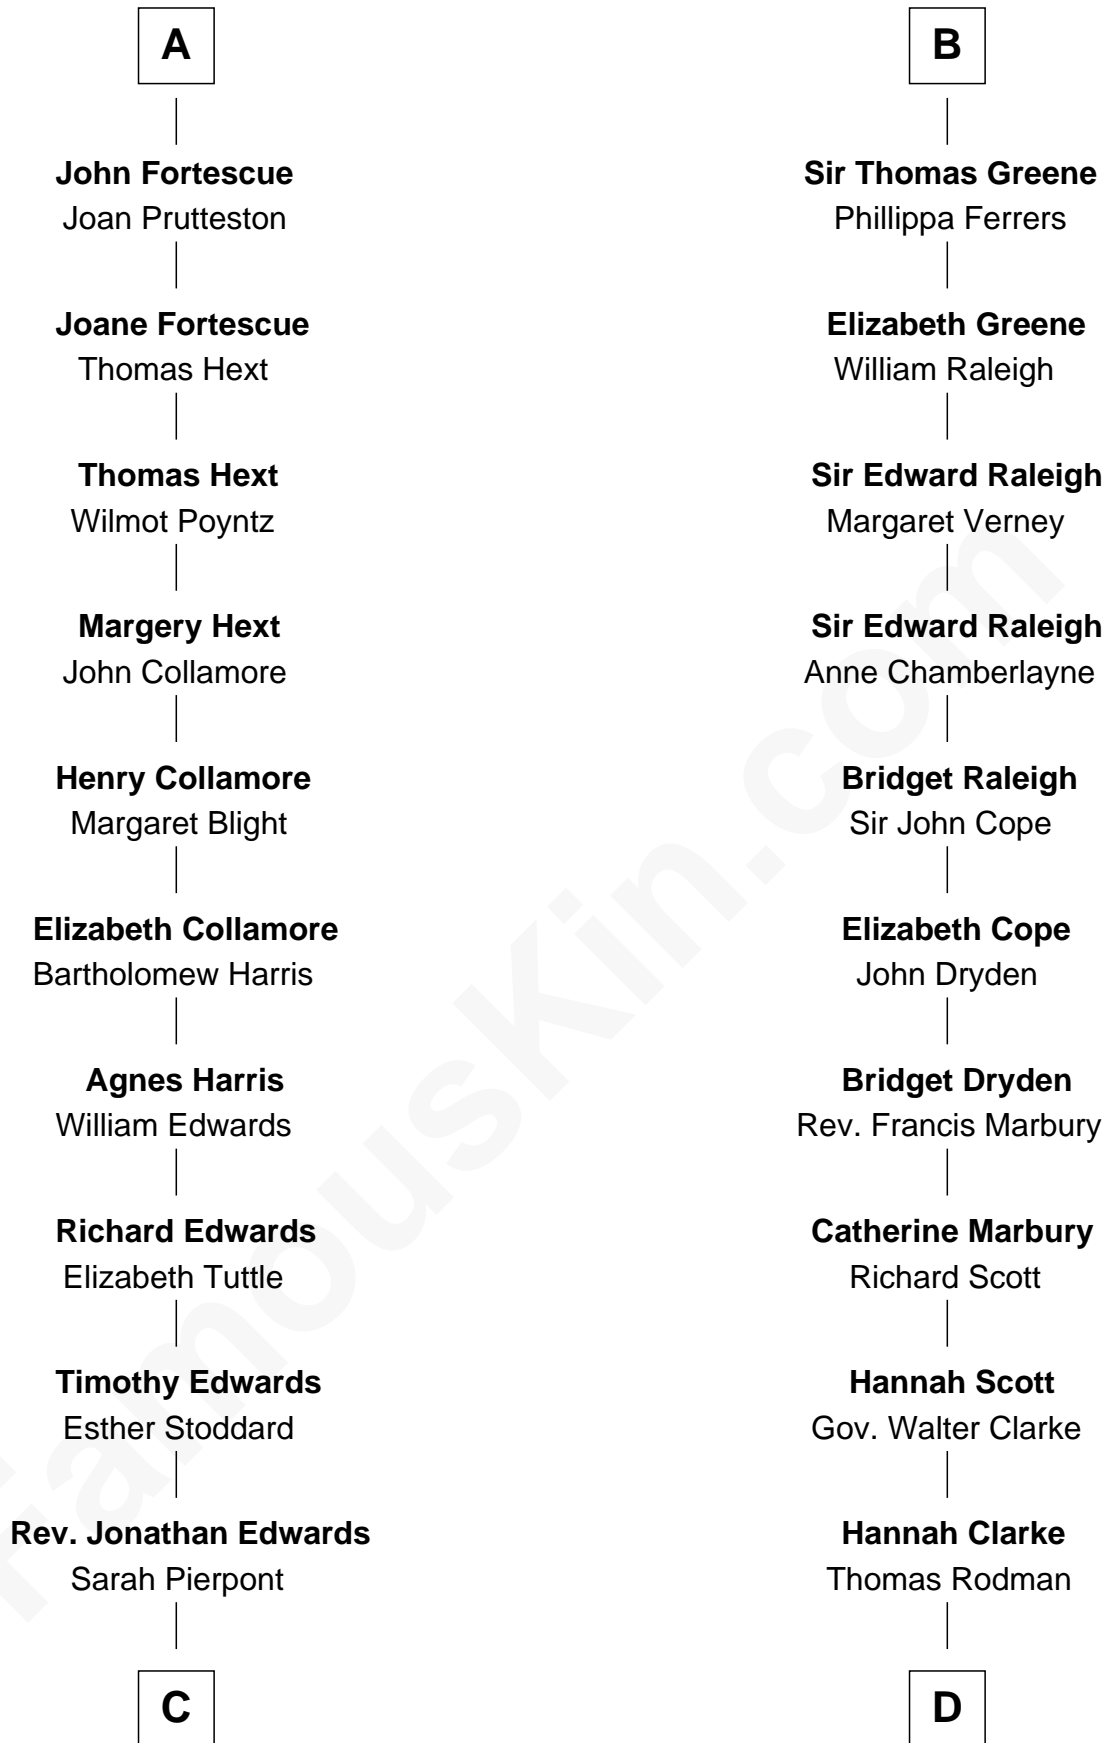

# FamousKin.com Relationship Chart of

**Aaron Burr**

*Killed Alexander Hamilton*

18th cousin 3 times removed of

**Joseph Wharton**

*Founder of the Wharton School of Business*

**C**

**Esther Edwards**

Aaron Burr

**Aaron Burr**

*Killed Alexander Hamilton*

**D**

**Samuel Rodman**

Mary Willett

**Thomas Rodman**

Mary Borden

**Hannah Rodman**

Samuel Rowland Fisher

**Deborah Fisher**

William Wharton

**Joseph Wharton**

*Founder, Wharton School of Business*