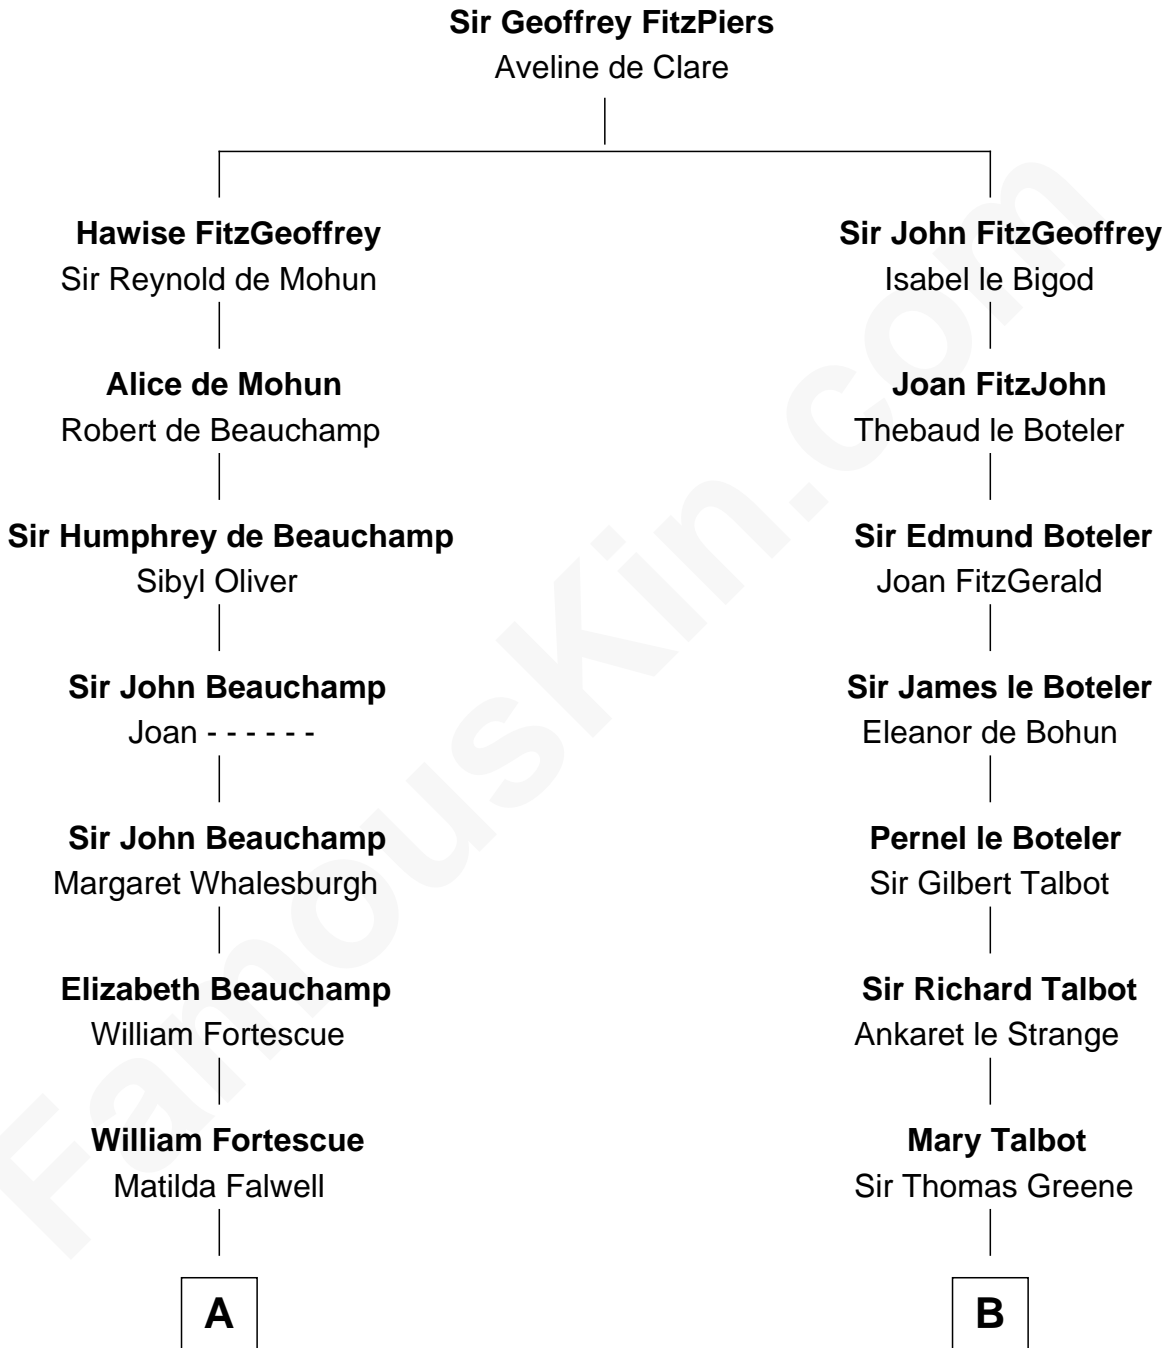

# FamousKin.com Relationship Chart of

**Aaron Burr**

*Killed Alexander Hamilton*

18th cousin 3 times removed of

**Joseph Wharton**

*Founder of the Wharton School of Business*

**C**

**Esther Edwards**

Aaron Burr

**Aaron Burr**

*Killed Alexander Hamilton*

**D**

**Samuel Rodman**

Mary Willett

**Thomas Rodman**

Mary Borden

**Hannah Rodman**

Samuel Rowland Fisher

**Deborah Fisher**

William Wharton

**Joseph Wharton**

*Founder, Wharton School of Business*