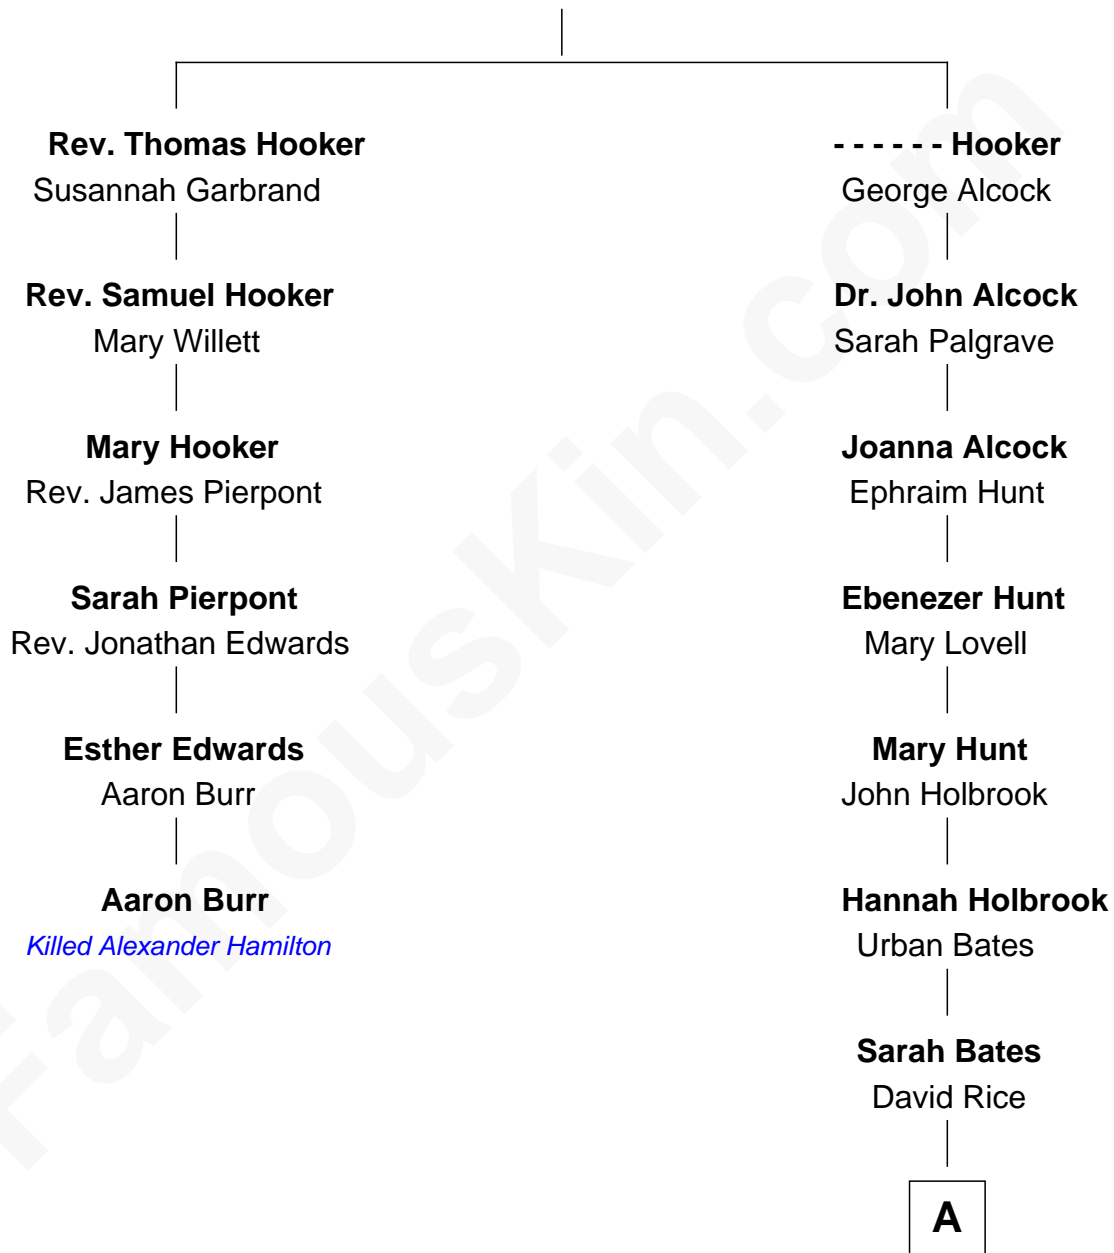

FamousKin.com Relationship Chart of

Aaron Burr

Killed Alexander Hamilton

5th cousin 3 times removed of

William Marsh Rice

Founder of Rice University

Thomas Hooker

A

—
David Rice

Patty Hall

—
William Marsh Rice

Founder of Rice University

FamousKin.com