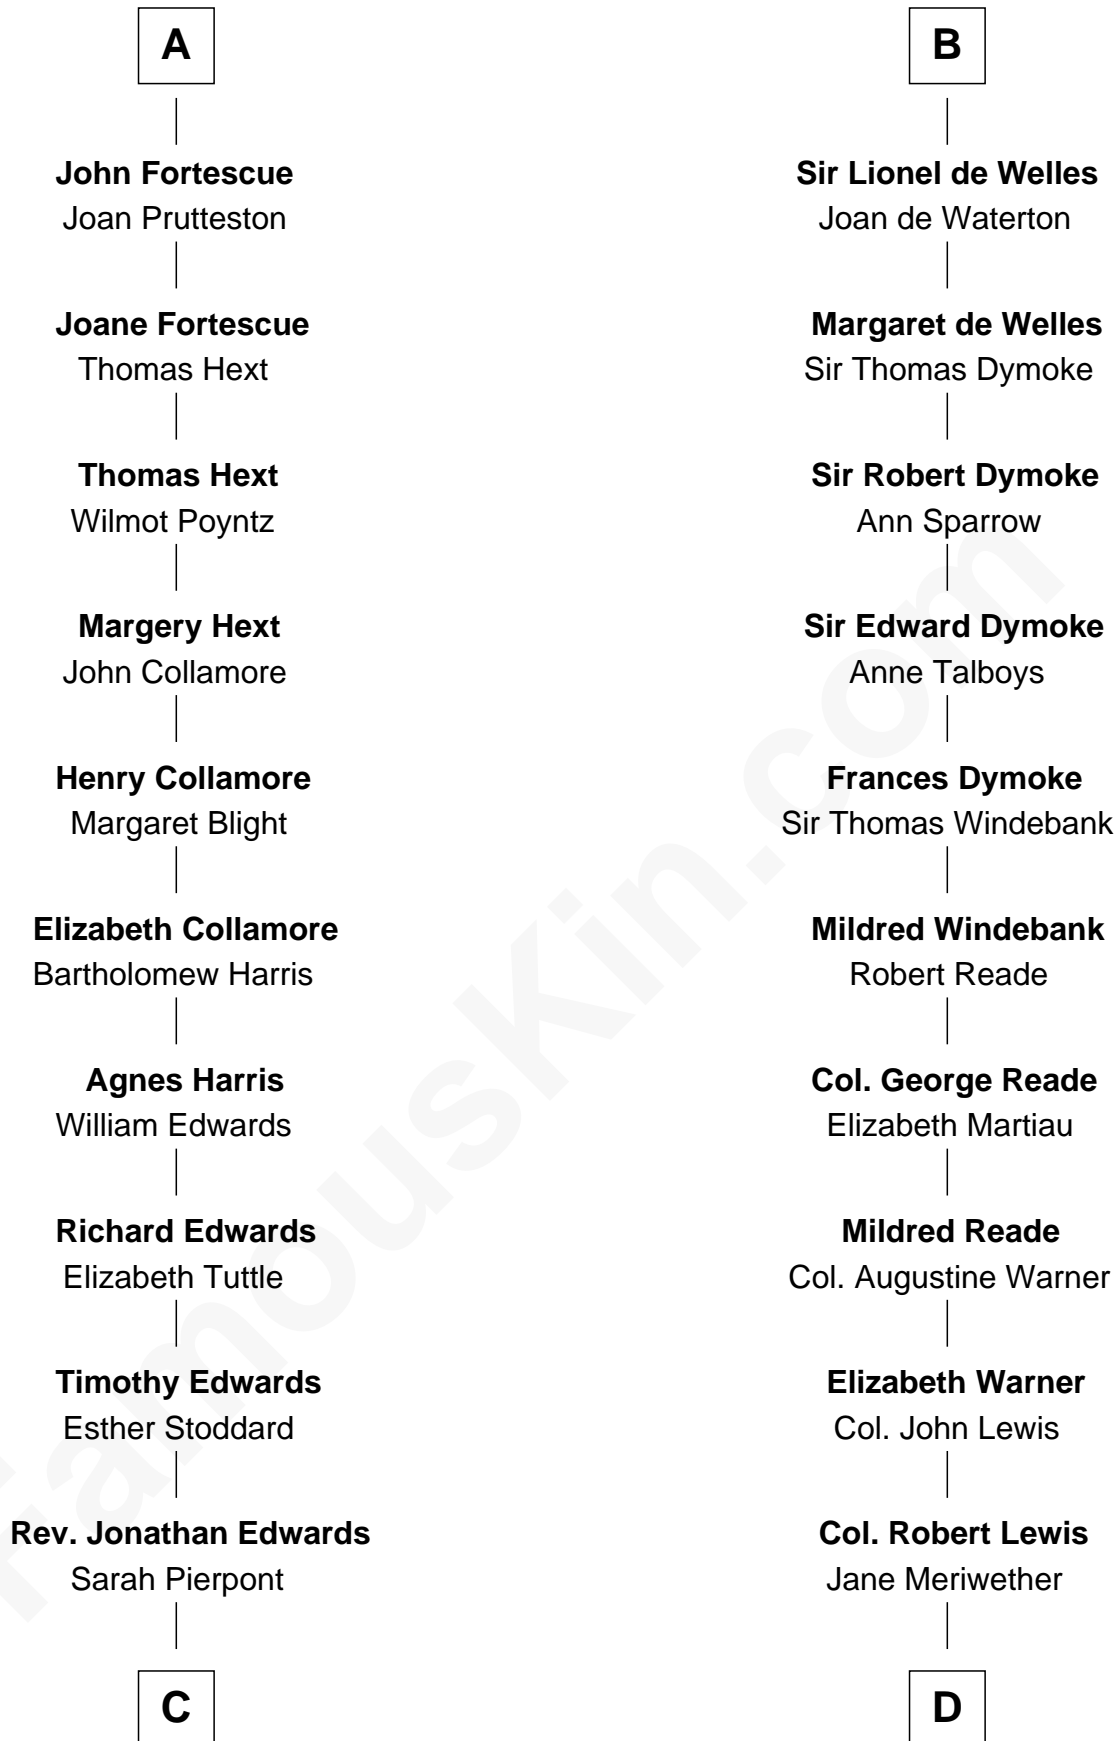

# FamousKin.com Relationship Chart of

**Aaron Burr**

*Killed Alexander Hamilton*

18th cousin of

**Meriwether Lewis**

*Lewis and Clark Expedition*

**Sir Geoffrey FitzPiers**

Aveline de Clare

**C**

**Esther Edwards**

Aaron Burr

**Aaron Burr**

*Killed Alexander Hamilton*

**D**

**William Lewis**

Lucy Meriwether

**Meriwether Lewis**

*Lewis and Clark Expedition*

FamousKin.com