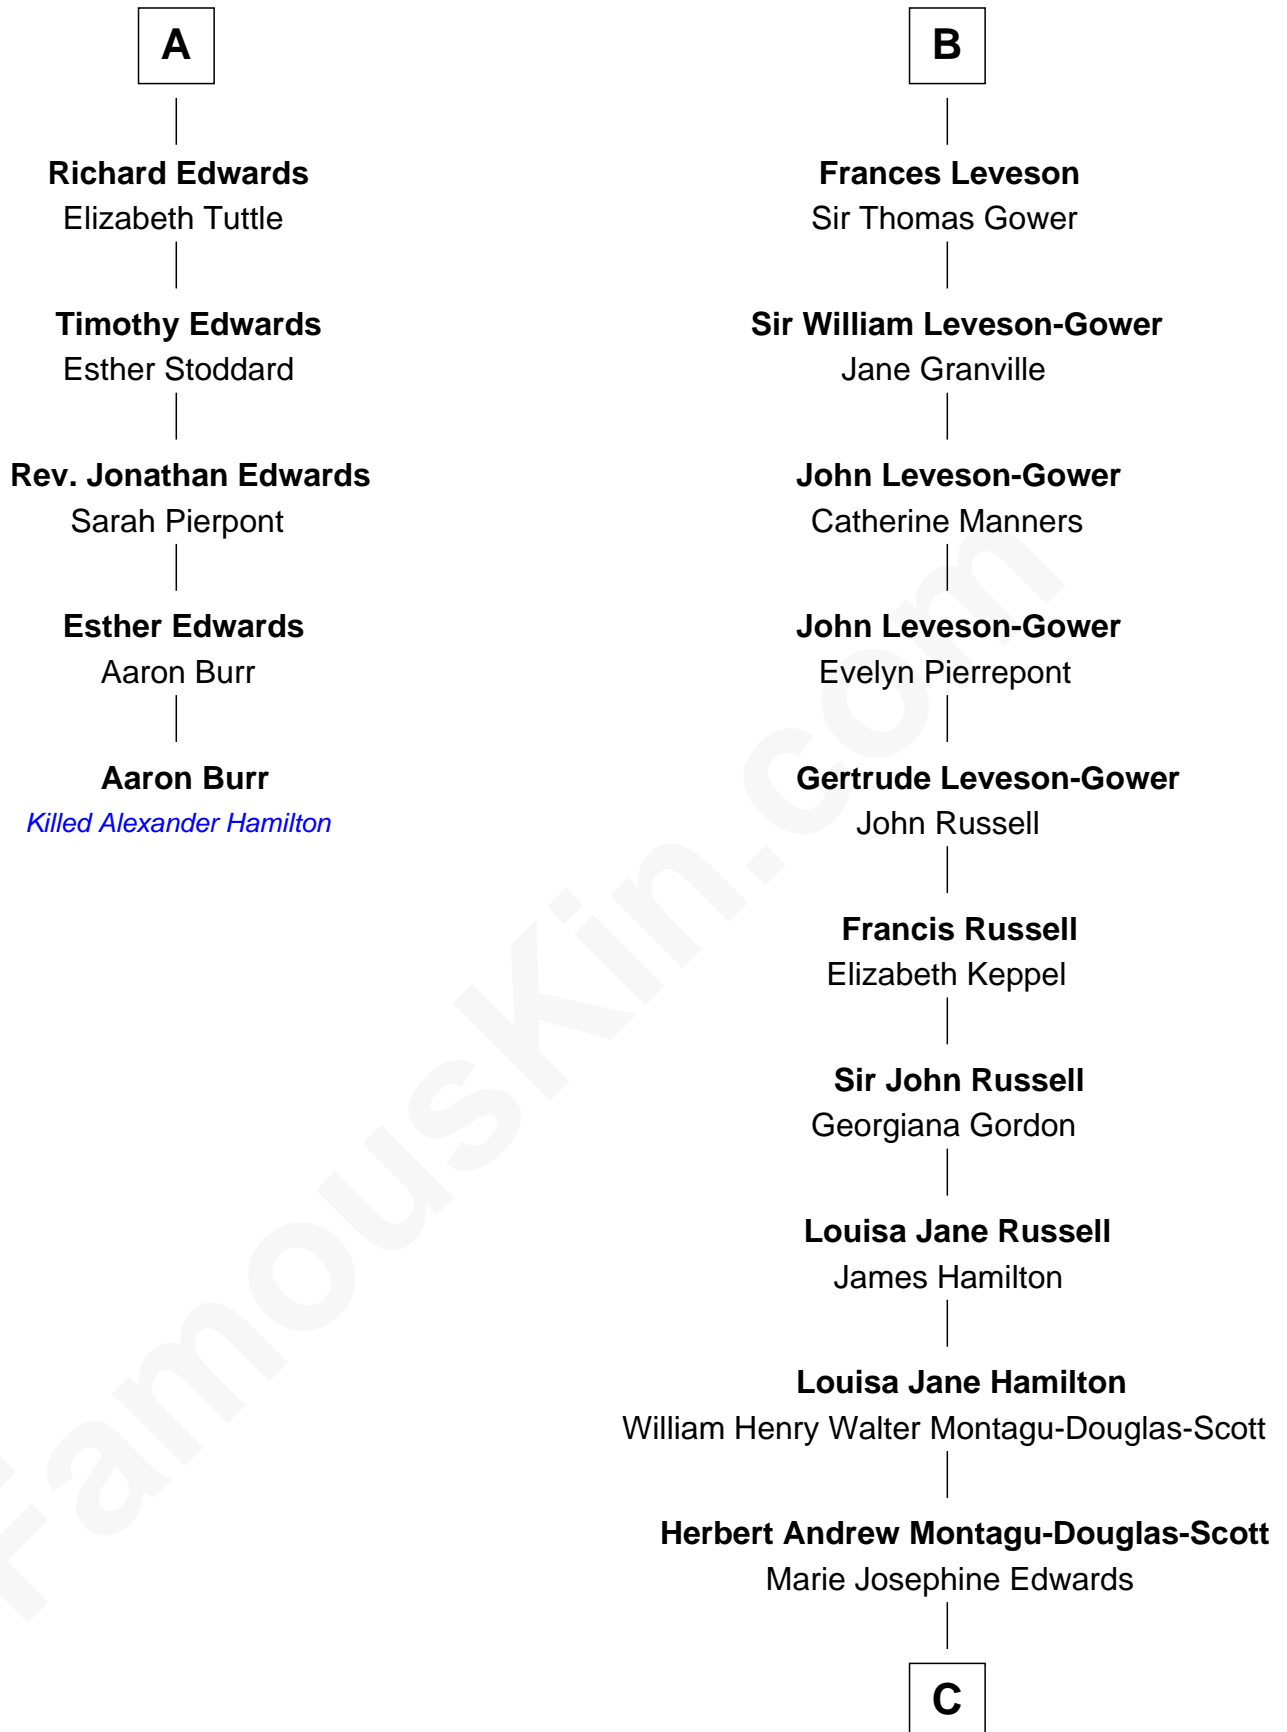

# FamousKin.com Relationship Chart of

**Aaron Burr**

*Killed Alexander Hamilton*

11th cousin 8 times removed of

**Sarah Ferguson**

*Duchess of York*

**Sir Nicholas Poyntz**

Elizabeth Mill

William Brooke

**Margaret Brooke**

Sir Thomas Sondes

**Frances Sondes**

Sir John Leveson

**B**

**C**

—  
**Marian Louisa Montagu-Douglas-Scott**