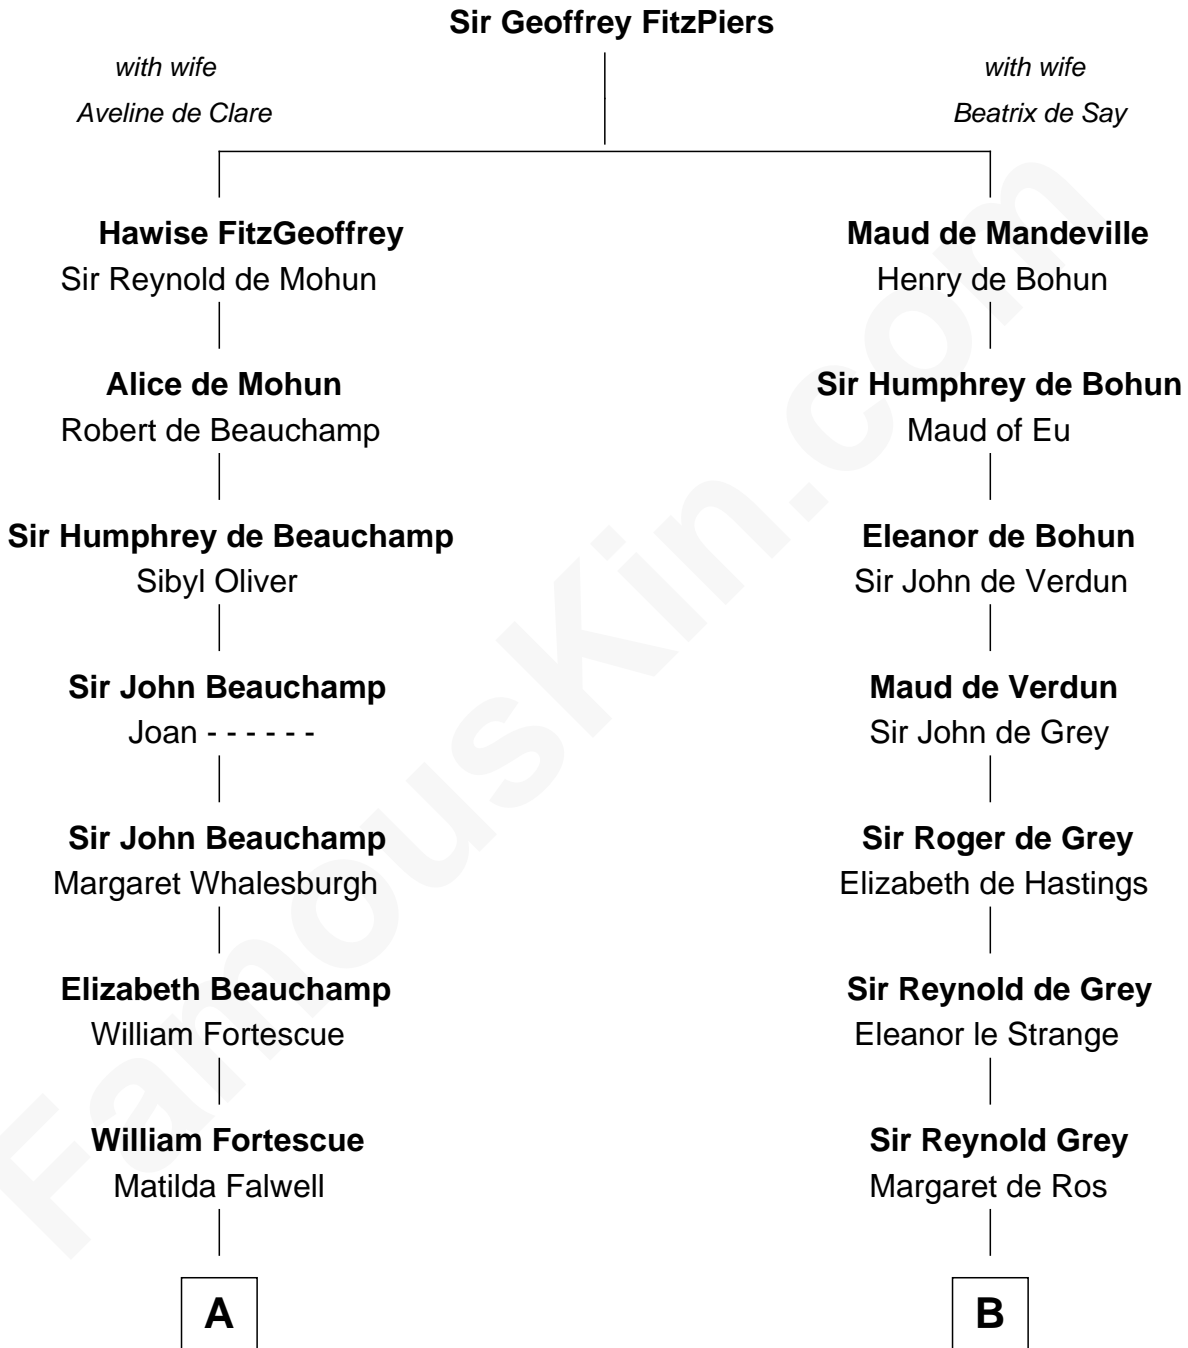

# FamousKin.com Relationship Chart of

**Aaron Burr**

*Killed Alexander Hamilton*

18th cousin of

**DeWitt Clinton**

*6th Governor of New York*

**C**

**Esther Edwards**

Aaron Burr

**Aaron Burr**

*Killed Alexander Hamilton*

**D**

**Gen. James Clinton**

Mary DeWitt

**DeWitt Clinton**

*6th Governor of New York*