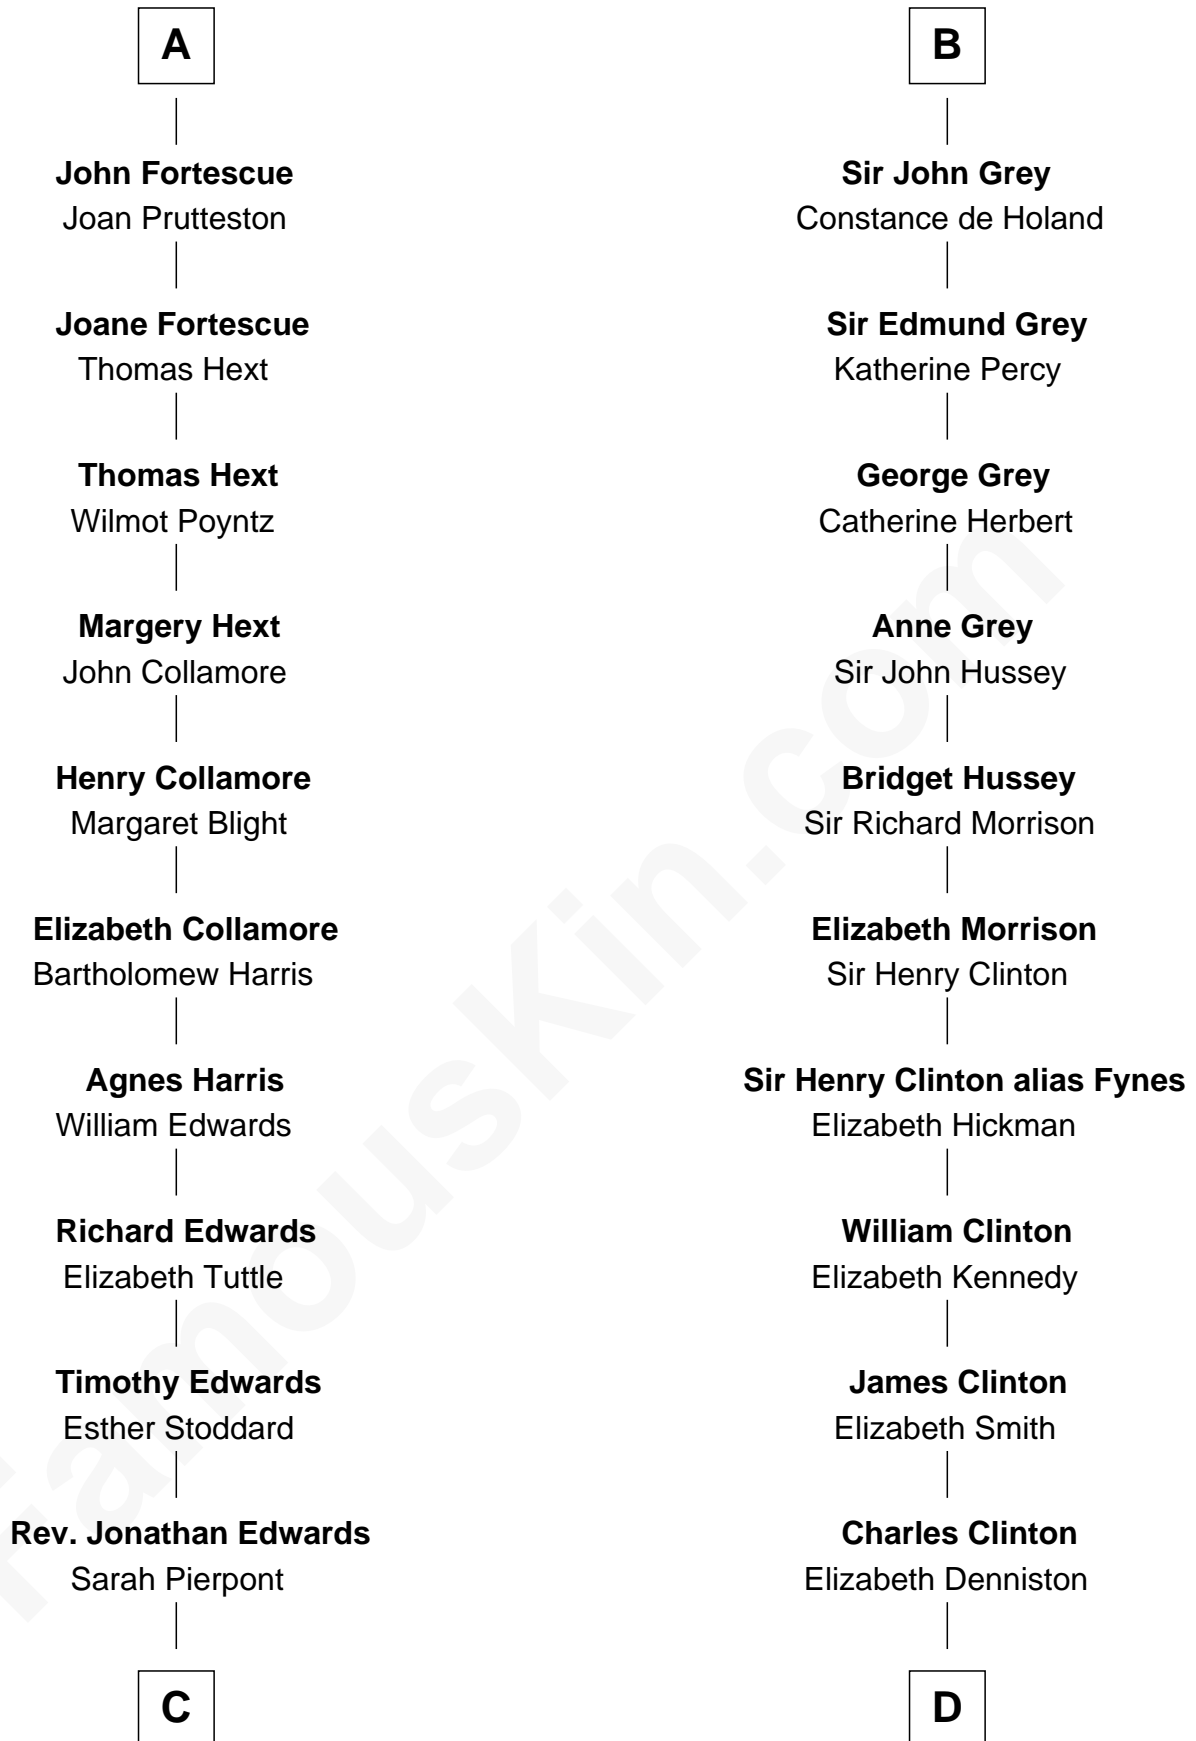

# FamousKin.com Relationship Chart of

**Aaron Burr**

*Killed Alexander Hamilton*

18th cousin of

**DeWitt Clinton**

*6th Governor of New York*

**C**

**Esther Edwards**

Aaron Burr

**Aaron Burr**

*Killed Alexander Hamilton*

**D**

**Gen. James Clinton**

Mary DeWitt

**DeWitt Clinton**

*6th Governor of New York*