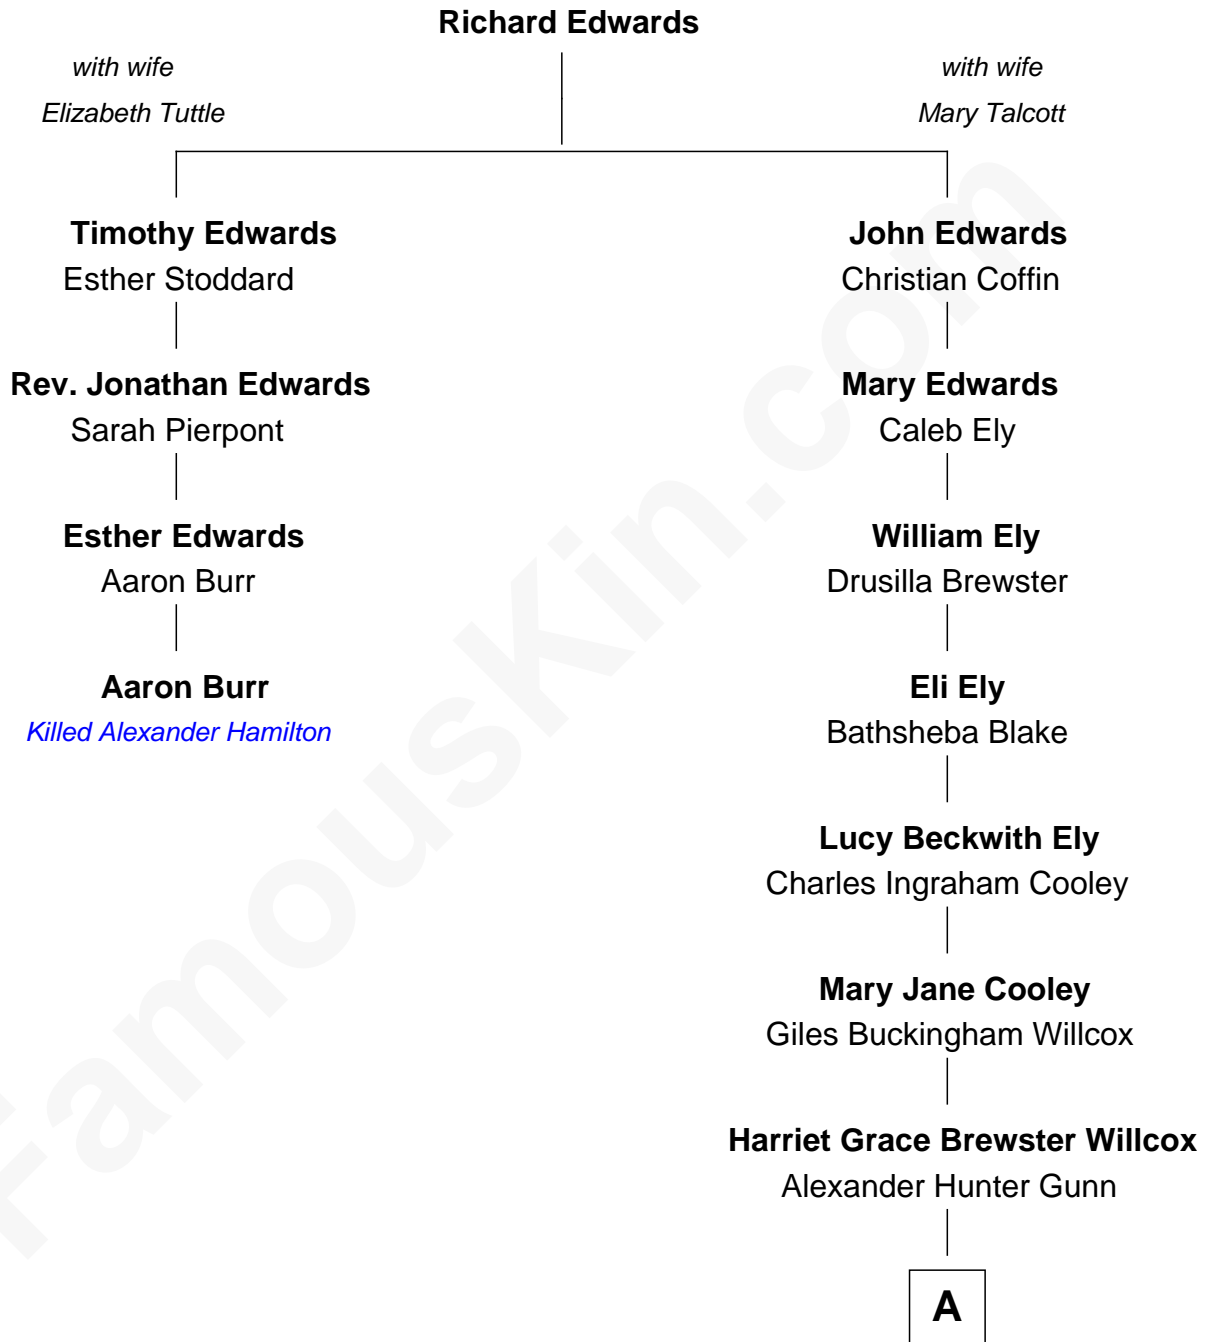

# FamousKin.com Relationship Chart of

**Aaron Burr**

*Killed Alexander Hamilton*

3rd cousin 6 times removed of

**Andrew Shue**

*TV Actor*

A

**Mary Brewster Gunn**  
Adoniram Judson Wells

**Anne Brewster Wells**  
James William Shue

**Andrew Shue**  
*TV Actor*

FamousKin.com