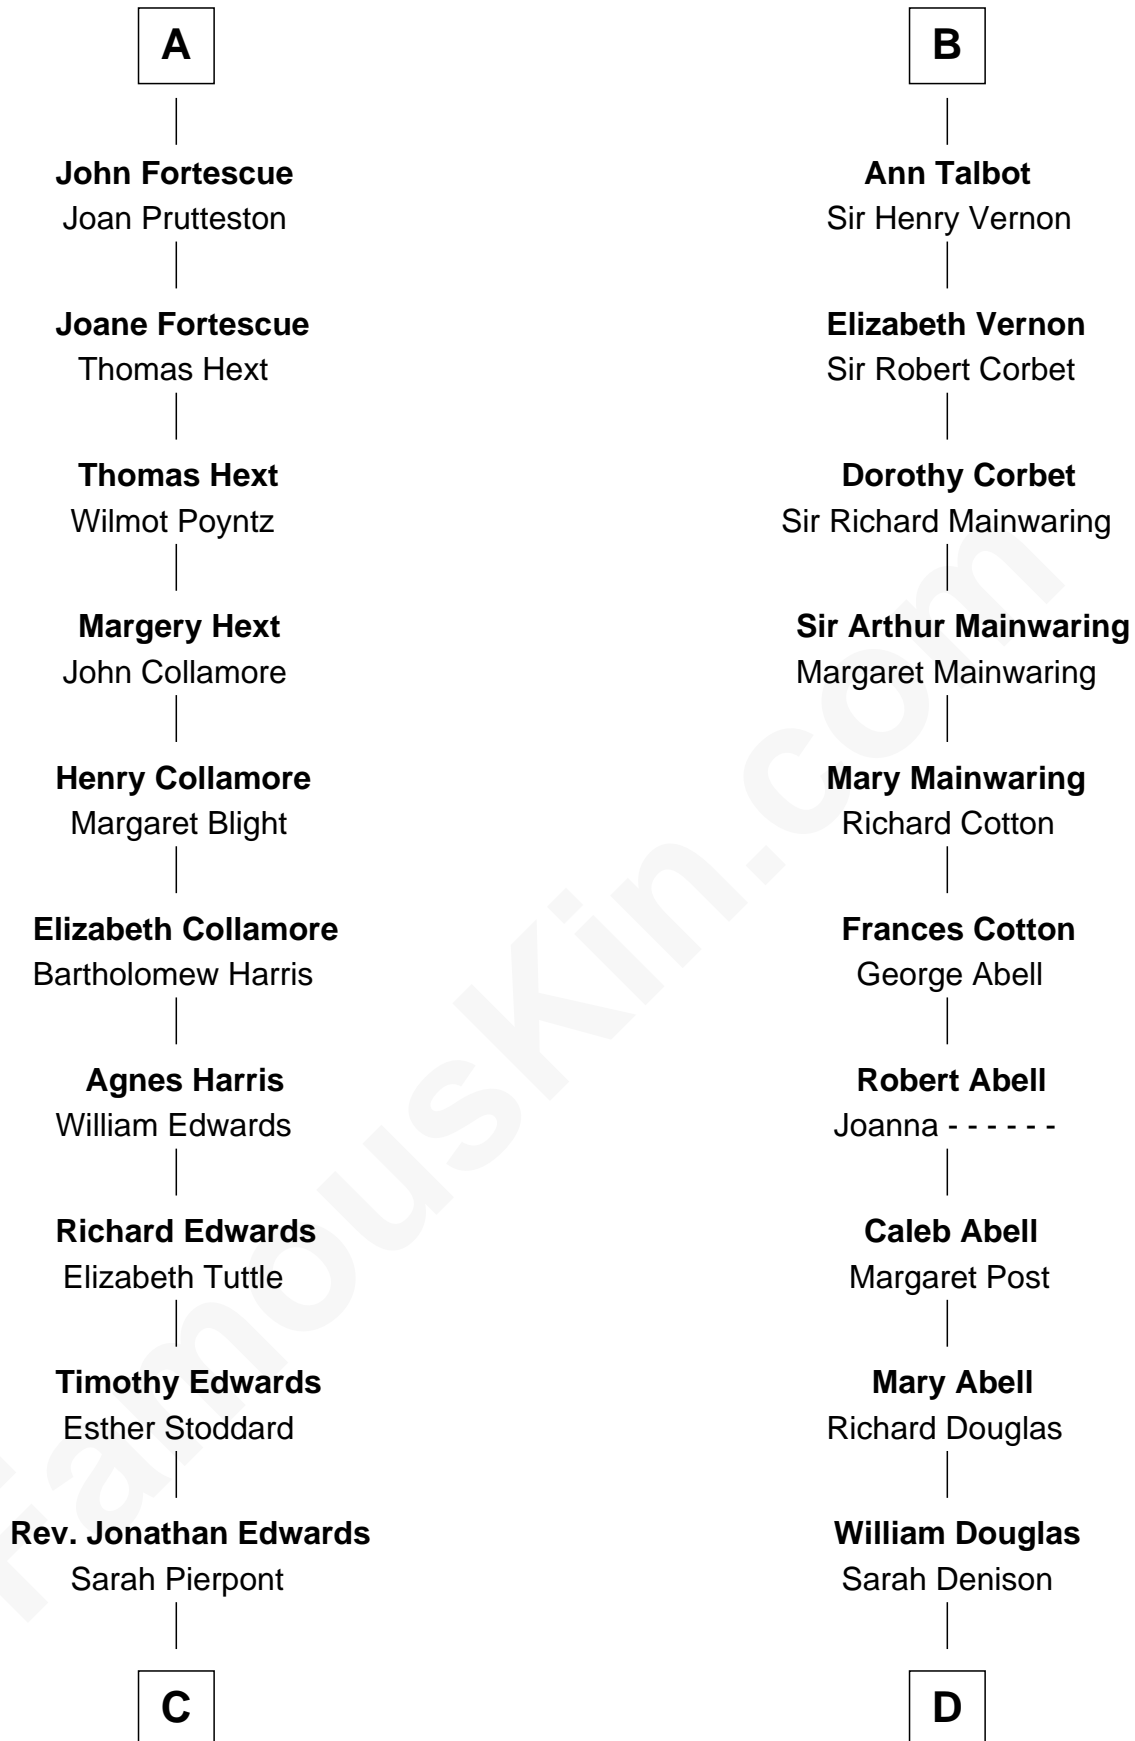

# FamousKin.com Relationship Chart of

**Aaron Burr**

*Killed Alexander Hamilton*

18th cousin 3 times removed of

**Melvyn Douglas**

*Movie Actor*

**Sir Geoffrey FitzPiers**

Aveline de Clare

**C**

**Esther Edwards**

Aaron Burr

**Aaron Burr**

*Killed Alexander Hamilton*

**D**

**Richard Douglas**

Lucy Way

**Erskine Douglas**

Sophia Garrett

**Emma Jane Douglas**

Col. George Taliaferro Shackelford

**Lena Priscilla Shackelford**

Edouard Gregory Hesselberg

**Melvyn Douglas**

*Movie Actor*