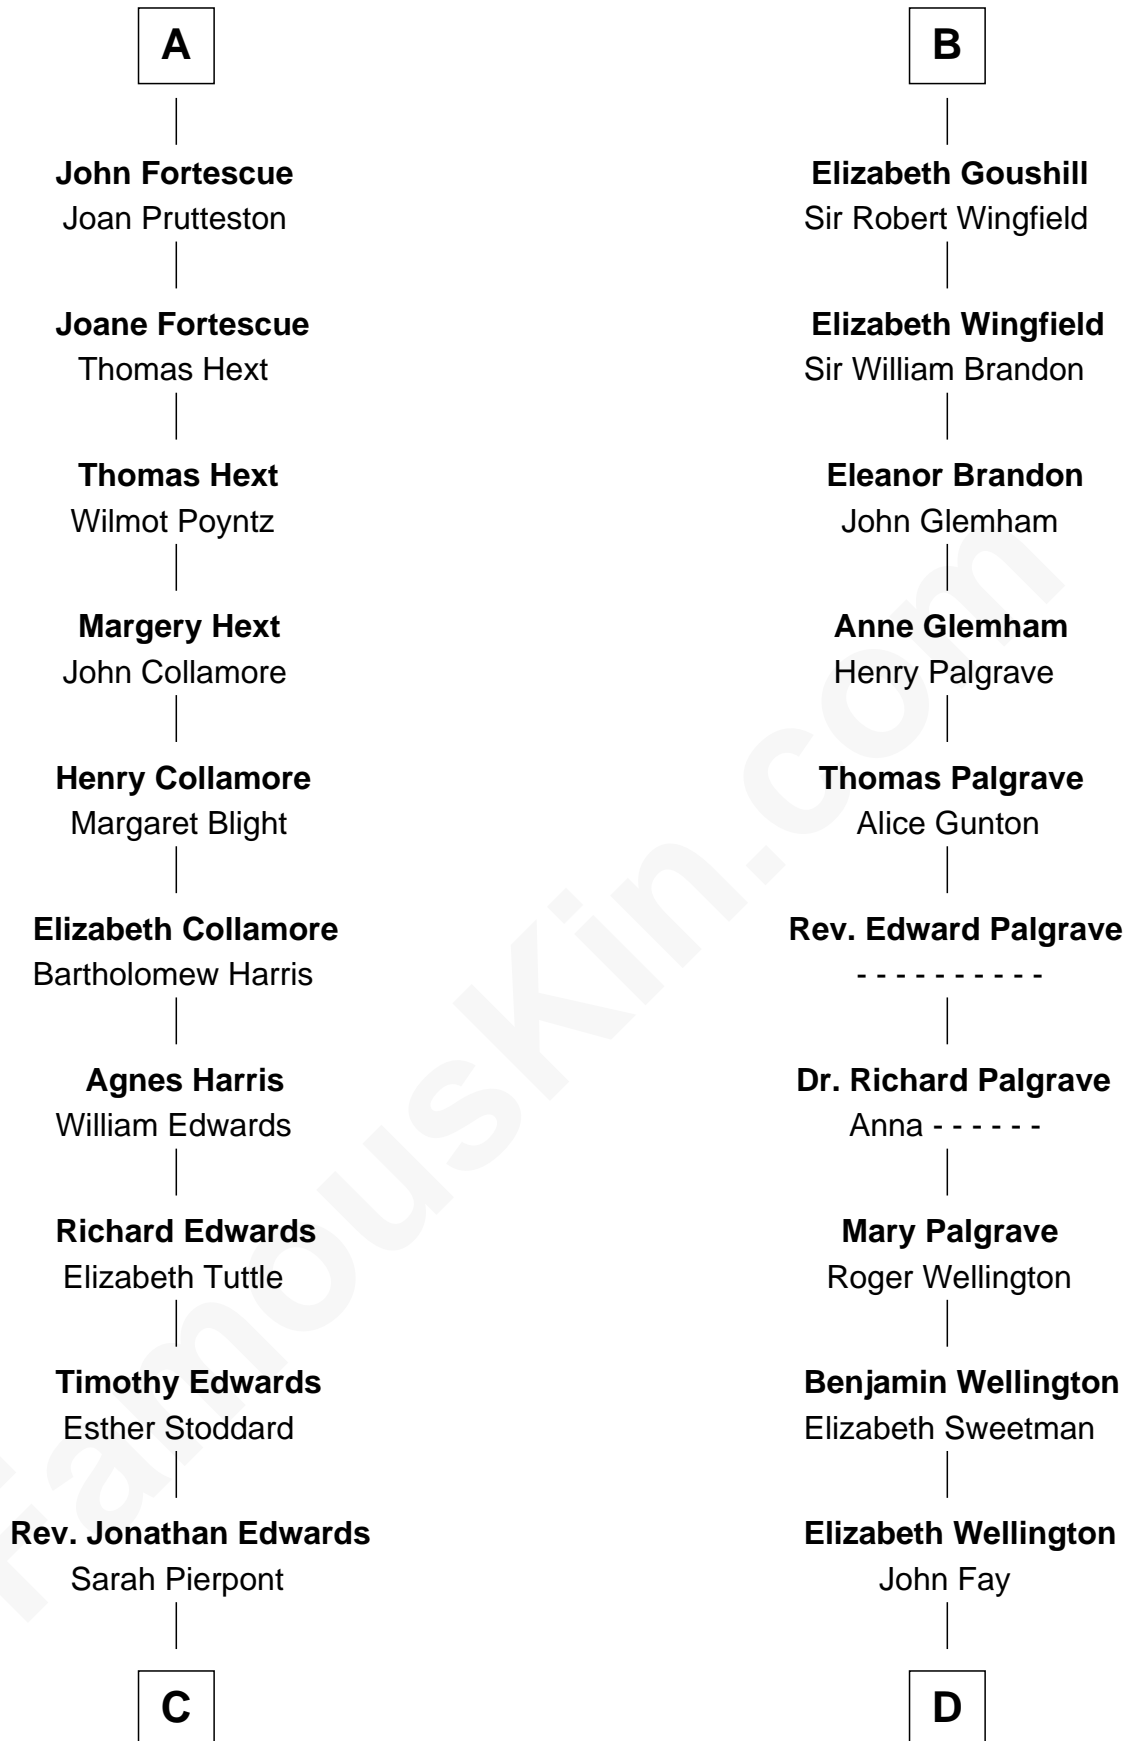

FamousKin.com Relationship Chart of

Aaron Burr

Killed Alexander Hamilton

18th cousin 2 times removed of

Shubael D. Childs

Founder of S.D. Childs & Company

C

Esther Edwards

Aaron Burr

Aaron Burr

Killed Alexander Hamilton

D

Benjamin Fay

Martha Miles

Benjamin Fay

Beulah Stow