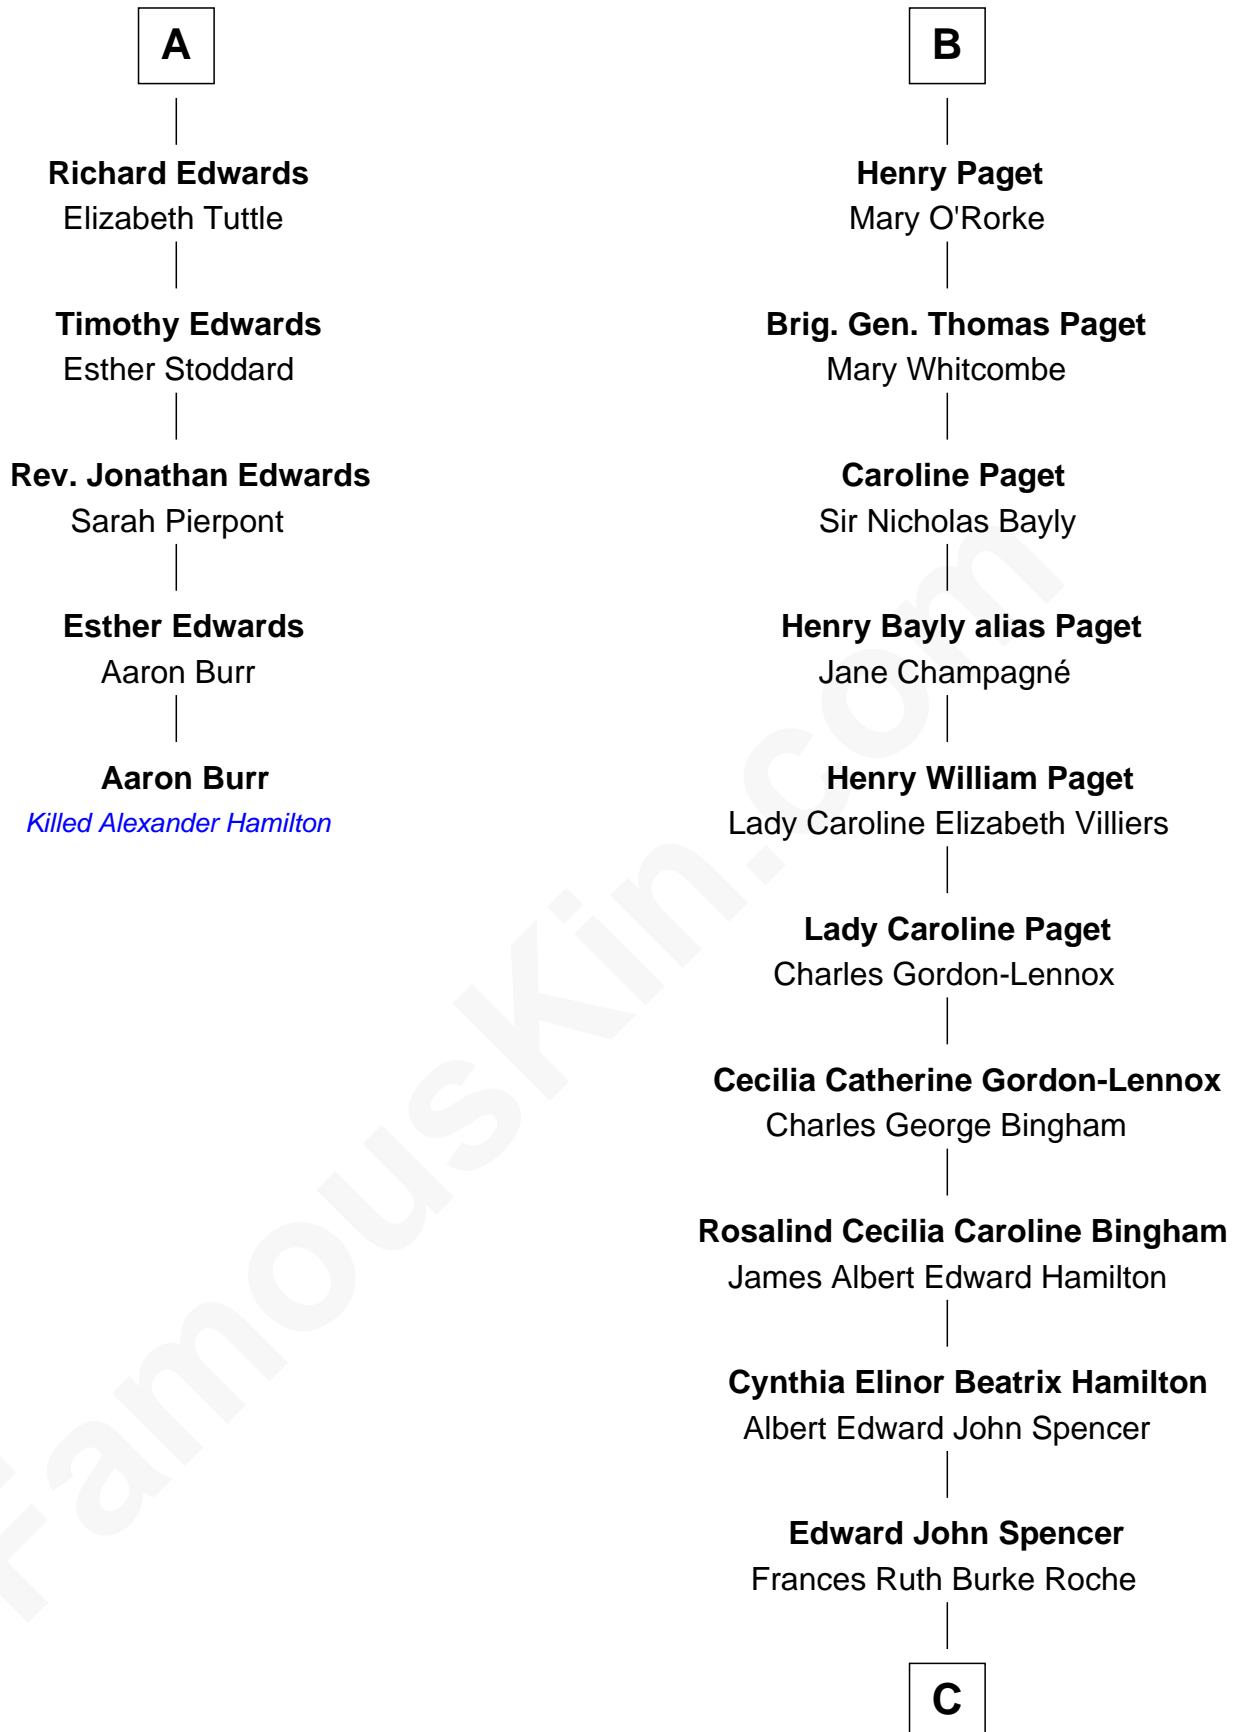

# FamousKin.com Relationship Chart of

**Aaron Burr**

*Killed Alexander Hamilton*

11th cousin 7 times removed of

**Prince William**

*Prince of Wales*

**Sir Nicholas Poyntz**

Elizabeth Mill

Alice Cox

**Sir Robert Poyntz**

Margaret Woodville

**Sir Anthony Poyntz**

Elizabeth Huddesfield

**Margaret Poyntz**

Sir John Newton

**Nazareth Newton**

Thomas Paget

**William Paget**

Lettice Knollys

**William Paget**

Frances Rich

**B**

**C**

**Princess Diana Frances Spencer**  
Charles III, King of the United Kingdom

**Prince William**  
*Prince of Wales*

FamousKin.com