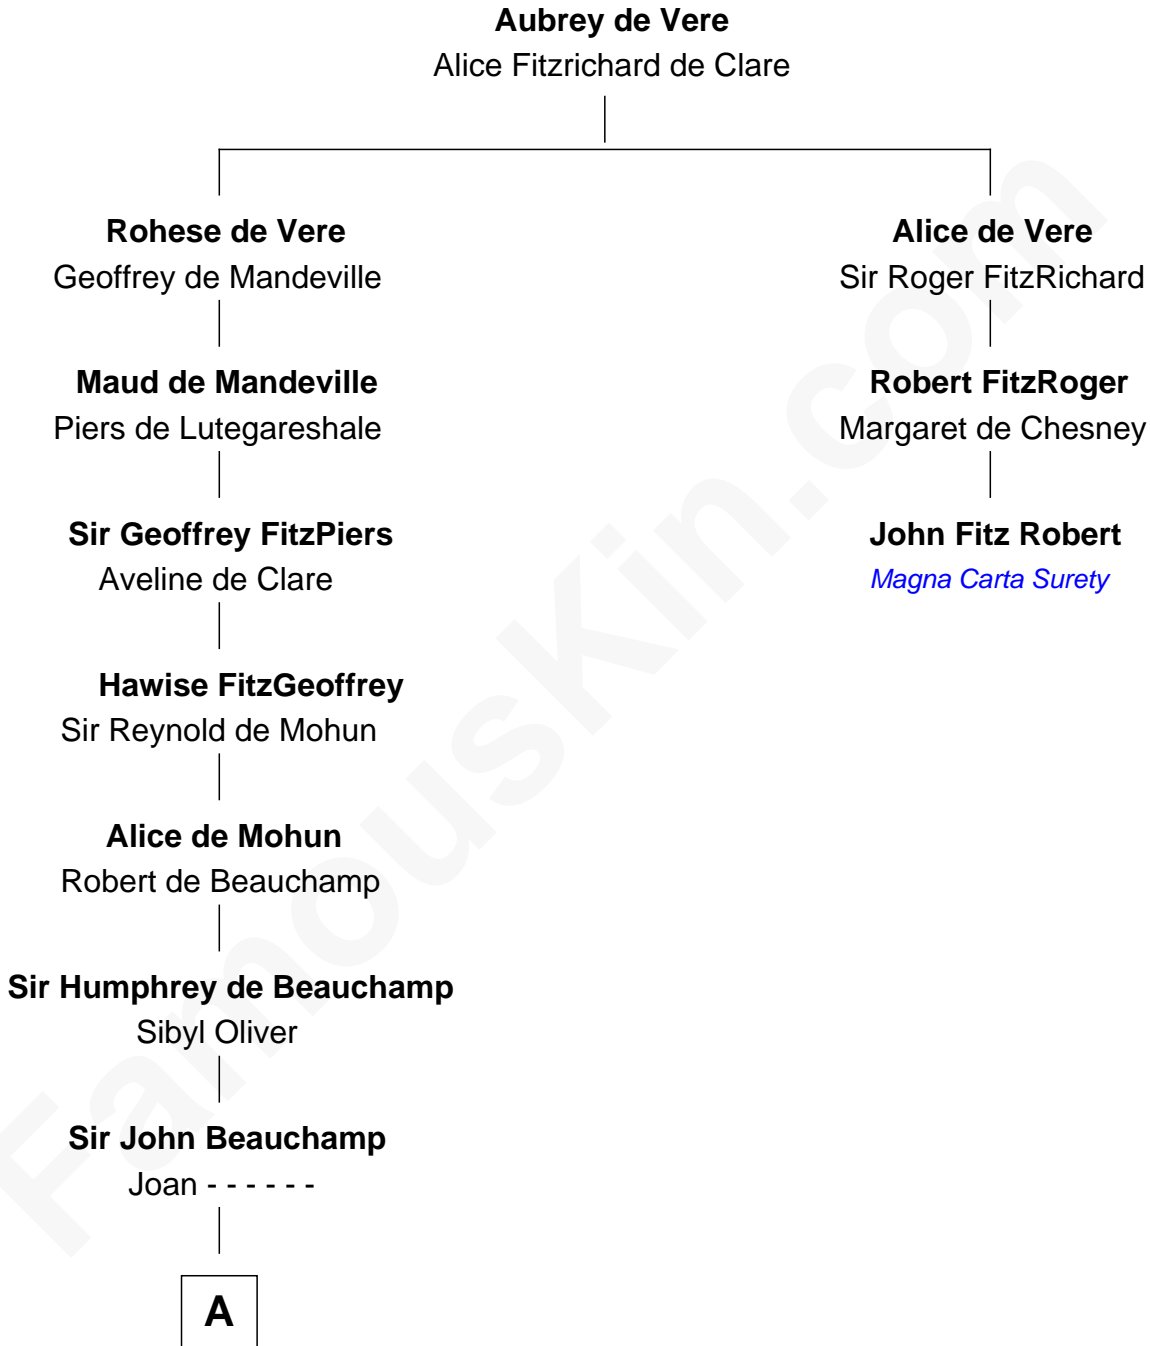

FamousKin.com Relationship Chart of

Aaron Burr

Killed Alexander Hamilton

2nd cousin 19 times removed of

John Fitz Robert

Magna Carta Surety

A

Sir John Beauchamp
Margaret Whalesburgh

Elizabeth Beauchamp
William Fortescue

William Fortescue
Matilda Falwell

John Fortescue
Joan Prutteston

Joane Fortescue
Thomas Hext

Thomas Hext
Wilmot Poyntz

Margery Hext
John Collamore

Henry Collamore
Margaret Blight