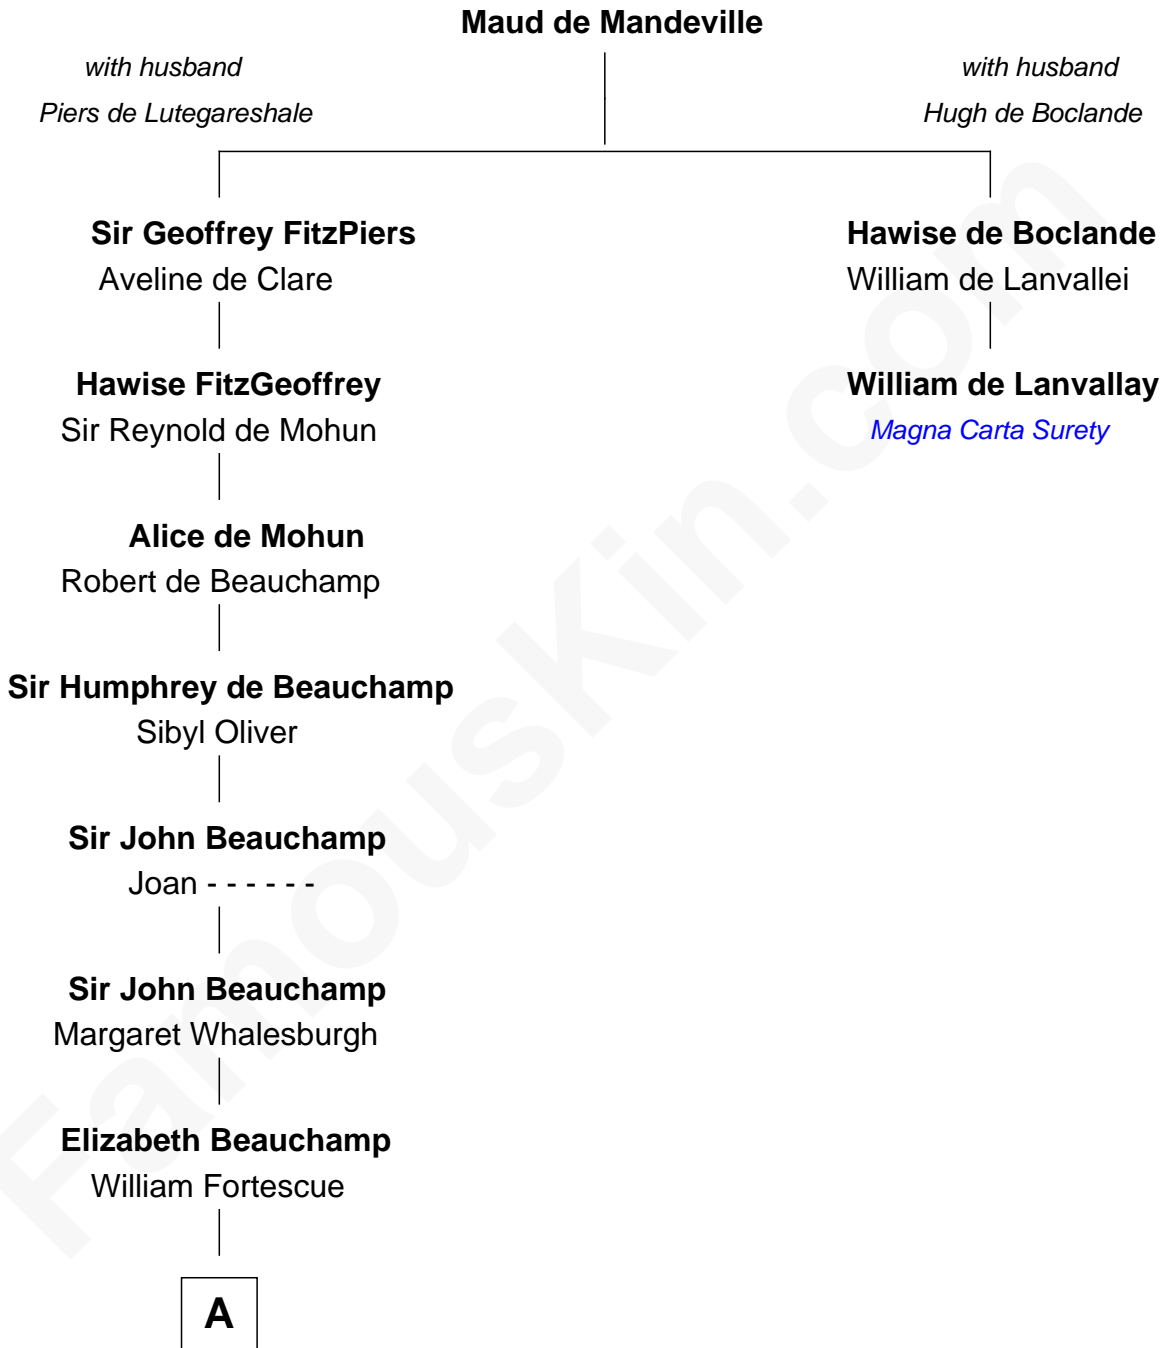

FamousKin.com Relationship Chart of

Aaron Burr

Killed Alexander Hamilton

1st cousin 18 times removed of

William de Lanvallay

Magna Carta Surety

A

William Fortescue

Matilda Falwell

John Fortescue

Joan Prutteston

Joane Fortescue

Thomas Hext

Thomas Hext

Wilmot Poyntz

Margery Hext