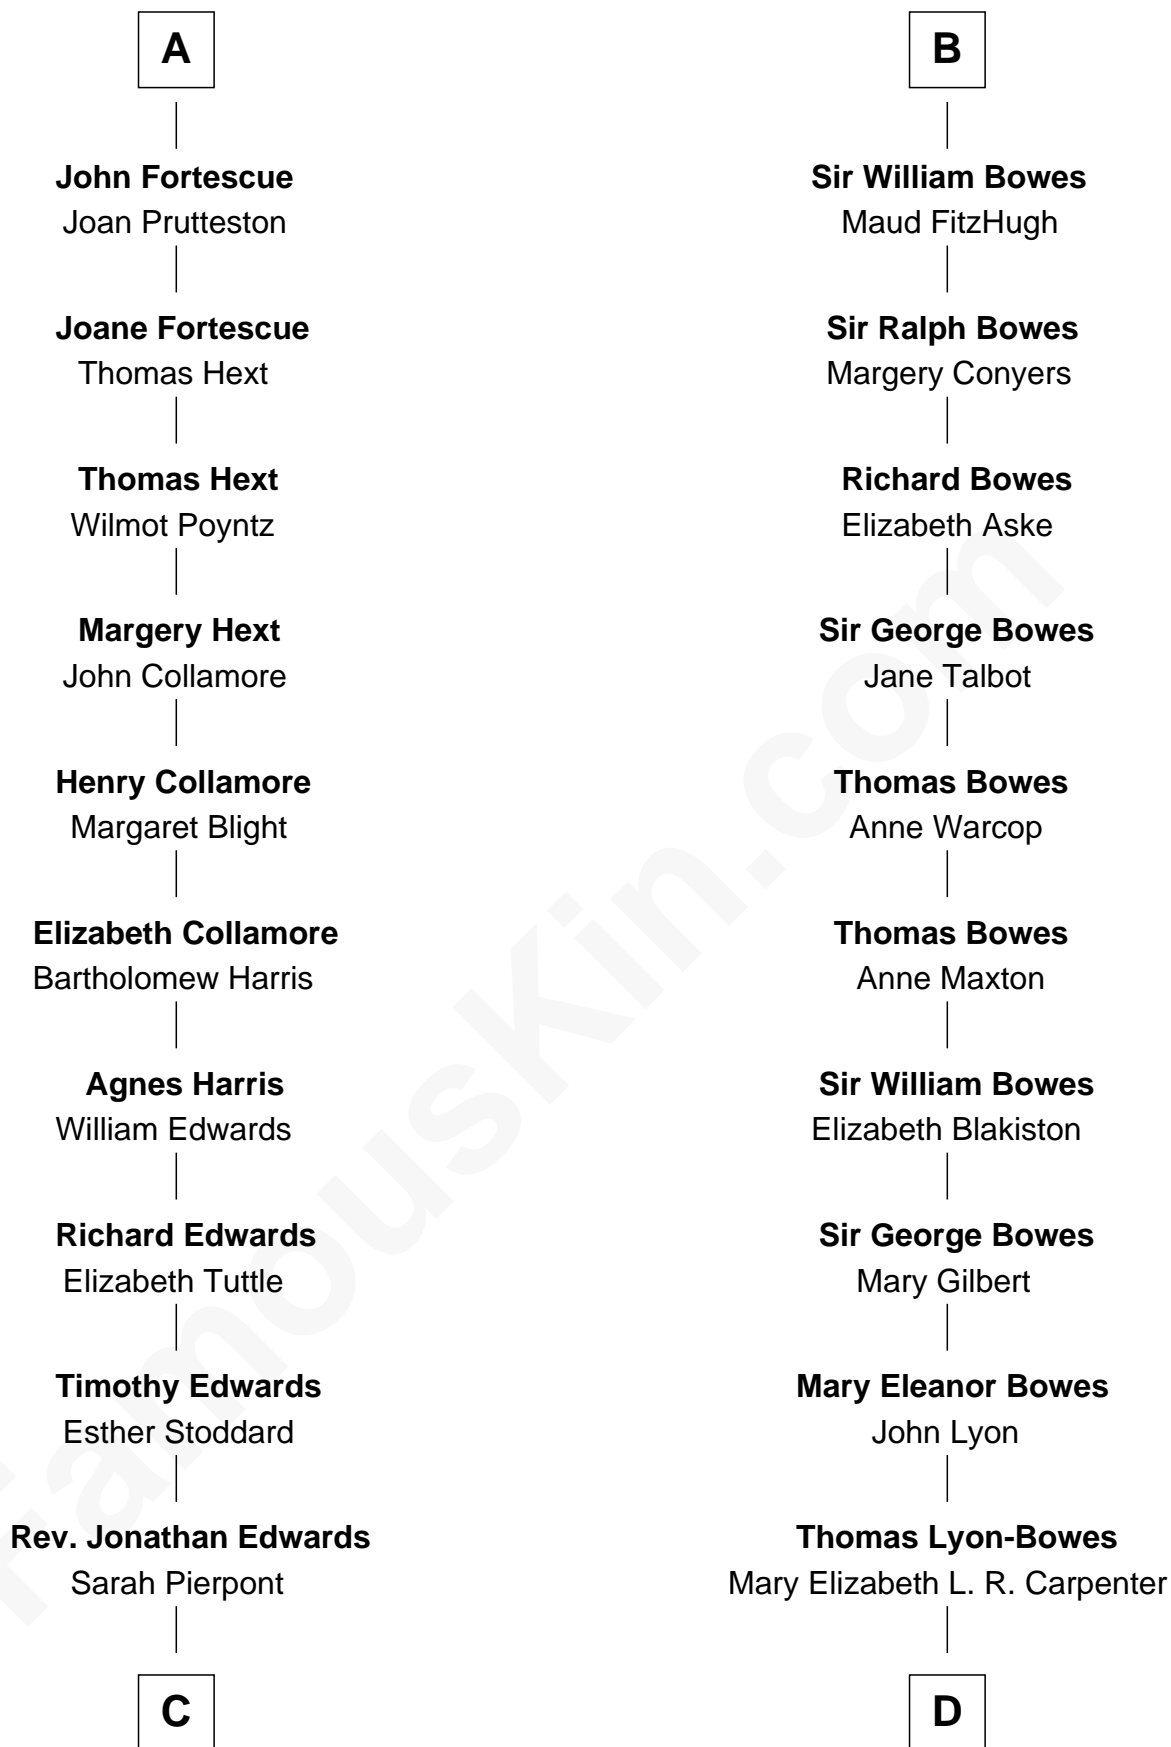

# FamousKin.com Relationship Chart of

**Aaron Burr**

*Killed Alexander Hamilton*

18th cousin 3 times removed of

**Queen Elizabeth II**

*Queen of the United Kingdom*

**Sir Geoffrey FitzPiers**

Aveline de Clare

**C**

**Esther Edwards**

Aaron Burr

**Aaron Burr**

*Killed Alexander Hamilton*

**D**

**Thomas George Lyon-Bowes**

Charlotte Grimstead

**Claude Bowes-Lyon**

Frances Dora Smith

**Claude George Bowes-Lyon**

Cecilia Nina Cavendish-Bentinck

**Elizabeth Bowes-Lyon**

George VI, King of the United Kingdom

**Queen Elizabeth II**

*Queen of the United Kingdom*