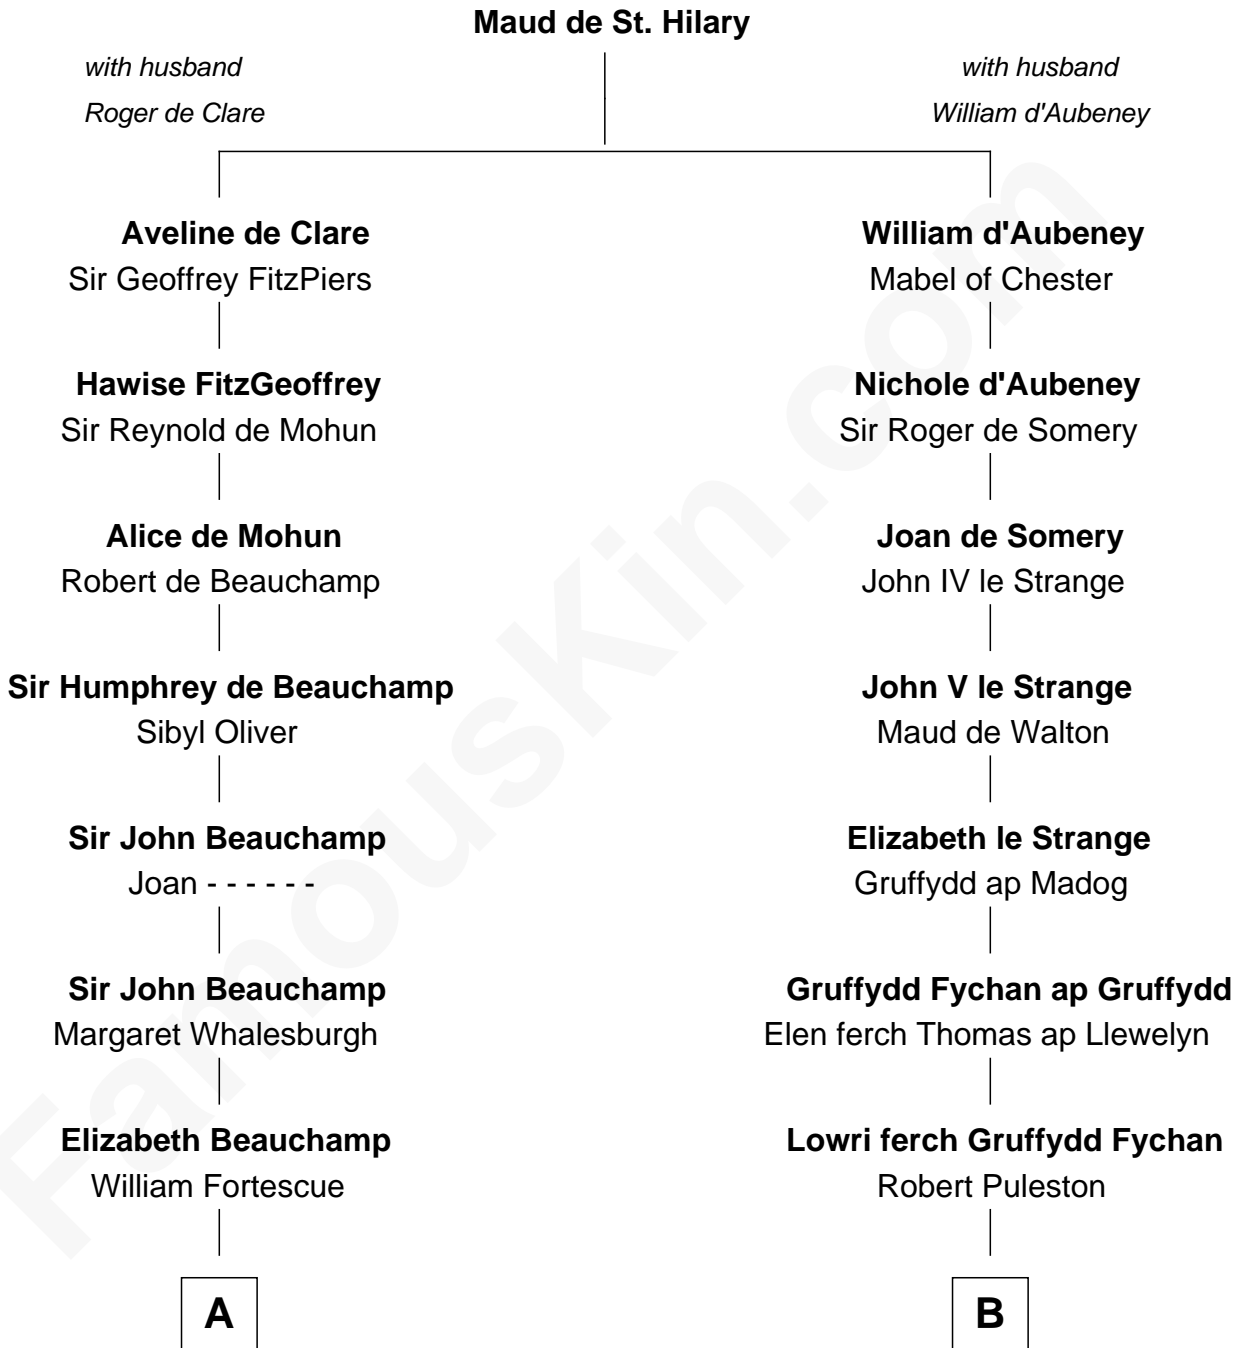

# FamousKin.com Relationship Chart of

**Aaron Burr**

*Killed Alexander Hamilton*

19th cousin of

**Jane (Appleton) Pierce**

*First Lady of President Franklin Pierce*

FamousKin.com