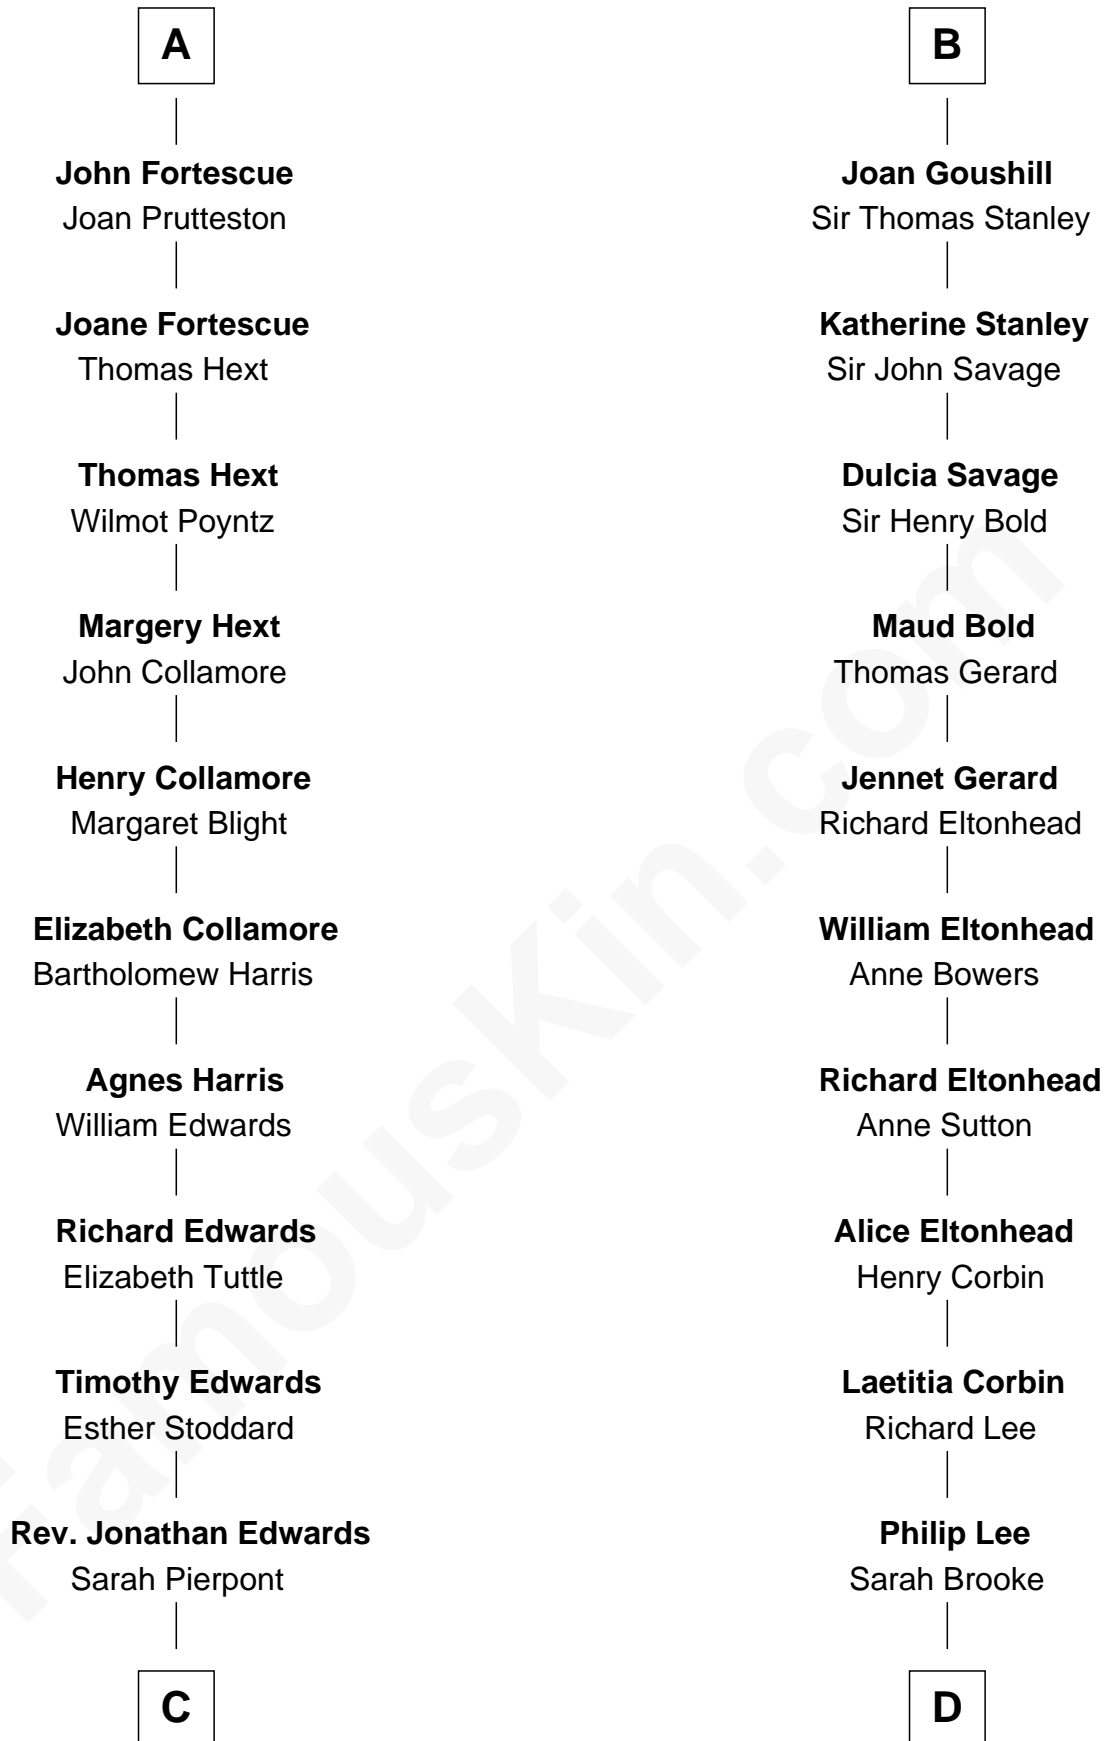

FamousKin.com Relationship Chart of

Aaron Burr

Killed Alexander Hamilton

18th cousin of

Thomas Sim Lee

2nd and 7th Governor of Maryland

Sir Geoffrey FitzPiers

Aveline de Clare

C

Esther Edwards

Aaron Burr

Aaron Burr

Killed Alexander Hamilton

D

Thomas Lee

Christiana Sim