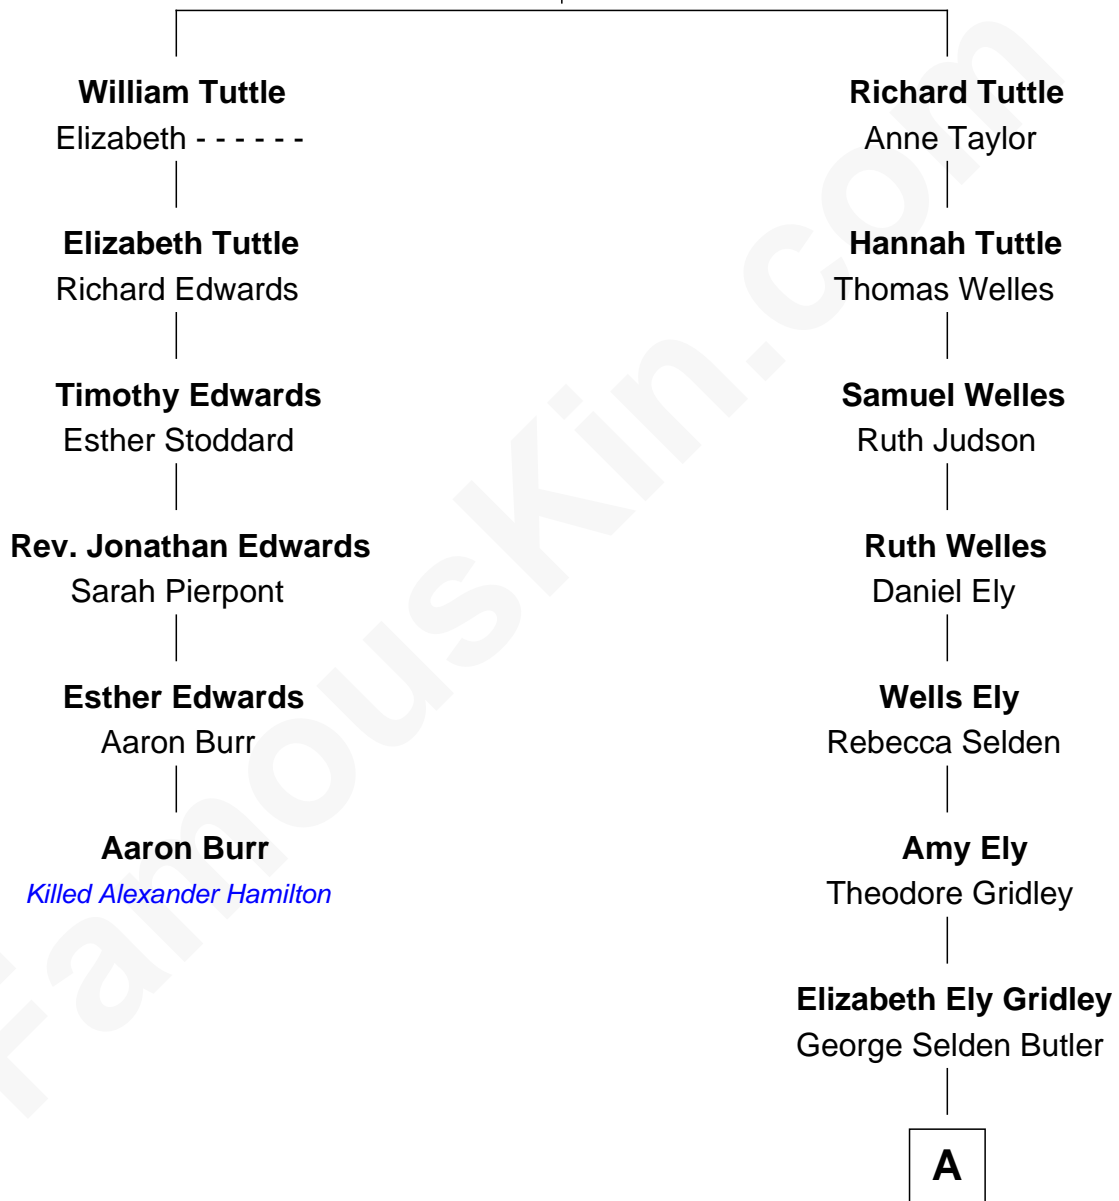

FamousKin.com Relationship Chart of

Aaron Burr

Killed Alexander Hamilton

5th cousin 5 times removed of

Gerald Ford

38th U.S. President

Simon Tuttle

Isabel Wells

A

|
Amy Gridley Butler
George Manney Ayer

|
Adele Augusta Ayer
Levi Addison Gardner

|
Dorothy Ayer Gardner
Leslie Lynch King

|
Gerald Ford
38th U.S. President

FamousKin.com