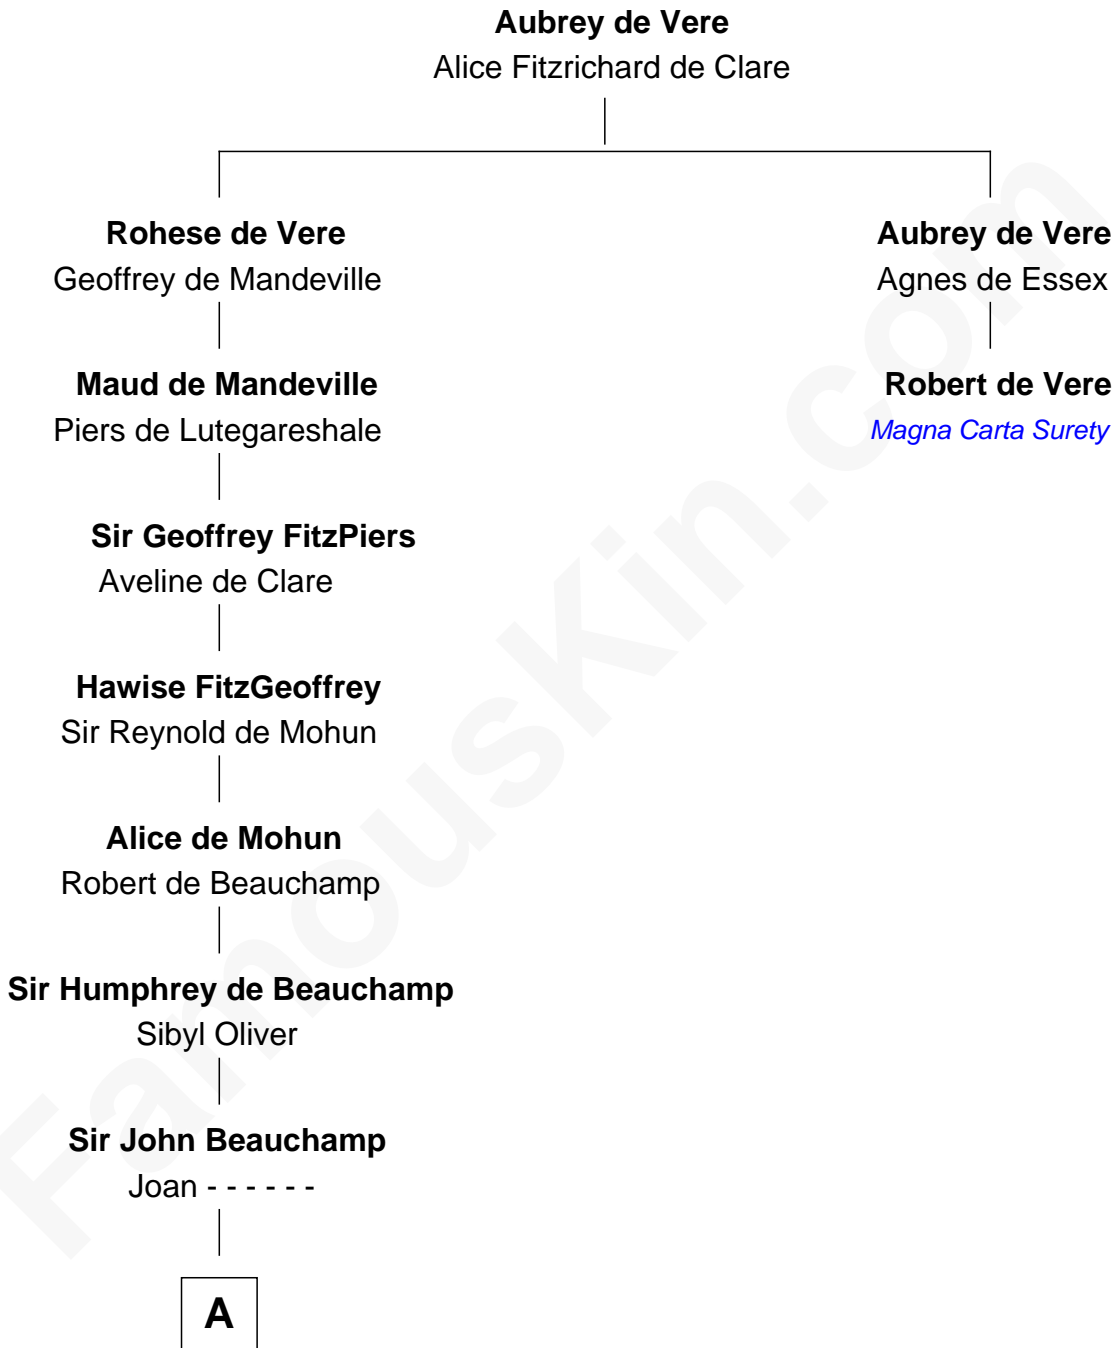

FamousKin.com Relationship Chart of

Aaron Burr

Killed Alexander Hamilton

1st cousin 20 times removed of

Robert de Vere

Magna Carta Surety

A

Sir John Beauchamp
Margaret Whalesburgh

Elizabeth Beauchamp
William Fortescue

William Fortescue
Matilda Falwell

John Fortescue
Joan Prutteston

Joane Fortescue
Thomas Hext

Thomas Hext
Wilmot Poyntz

Margery Hext
John Collamore

Henry Collamore
Margaret Blight

Rev. Jonathan Edwards

Sarah Pierpont

Esther Edwards

Aaron Burr

Aaron Burr

Killed Alexander Hamilton

FamousKin.com