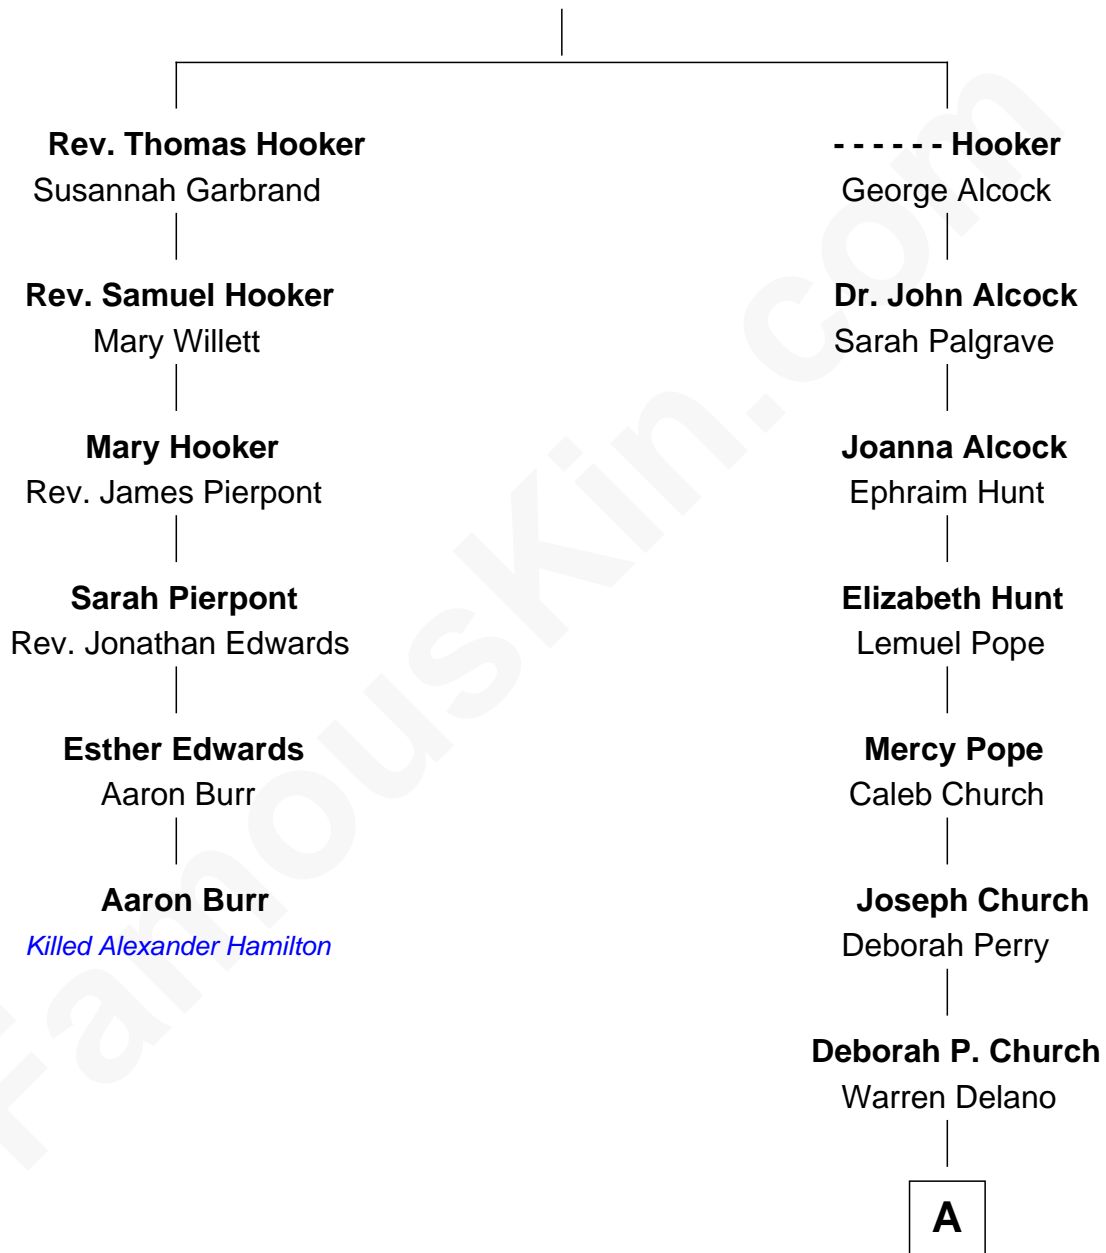

# FamousKin.com Relationship Chart of

**Aaron Burr**

*Killed Alexander Hamilton*

5th cousin 4 times removed of

**Franklin D. Roosevelt**

*32nd U.S. President*

Thomas Hooker

A

**Warren Delano**  
Catharine Robbins Lyman

**Sara Delano**  
James Roosevelt

**Franklin D. Roosevelt**  
*32nd U.S. President*

FamousKin.com