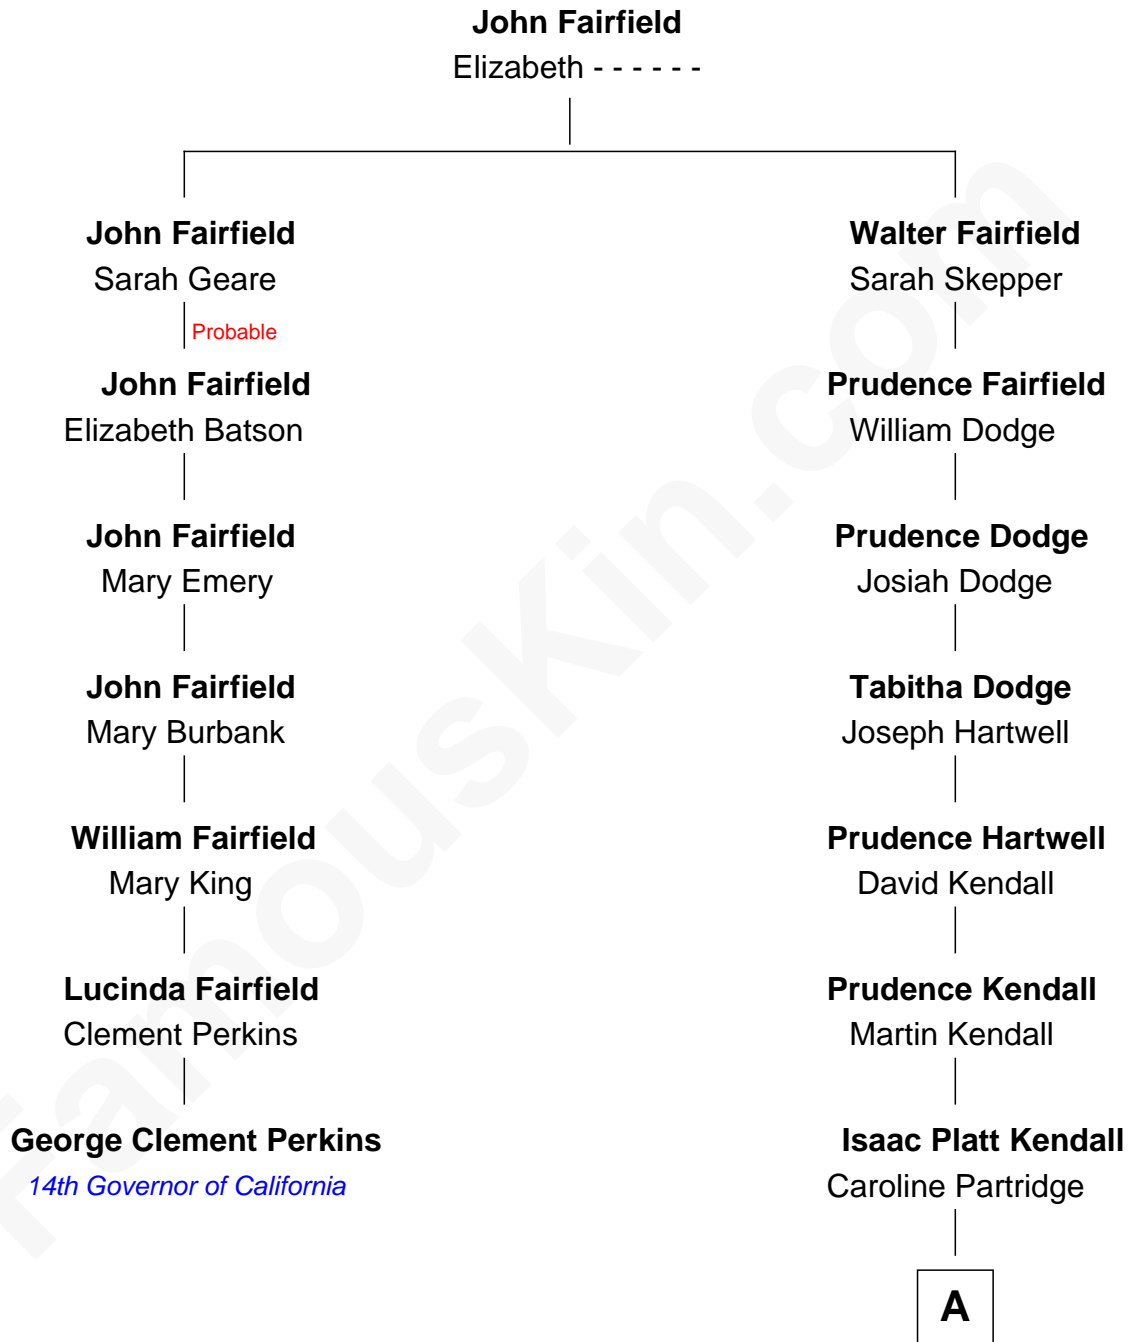

FamousKin.com

Relationship Chart of

George Clement Perkins

14th Governor of California

6th cousin 4 times removed of

Margot Kidder

TV and Movie Actress

A

—
Louise Kendall

Willard Kidder

—
Sidney Jesse Kidder

Margaret Powell

—
Kendall Kidder

Jocelyn Mary Wilson

—
Margot Kidder

TV and Movie Actress