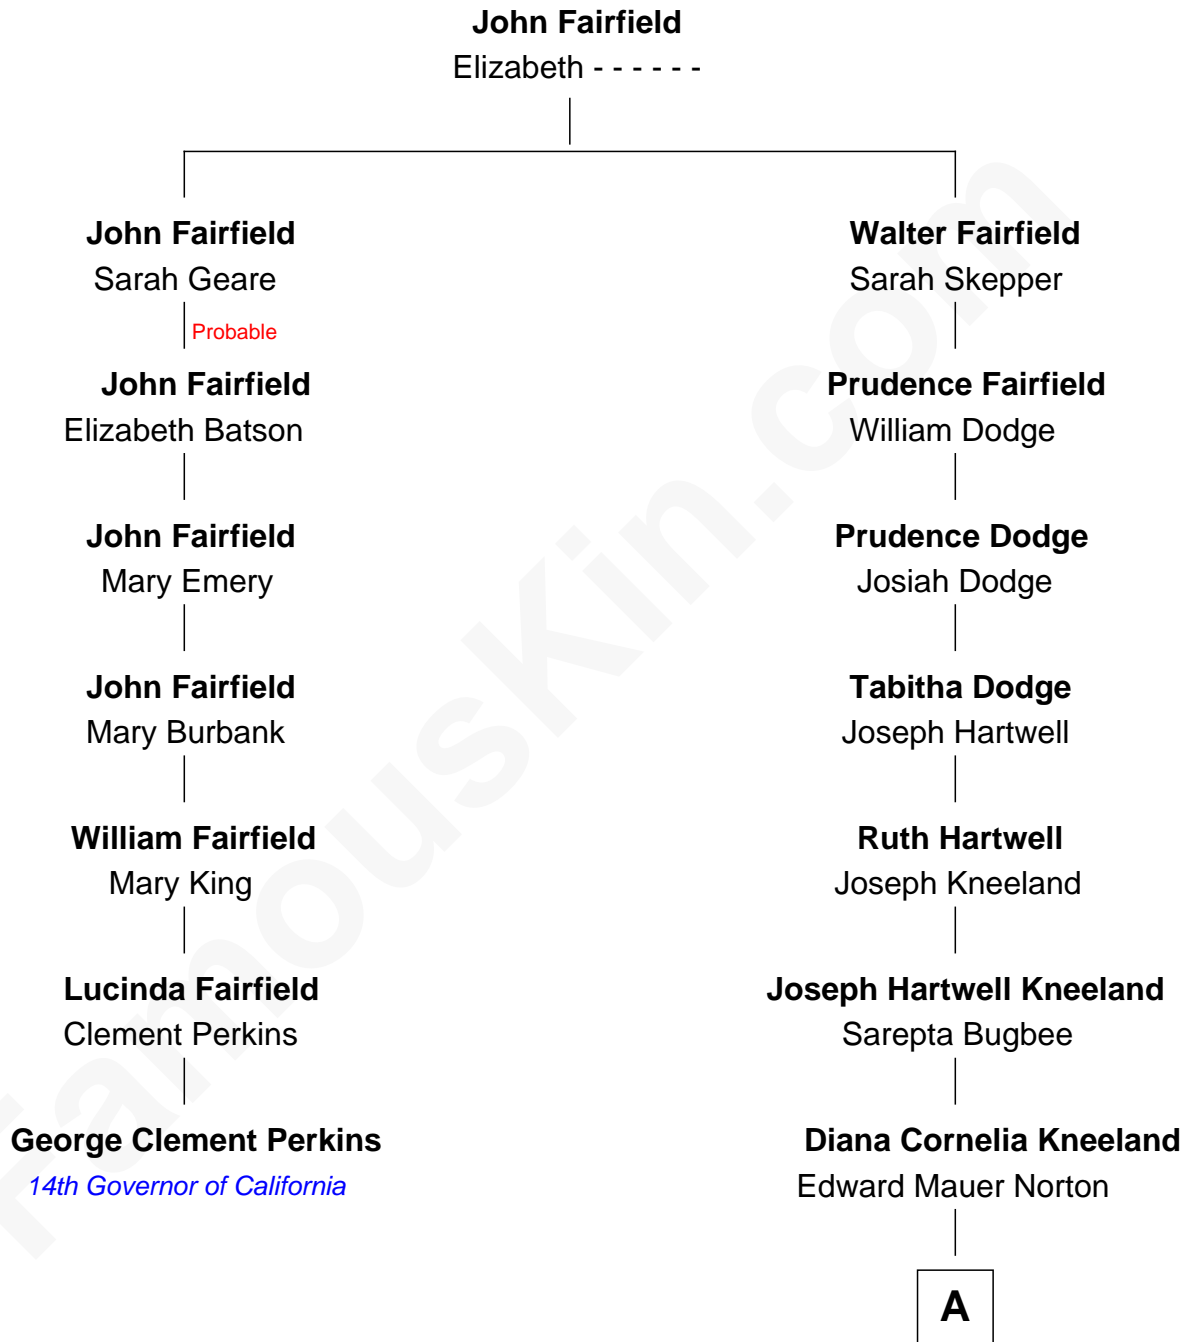

**FamousKin.com**  
**Relationship Chart of**  
**George Clement Perkins**  
*14th Governor of California*

**6th cousin 5 times removed of**  
**Edward Norton**  
*Movie Actor*

**A**

Seneca Hughes Norton

Josephine E. Weis

Edward Mower Norton

Alice C. Baals

Edward Mower Norton

Betty Kent Harrison

Edward Mower Norton

Lydia Robinson Rouse

Edward Norton