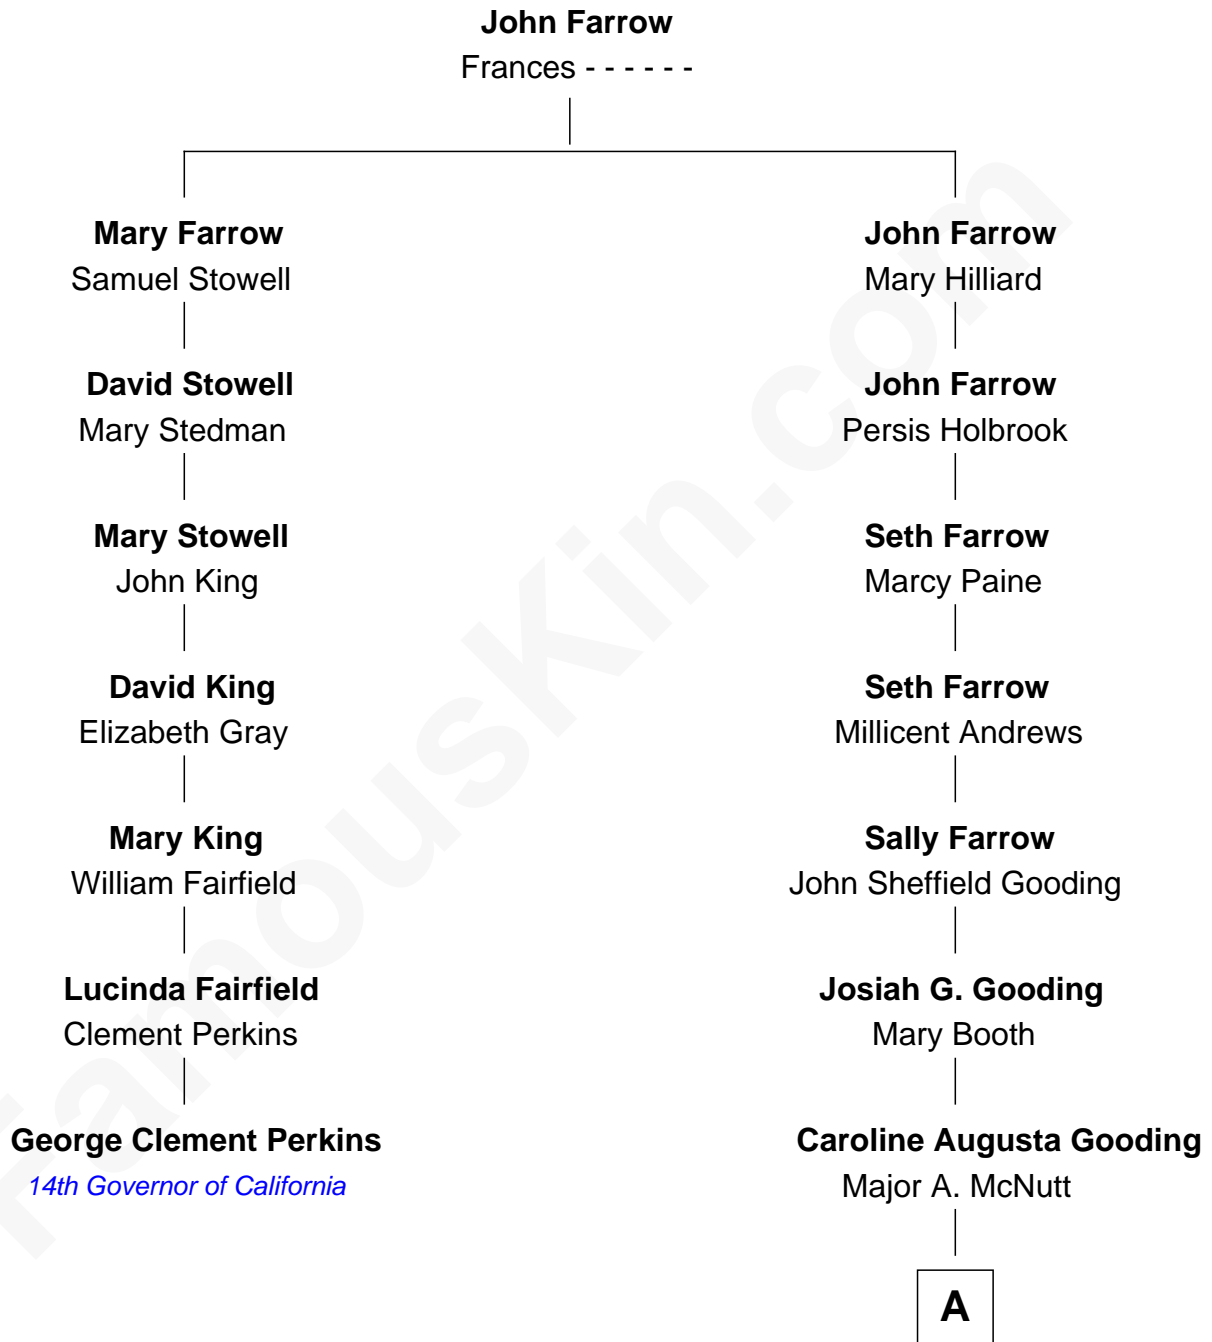

FamousKin.com
Relationship Chart of
George Clement Perkins
14th Governor of California

6th cousin 3 times removed of

Brewster H. Shaw
NASA Astronaut

A

Lucy G. McNutt

Harry Pearl Lee

Leone Marguerite Lee

Brewster Hopkinson Shaw

Brewster H. Shaw

NASA Astronaut

FamousKin.com