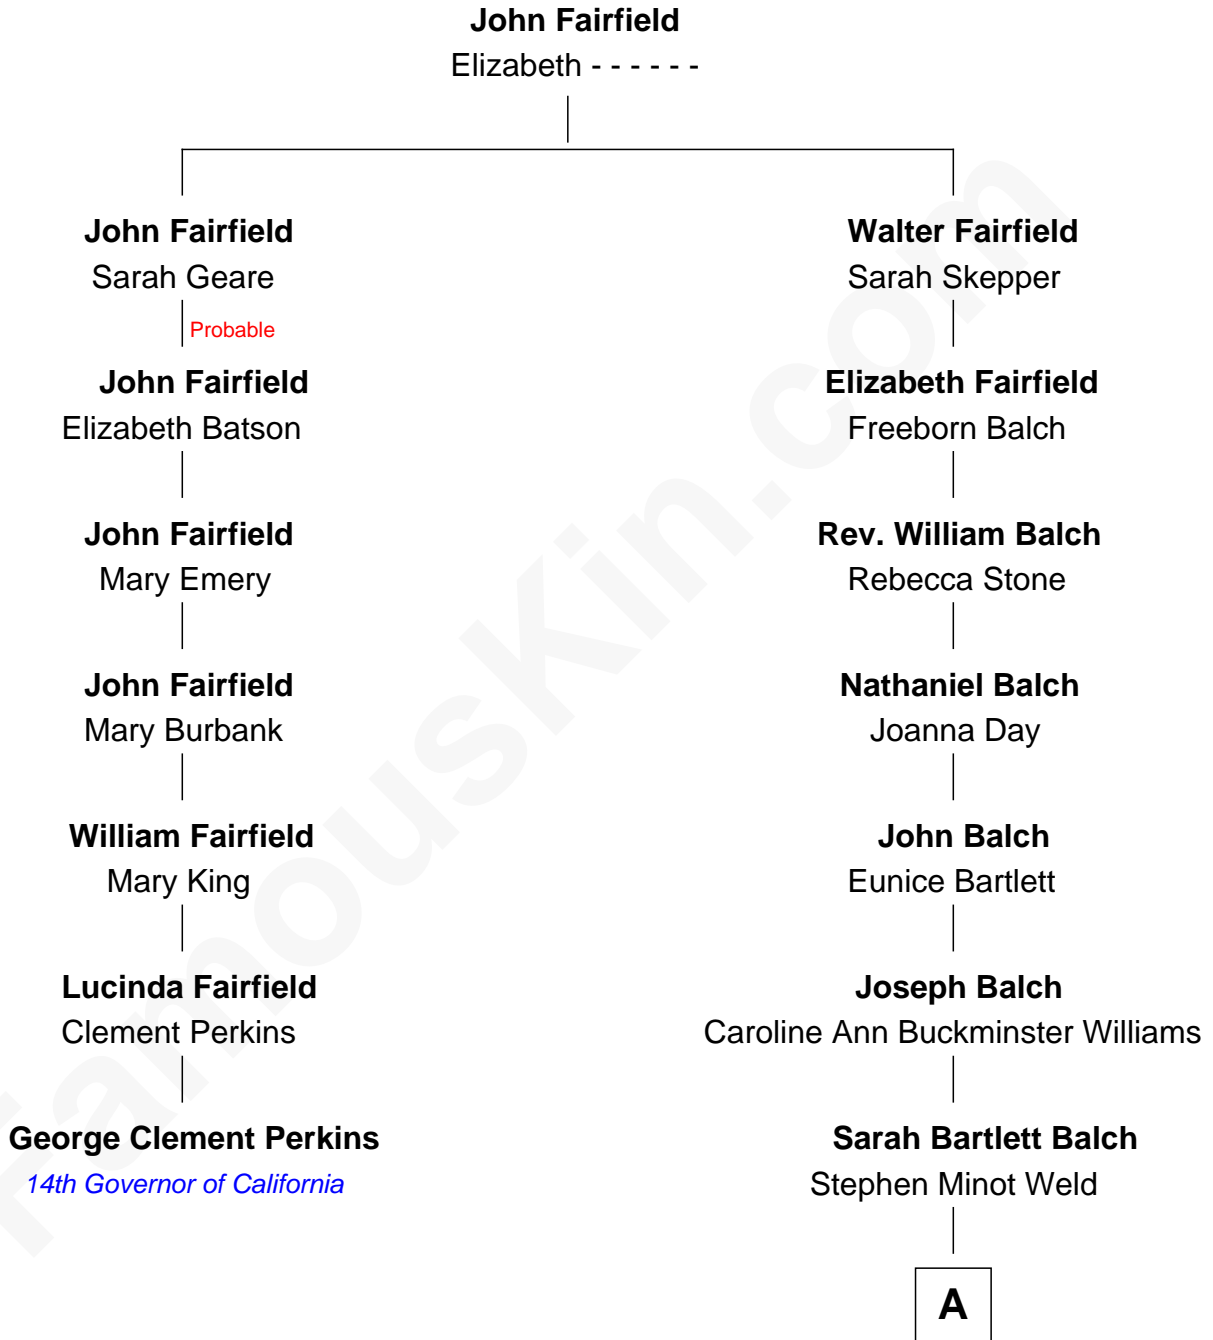

**FamousKin.com**  
**Relationship Chart of**  
**George Clement Perkins**  
*14th Governor of California*

6th cousin 4 times removed of

**Tuesday Weld**  
*TV and Movie Actress*

**A**

Stephen Minot Weld

Eloise Rodman

Edward Motley Weld

Sarah Lothrop King

Lothrop Motley Weld

Yosene Balfour Ker

**Tuesday Weld**

*TV and Movie Actress*